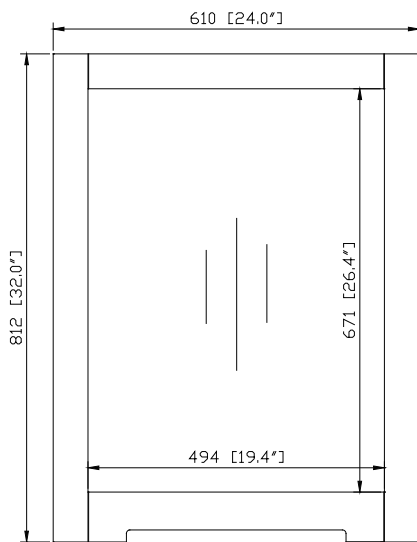

### Nominal Dimension

- 24W x 1.3D x 32H inches

### Product Diagrams

Front

Back

Side

Top