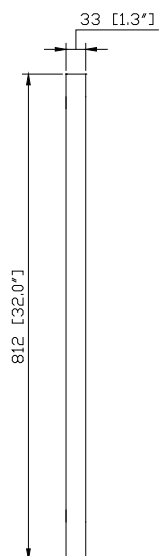

### Features

- Solid poplar wood frame
- Beveled mirror
- Mirror hangs vertically
- Wood cleat for easy hanging and leveling

### Nominal Dimension

- 24W x 1.3D x 32H inches

### Components

|        |              |              |
|--------|--------------|--------------|
| Vanity | KELLY-V24-GB | KELLY-V30-GB |
|--------|--------------|--------------|

### Product Diagrams

Front

Back

Side

Top