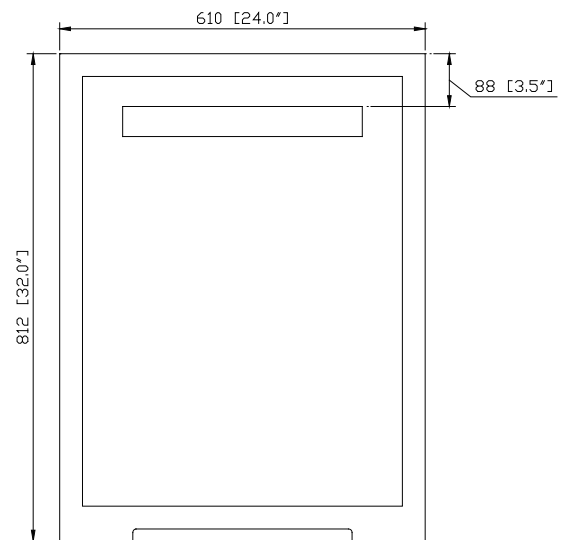

### Nominal Dimension

- 24W x 1.3D x 32H inches

### Product Diagrams

Front

Back

Side

Top