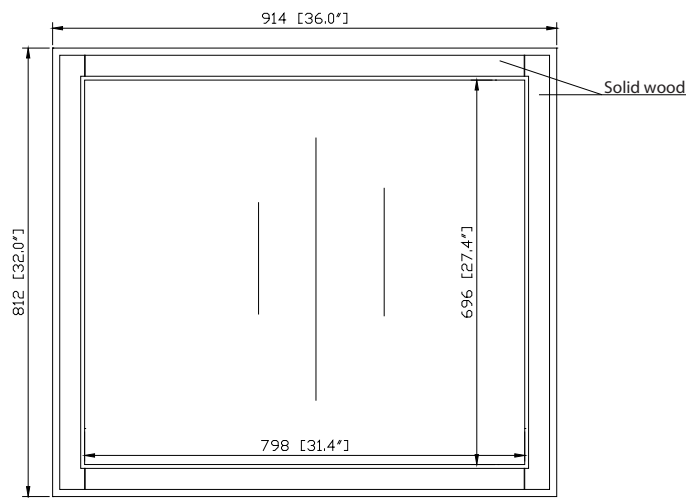

## Nominal Dimension

- 36W x 1.5D x 32H (inches)

## Product Diagrams

Front

Back

Side

Top