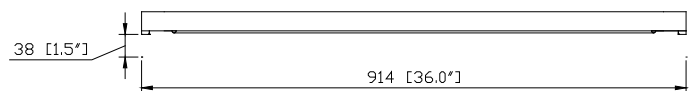

## Nominal Dimension

- 36W x 1.5D x 32H (inches)

## Product Diagrams

Front

Back

Side

Top