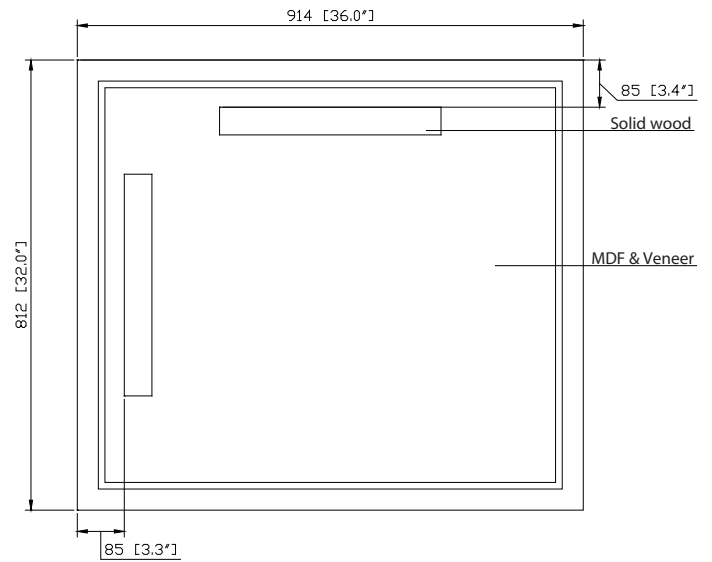

## Nominal Dimension

- 36W x 1.5D x 32H (inches)

## Product Diagrams

Front

Back

Side

Top