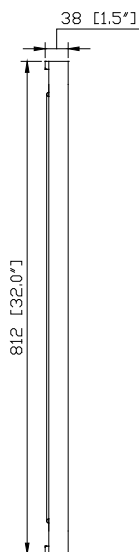

MADISON-M36-TO  
MADISON-M36-LE  
MADISON-M36-WT

## Features

- Durable poplar wood frame
- Beveled-edge mirror
- Mirror hangs vertically and horizontally
- Wall cleat for easy hanging and leveling

## Nominal Dimension

- 36W x 1.5D x 32H (inches)

## Product Diagrams

Front

Back

Side

Top