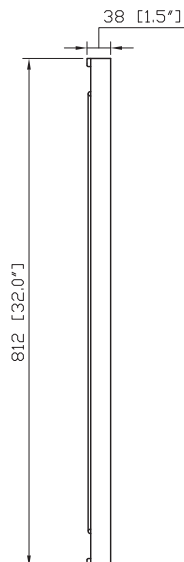

### Features

- Durable poplar wood frame
- Beveled-edge mirror
- Mirror hangs vertically and horizontally
- Wall cleat for easy hanging and leveling

### Nominal Dimension

- 28W x 1.5D x 32H (inches)

### Related Items

Vanity	MADISON-TO	MADISON-LE	MADISON-WT
--------	------------	------------	------------

### Product Diagrams

Front

Back

Side

Top