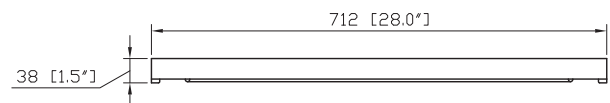

### Nominal Dimension

- 28W x 1.5D x 32H (inches)

### Product Diagrams

Front

Back

Side

Top