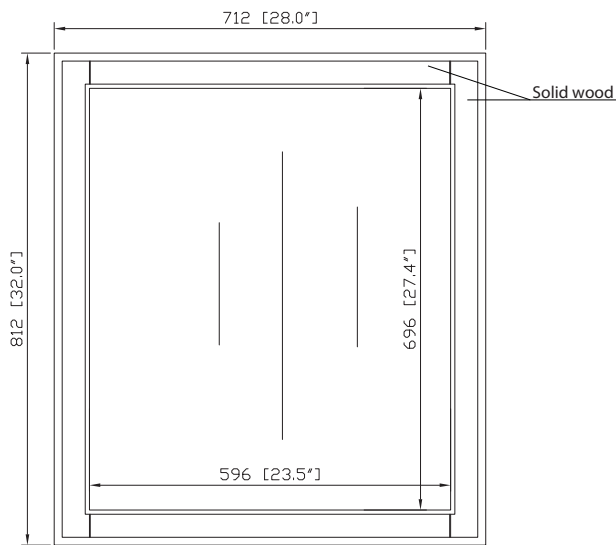

Product Diagrams

Front