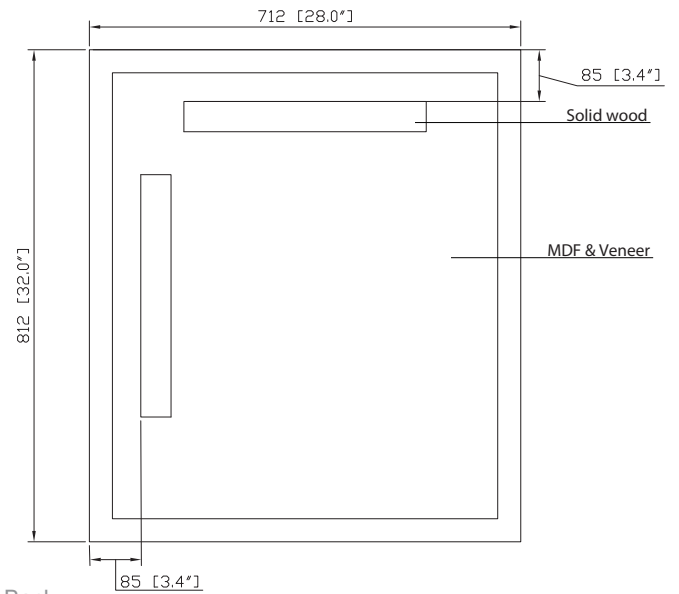

### Nominal Dimension

- 28W x 1.5D x 32H (inches)

### Product Diagrams

Front

Back

Side

Top