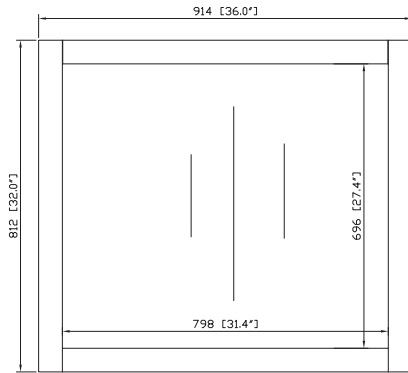

Avanity

LEXINGTON-M36-LE

Features

- Durable birch wood frame
- Beveled-edge mirror
- Mirror hangs vertically and horizontally
- Wall cleat for easy hanging and leveling

Colors / Finishes

- Light Espresso

Nominal Dimension

- 36W x 1.2D x 32H (inches)

Components

Vanity	LEXINGTON-V36-LE	LEXINGTON-V48-LE
--------	------------------	------------------

Product Diagrams

Front

Back

Side

Top