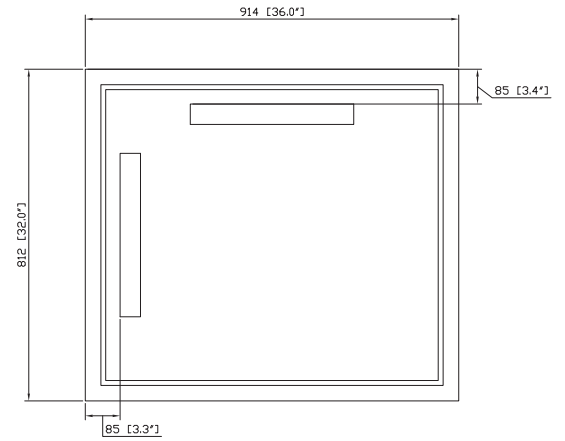

Avanity

LEXINGTON-M36-LE

Features

- Durable birch wood frame
- Beveled-edge mirror
- Mirror hangs vertically and horizontally
- Wall cleat for easy hanging and leveling

Colors / Finishes

- Light Espresso

Nominal Dimension

- 36W x 1.2D x 32H (inches)

Components

Vanity	LEXINGTON-V36-LE	LEXINGTON-V48-LE
--------	------------------	------------------

Product Diagrams

Front

Back

Side

Top