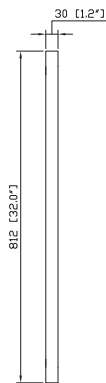

Avanity

LEXINGTON-M36-LE

Features

- Durable birch wood frame
- Beveled-edge mirror
- Mirror hangs vertically and horizontally
- Wall cleat for easy hanging and leveling

Colors / Finishes

- Light Espresso

Nominal Dimension

- 36W x 1.2D x 32H (inches)

Components

Vanity	LEXINGTON-V36-LE	LEXINGTON-V48-LE
--------	------------------	------------------

Product Diagrams

Front

Back

Side

Top