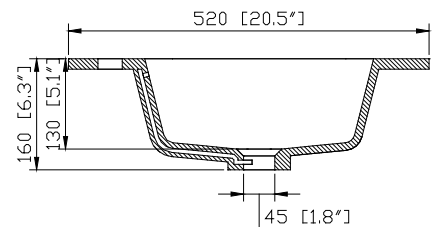

*Avanity*

VUT31GL/VUT31MT

**Features**

- VersaStone Pure Acrylic solid surface
- Integrated rectangular bowl
- Top pre-drilled for single faucet

**Colors / Finishes**

- GL - Glossy
- MT - Matte

**Nominal Dimension**

- 31.5W x 20.5D x 6.3H inches
- 800 x 520 x 160 mm

**Components**

Drain	VC-DRAIN-CP	VC-DRAIN-BN
Vanity	SONOMA-V31-WT	SONOMA-V31-RK
	SONOMA-V31-IW	

**Product Diagrams**

Top

Front

Side