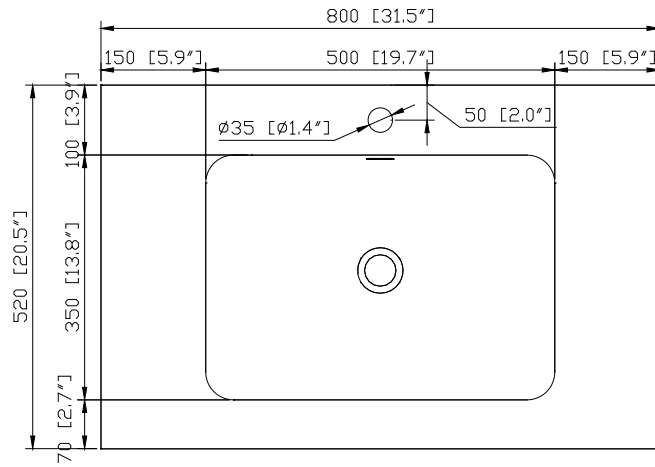

*Avanity*

VUT31GL/VUT31MT

**Features**

- VersaStone Pure Acrylic solid surface
- Integrated rectangular bowl
- Top pre-drilled for single faucet

**Colors / Finishes**

- GL - Glossy
- MT - Matte

**Nominal Dimension**

- 31.5W x 20.5D x 6.3H inches
- 800 x 520 x 160 mm

**Components**

Drain	VC-DRAIN-CP	VC-DRAIN-BN
Vanity	SONOMA-V31-WT	SONOMA-V31-RK
	SONOMA-V31-IW	

**Product Diagrams**

Top

Front

Side