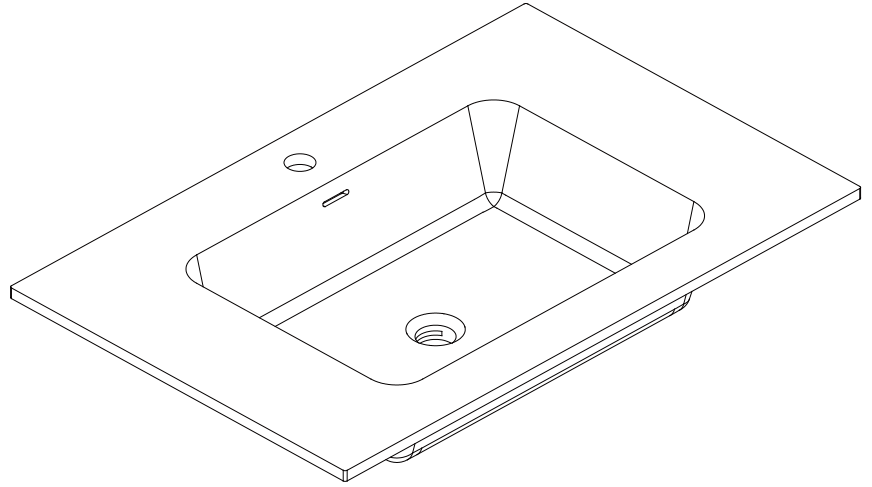

*Avanity*

VUT31GL/VUT31MT

**Features**

- VersaStone Pure Acrylic solid surface
- Integrated rectangular bowl
- Top pre-drilled for single faucet

**Colors / Finishes**

- GL - Glossy
- MT - Matte

**Nominal Dimension**

- 31.5W x 20.5D x 6.3H inches
- 800 x 520 x 160 mm

**Components**

Drain	VC-DRAIN-CP	VC-DRAIN-BN
Vanity	SONOMA-V31-WT	SONOMA-V31-RK
	SONOMA-V31-IW	

**Product Diagrams**

Top

Front

Side