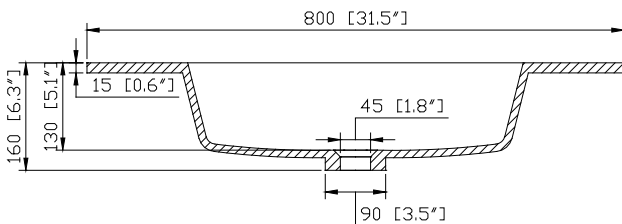

*Avanity*

VUT31GL/VUT31MT

**Features**

- VersaStone Pure Acrylic solid surface
- Integrated rectangular bowl
- Top pre-drilled for single faucet

**Colors / Finishes**

- GL - Glossy
- MT - Matte

**Nominal Dimension**

- 31.5W x 20.5D x 6.3H inches
- 800 x 520 x 160 mm

**Components**

Drain	VC-DRAIN-CP	VC-DRAIN-BN
Vanity	SONOMA-V31-WT	SONOMA-V31-RK
	SONOMA-V31-IW	

**Product Diagrams**

Top

Front

Side