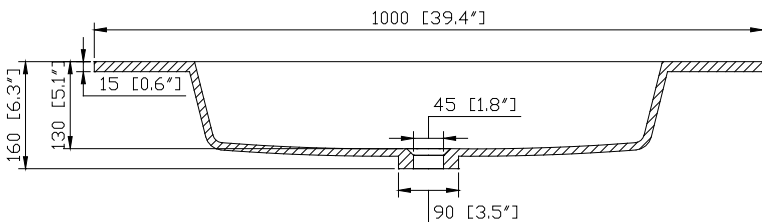

Avanity

VUT39GL/VUT39MT

Features

- VersaStone Pure Acrylic solid surface
- Integrated rectangular bowl
- Top pre-drilled for single faucet

Colors / Finishes

- GL - Glossy
- MT - Matte

Nominal Dimension

- 39.4W x 20.5D x 6.3H inches
- 1000 x 520 x 160 mm

Components

Drain	VC-DRAIN-CP	VC-DRAIN-BN
Vanity	SONOMA-V39-WT	SONOMA-V39-RK
	SONOMA-V39-IW	

Product Diagrams

Top

Front

Side