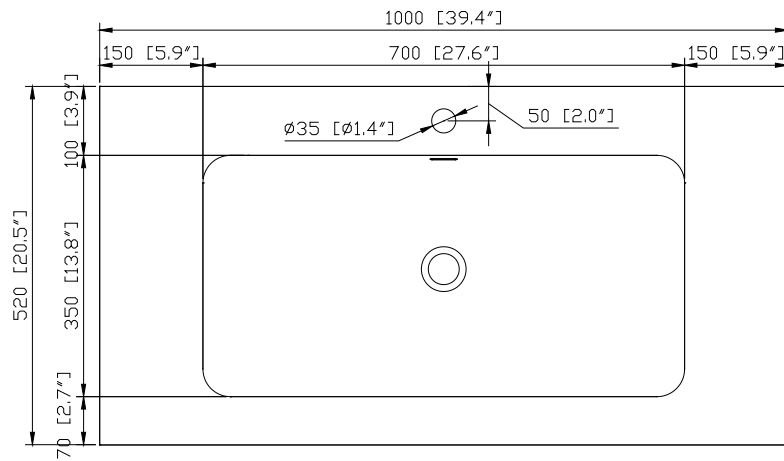

Avanity

VUT39GL/VUT39MT

Features

- VersaStone Pure Acrylic solid surface
- Integrated rectangular bowl
- Top pre-drilled for single faucet

Colors / Finishes

- GL - Glossy
- MT - Matte

Nominal Dimension

- 39.4W x 20.5D x 6.3H inches
- 1000 x 520 x 160 mm

Components

Drain	VC-DRAIN-CP	VC-DRAIN-BN
Vanity	SONOMA-V39-WT	SONOMA-V39-RK
	SONOMA-V39-IW	

Product Diagrams

Top

Front

Side