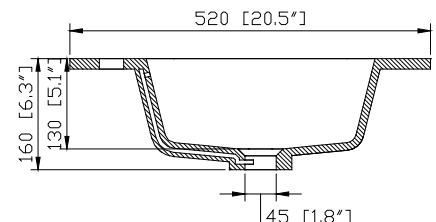

Avanity

VUT39GL/VUT39MT

Features

- VersaStone Pure Acrylic solid surface
- Integrated rectangular bowl
- Top pre-drilled for single faucet

Colors / Finishes

- GL - Glossy
- MT - Matte

Nominal Dimension

- 39.4W x 20.5D x 6.3H inches
- 1000 x 520 x 160 mm

Components

Drain	VC-DRAIN-CP	VC-DRAIN-BN
Vanity	SONOMA-V39-WT	SONOMA-V39-RK
	SONOMA-V39-IW	

Product Diagrams

Top

Front

Side