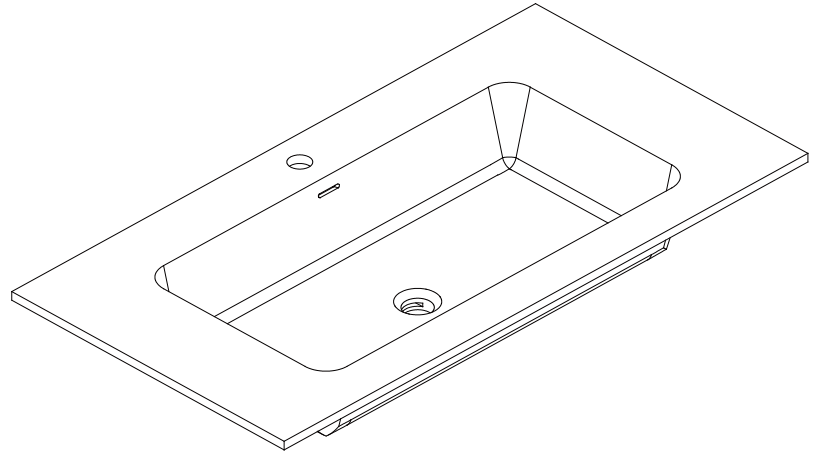

Avanity

VUT39GL/VUT39MT

Features

- VersaStone Pure Acrylic solid surface
- Integrated rectangular bowl
- Top pre-drilled for single faucet

Colors / Finishes

- GL - Glossy
- MT - Matte

Nominal Dimension

- 39.4W x 20.5D x 6.3H inches
- 1000 x 520 x 160 mm

Components

Drain	VC-DRAIN-CP	VC-DRAIN-BN
Vanity	SONOMA-V39-WT	SONOMA-V39-RK
	SONOMA-V39-IW	

Product Diagrams

Top

Front

Side