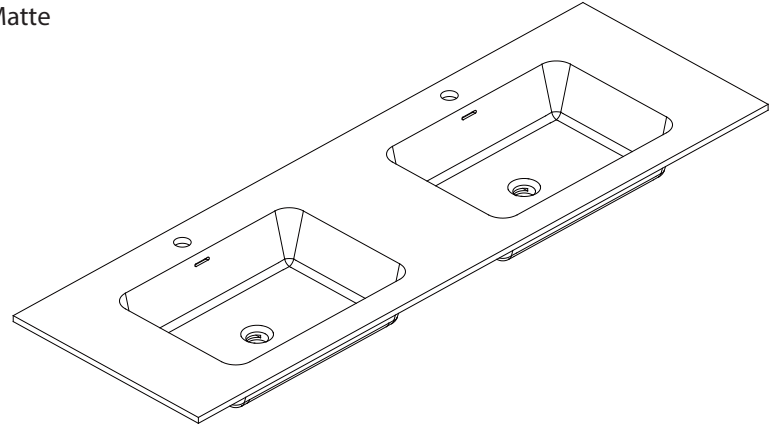

Avanity

VUT63GL/VUT63MT

Features

- VersaStone Pure Acrylic solid surface
- Integrated rectangular bowl
- Top pre-drilled for single faucet

Colors / Finishes

- GL - Glossy
- MT - Matte

Nominal Dimension

- 63W x 20.5D x 6.3H inches
- 1600 x 520 x 160 mm