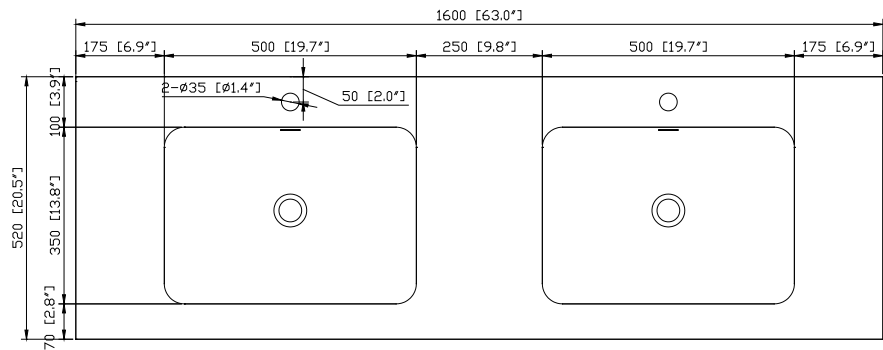

Product Diagrams