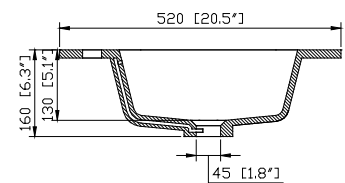

Avanity

VUT63GL/VUT63MT

Features

- VersaStone Pure Acrylic solid surface
- Integrated rectangular bowl
- Top pre-drilled for single faucet

Colors / Finishes

- GL - Glossy
- MT - Matte

Nominal Dimension

- 63W x 20.5D x 6.3H inches
- 1600 x 520 x 160 mm

Components

Drain	VC-DRAIN-CP	VC-DRAIN-BN
Vanity	SONOMA-V63-WT	SONOMA-V63-RK
	SONOMA-V63-IW	

Product Diagrams

Top

Front

Side

For customer support please call 866 522 5578 weekdays 9:00 to 6:00 PST