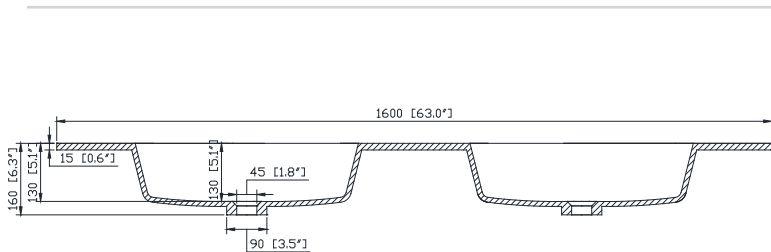

Avanity

VUT63GL/VUT63MT

Features

- VersaStone Pure Acrylic solid surface
- Integrated rectangular bowl
- Top pre-drilled for single faucet

Colors / Finishes

- GL - Glossy
- MT - Matte

Nominal Dimension

- 63W x 20.5D x 6.3H inches
- 1600 x 520 x 160 mm

Components

Drain	VC-DRAIN-CP	VC-DRAIN-BN
Vanity	SONOMA-V63-WT	SONOMA-V63-RK
	SONOMA-V63-IW	

Product Diagrams

Top

Front

Side

For customer support please call 866 522 5578 weekdays 9:00 to 6:00 PST