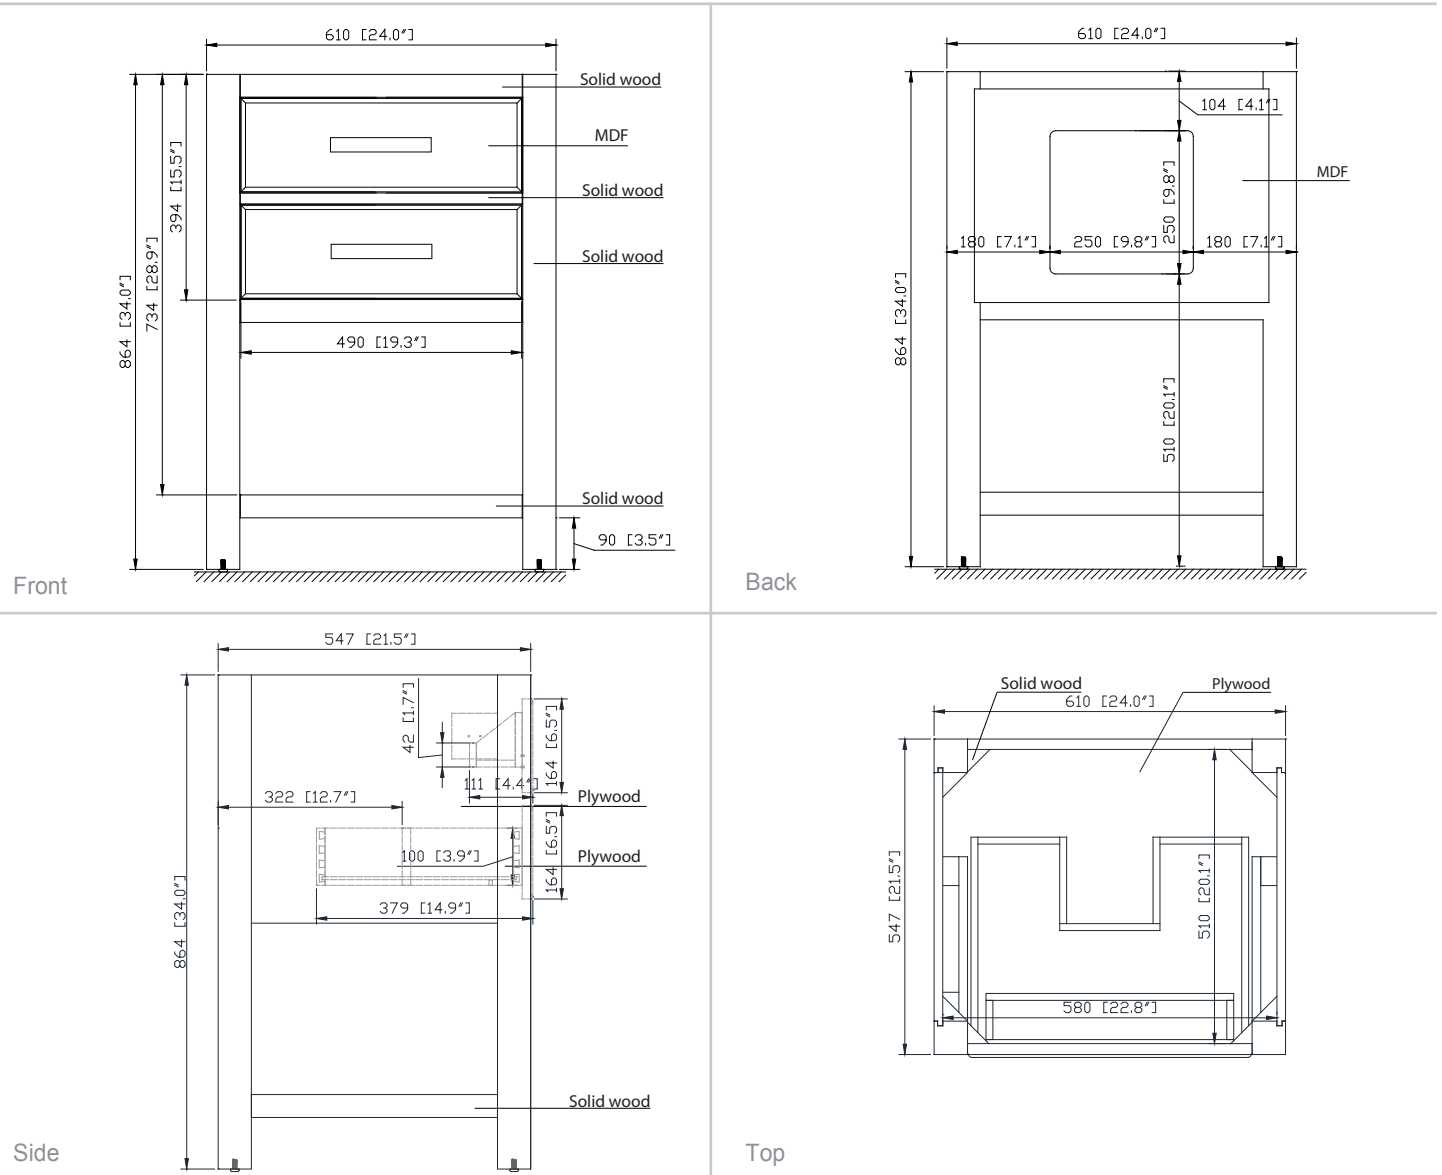

Product Diagrams

For customer support please call 866 522 5578 weekdays 9:00 to 6:00 PST