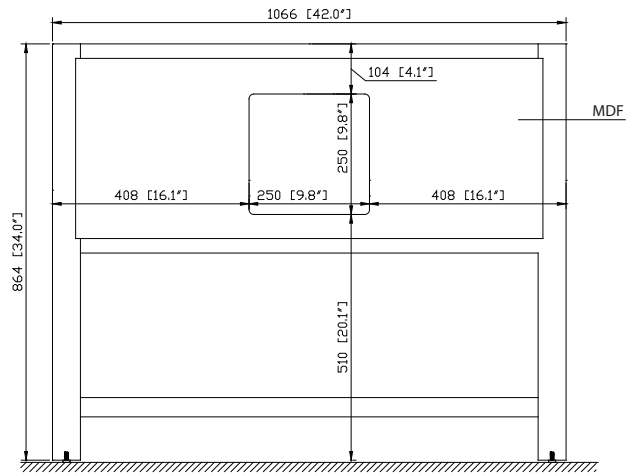

- Chilled Gray
- White

Nominal Dimension

- 42W x 21.5D x 34H inches

Components

Mirror	14000-M28-CG	14000-MC28-CG	
	14000-M28-WT	14000-MC28-WT	
Vanity Top	SUT43BK-R	SUT43GB-R	SUT43CW-R
	SUT43BK	SUT43GB	SUT43CW
Sink	CUM20WT-R	CUM18WT	CUM18LN

Product Diagrams

Front

Back

Side

Top