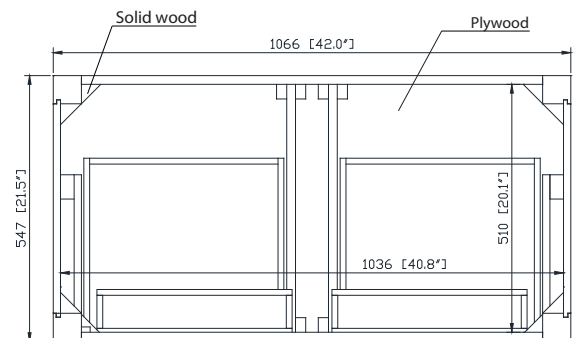

- Chilled Gray
- White

Nominal Dimension

- 42W x 21.5D x 34H inches

Components

Mirror	14000-M28-CG	14000-MC28-CG	
	14000-M28-WT	14000-MC28-WT	
Vanity Top	SUT43BK-R	SUT43GB-R	SUT43CW-R
	SUT43BK	SUT43GB	SUT43CW
Sink	CUM20WT-R	CUM18WT	CUM18LN

Product Diagrams

Front

Back

Side

Top