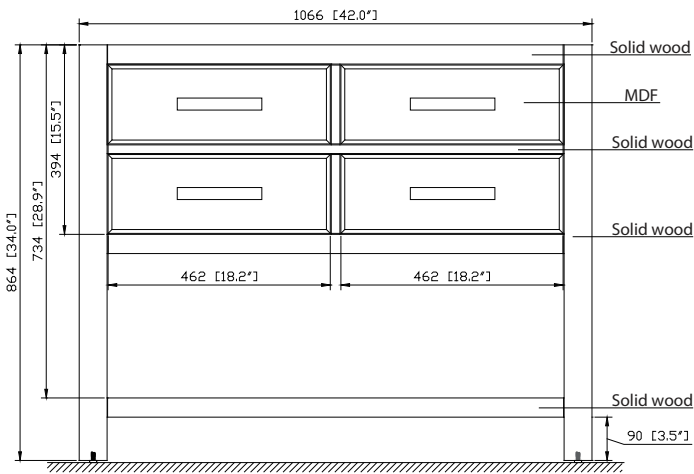

- Chilled Gray
- White

Nominal Dimension

- 42W x 21.5D x 34H inches

Components

Mirror	14000-M28-CG	14000-MC28-CG	
	14000-M28-WT	14000-MC28-WT	
Vanity Top	SUT43BK-R	SUT43GB-R	SUT43CW-R
	SUT43BK	SUT43GB	SUT43CW
Sink	CUM20WT-R	CUM18WT	CUM18LN

Product Diagrams

Front

Back

Side

Top