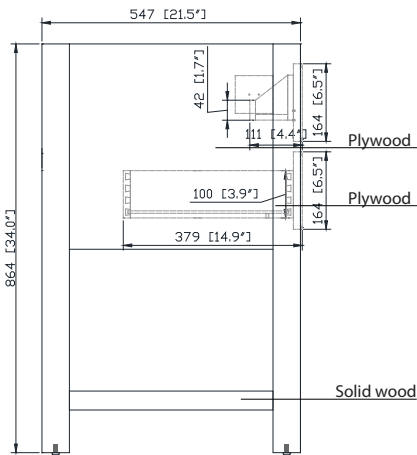

- Chilled Gray
- White

Nominal Dimension

- 42W x 21.5D x 34H inches

Components

Mirror	14000-M28-CG	14000-MC28-CG	
	14000-M28-WT	14000-MC28-WT	
Vanity Top	SUT43BK-R	SUT43GB-R	SUT43CW-R
	SUT43BK	SUT43GB	SUT43CW
Sink	CUM20WT-R	CUM18WT	CUM18LN

Product Diagrams

Front

Back

Side

Top