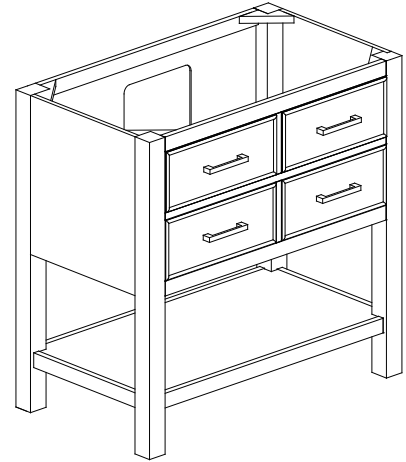

Avanity

BROOKS-V42-CG/BROOKS-V42-WT

Features

- Solid poplar wood frame, Birch veneer plywood
- 2 soft-close drawer, 1 open shelf
- Brushed nickel finished hardware
- Adjustable height levelers

Colors / Finishes

- Chilled Gray
- White

Nominal Dimension

- 42W x 21.5D x 34H inches

Components

Mirror	14000-M28-CG	14000-MC28-CG	
	14000-M28-WT	14000-MC28-WT	
Vanity Top	SUT43BK-R	SUT43GB-R	SUT43CW-R
	SUT43BK	SUT43GB	SUT43CW
Sink	CUM20WT-R	CUM18WT	CUM18LN

Product Diagrams

Front

Back

Side

Top