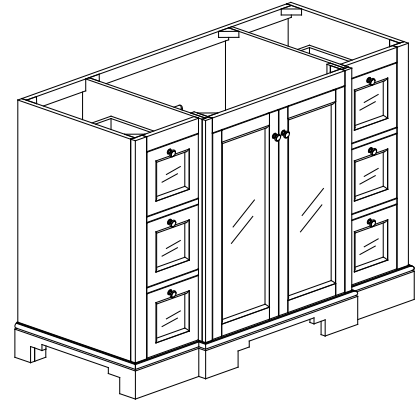

Avanity

NEWPORT-V48-FG

Features

- Solid poplar wood frame, Birch veneer plywood
- 2 soft-close doors
- 6 soft-close drawers, 1 interior shelf
- Zinc alloy satin finished hardware
- Adjustable height levelers

Colors / Finishes

- French Gray

Nominal Dimension

- 48W x 21.5D x 34H inches

Components

Mirror	NEWPORT-M28-FG
Vanity Top	NEWPORT-SUT49CW
Sink	CUM20WT-R

Product Diagrams

Front

Back

Side

Top