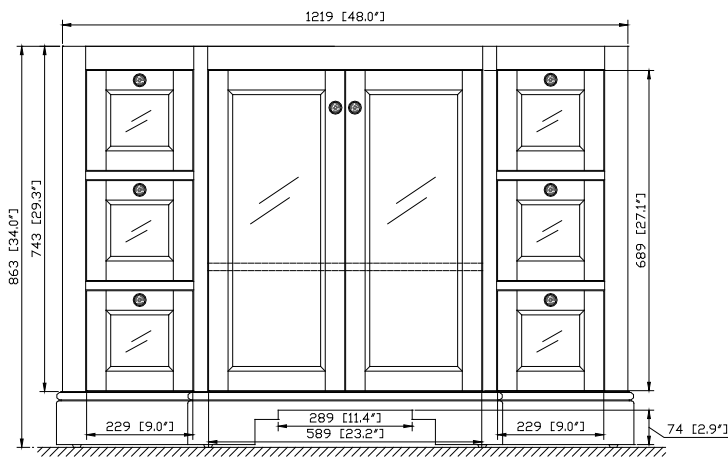

Avanity

NEWPORT-V48-FG

Features

- Solid poplar wood frame, Birch veneer plywood
- 2 soft-close doors
- 6 soft-close drawers, 1 interior shelf
- Zinc alloy satin finished hardware
- Adjustable height levelers

Colors / Finishes

- French Gray

Nominal Dimension

- 48W x 21.5D x 34H inches

Components

Mirror	NEWPORT-M28-FG
Vanity Top	NEWPORT-SUT49CW
Sink	CUM20WT-R

Product Diagrams

Front

Back

Side

Top