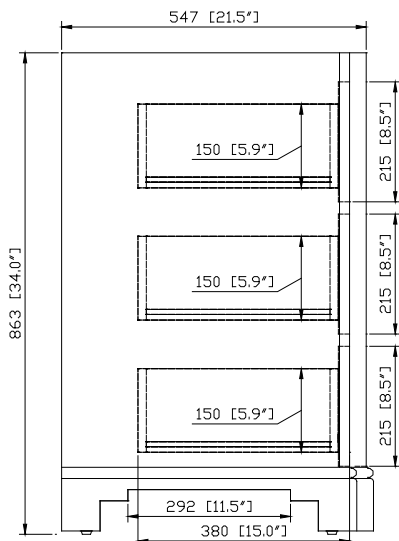

Avanity

NEWPORT-V48-FG

Features

- Solid poplar wood frame, Birch veneer plywood
- 2 soft-close doors
- 6 soft-close drawers, 1 interior shelf
- Zinc alloy satin finished hardware
- Adjustable height levelers

Colors / Finishes

- French Gray

Nominal Dimension

- 48W x 21.5D x 34H inches

Components

Mirror	NEWPORT-M28-FG
Vanity Top	NEWPORT-SUT49CW
Sink	CUM20WT-R

Product Diagrams

Front

Back

Side

Top