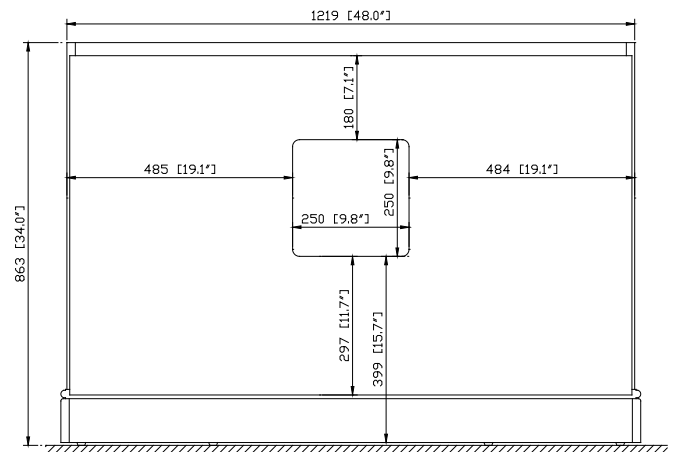

Colors / Finishes

- French Gray

Nominal Dimension

- 48W x 21.5D x 34H inches

Components

Mirror	NEWPORT-M28-FG
Vanity Top	NEWPORT-SUT49CW
Sink	CUM20WT-R

Product Diagrams

Front

Back

Side

Top