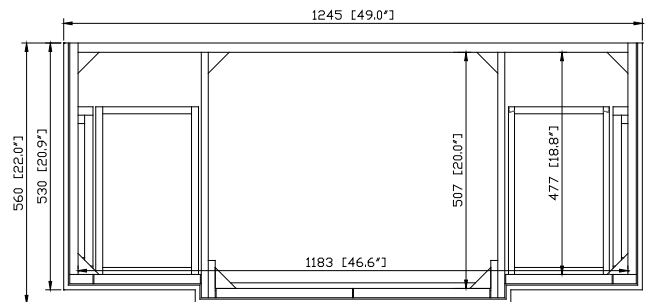

Avanity

NEWPORT-V48-FG

Features

- Solid poplar wood frame, Birch veneer plywood
- 2 soft-close doors
- 6 soft-close drawers, 1 interior shelf
- Zinc alloy satin finished hardware
- Adjustable height levelers

Colors / Finishes

- French Gray

Nominal Dimension

- 48W x 21.5D x 34H inches

Components

Mirror	NEWPORT-M28-FG
Vanity Top	NEWPORT-SUT49CW
Sink	CUM20WT-R

Product Diagrams

Front

Back

Side

Top