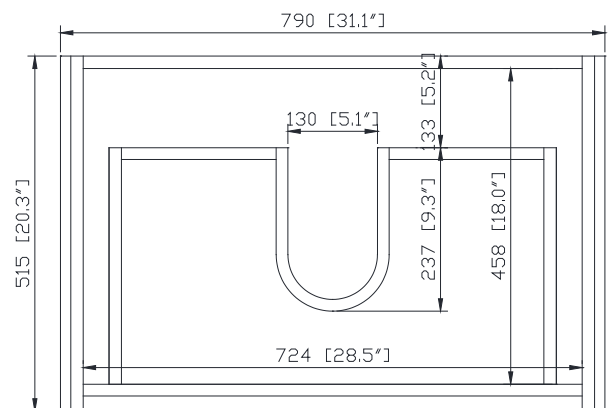

## Nominal Dimension

31.1W x 20.3D x 23.6H inches

## Product Diagrams

Front

Back

Side

Top