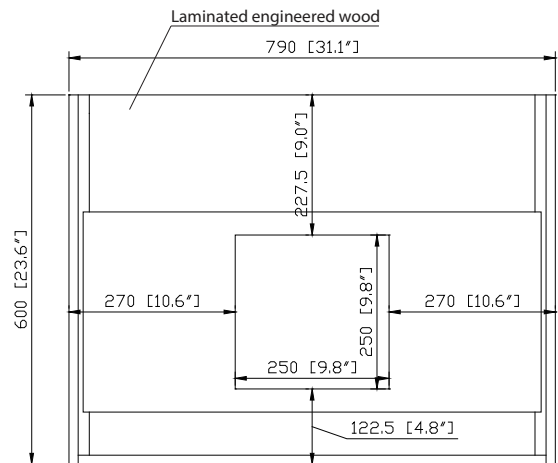

## Nominal Dimension

31.1W x 20.3D x 23.6H inches

## Product Diagrams

Front

Back

Side

Top