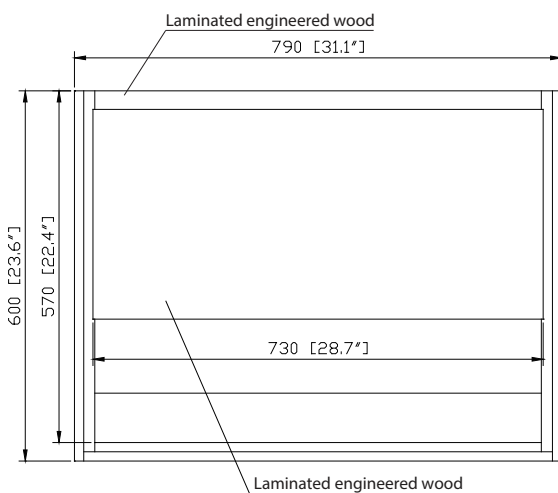

## Nominal Dimension

31.1W x 20.3D x 23.6H inches

## Product Diagrams

Front

Back

Side

Top