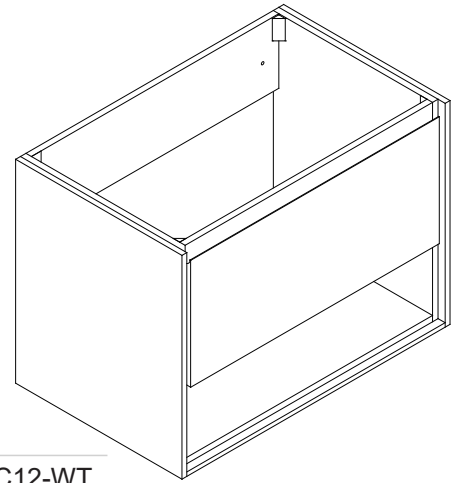

## Features

- Laminated hardwood plywood
- 1 soft-close drawer with blum hardware
- 1 open shelf
- Wall hung design with hardware included

## Nominal Dimension

31.1W x 20.3D x 23.6H inches