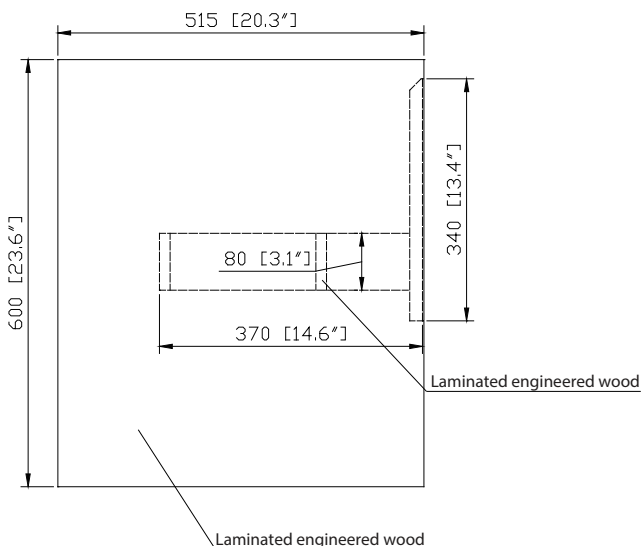

## Nominal Dimension

31.1W x 20.3D x 23.6H inches

## Product Diagrams

Front

Back

Side

Top