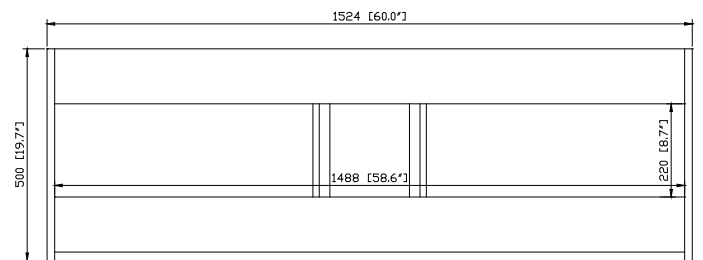

## Nominal Dimension

- 60W x 21.5D x 19.7H inches

## Product Diagrams

Front

Back

Side

Top