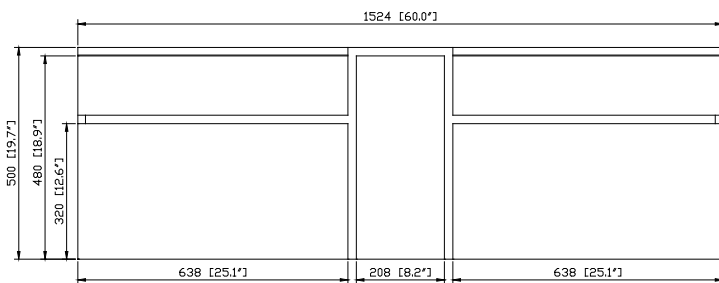

Product Diagrams

Front