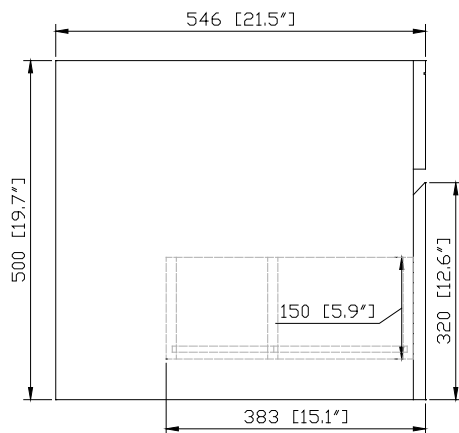

## Nominal Dimension

- 60W x 21.5D x 19.7H inches

## Product Diagrams

Front

Back

Side

Top