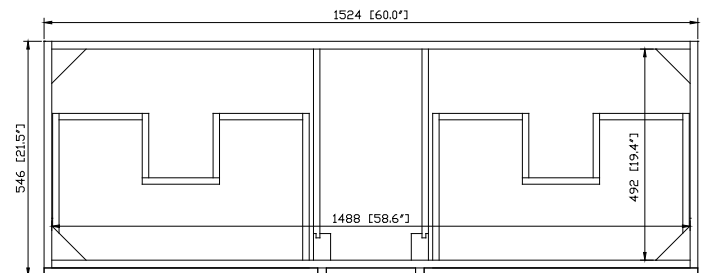

## Nominal Dimension

- 60W x 21.5D x 19.7H inches

## Product Diagrams

Front

Back

Side

Top