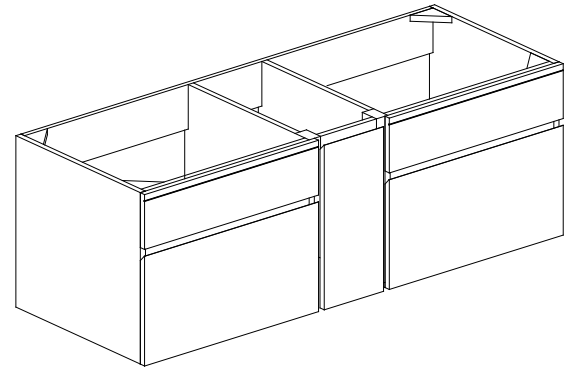

Avanity

TRIBECA-V60-CG

Features

- Solid poplar wood frame, Birch veneer plywood
- 1 soft-close door
- 2 soft-close drawer
- Wall hung design with hardware included

Colors / Finishes

- Chilled Gray

Nominal Dimension

- 60W x 21.5D x 19.7H inches

Components

Mirror	14000-M24-CG	14000-MC24-CG	
Vanity Top	SUT61BK-R	SUT61GB-R	SUT61CW-R
	SUT61BK	SUT61GB	SUT61CW
Sink	CUM20WT-R	CUM18WT	CUM18LN
Base	TRIBECA-B60-CG