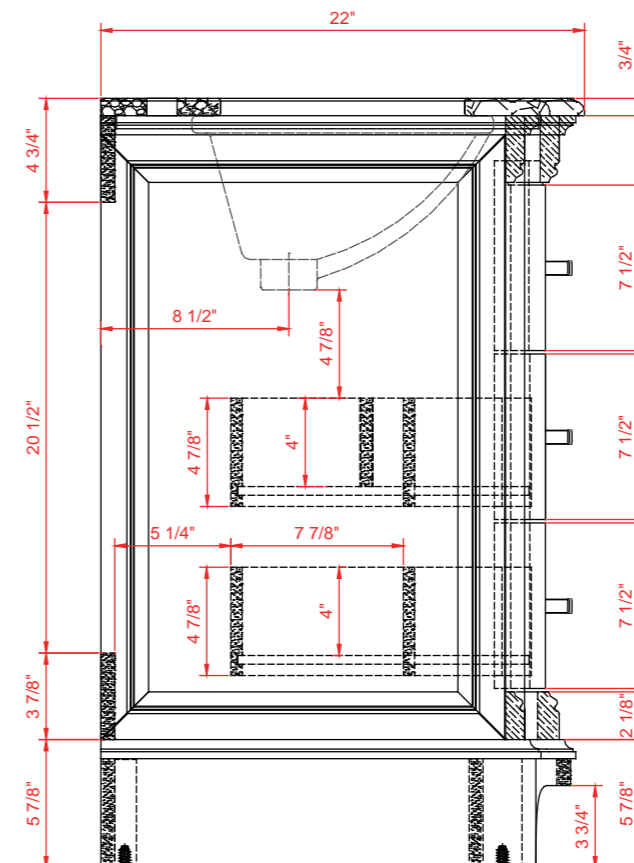

# INSTALLERS DIAGRAM

TENNABY

MODEL NUMBER:1212VA-30

Greentouch

TOP VIEW

BACK VIEW

SIDE VIEW