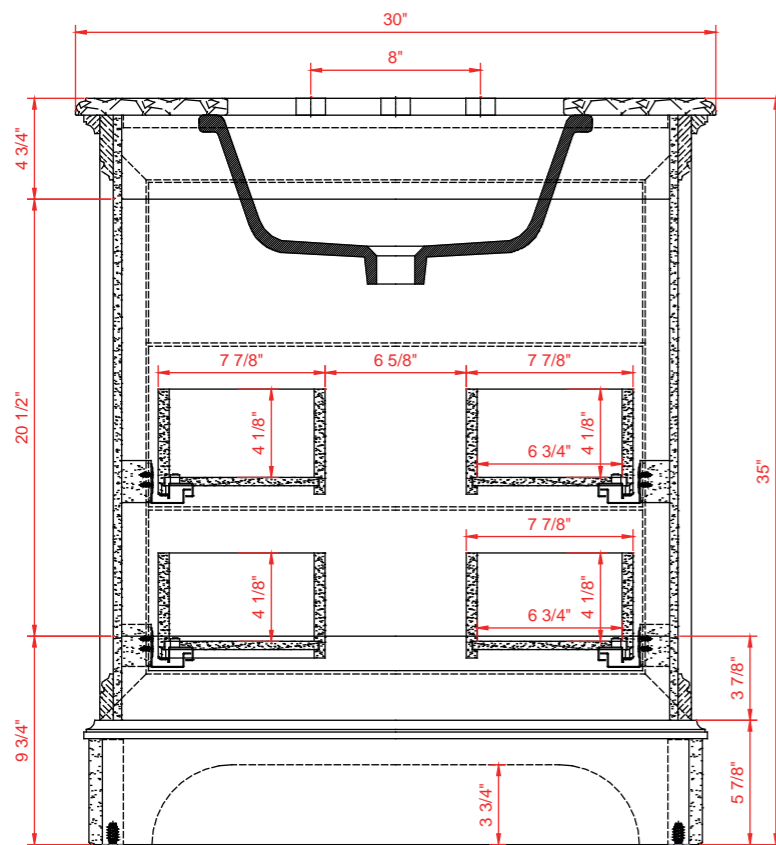

# INSTALLERS DIAGRAM

TENNABY

MODEL NUMBER:1212VA-30

Greentouch

TOP VIEW

BACK VIEW

SIDE VIEW