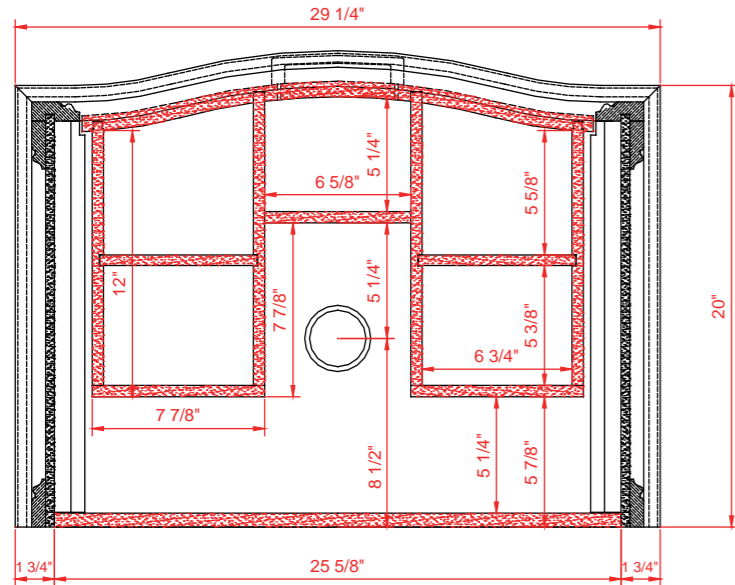

# INSTALLERS DIAGRAM

TENNABY

MODEL NUMBER:1212VA-30

Greentouch

TOP VIEW

BACK VIEW

SIDE VIEW