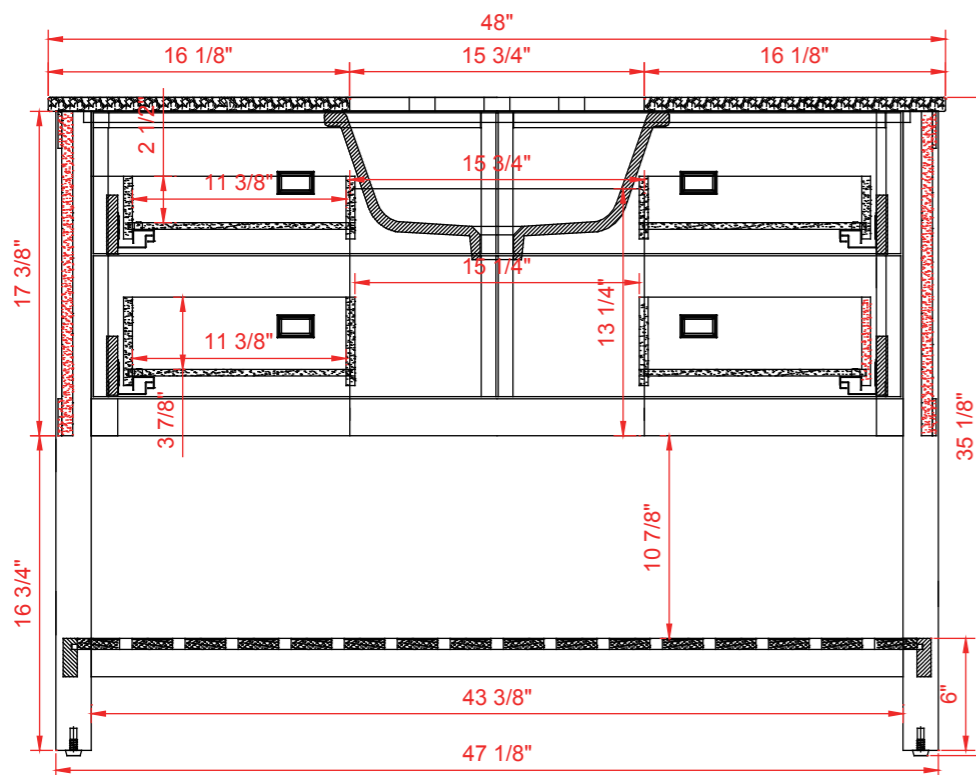

INSTALLERS DIAGRAM

Greentouch

CANTERBURY

MODEL NUMBER:1227VA-48

BACK VIEW

SIDE VIEW