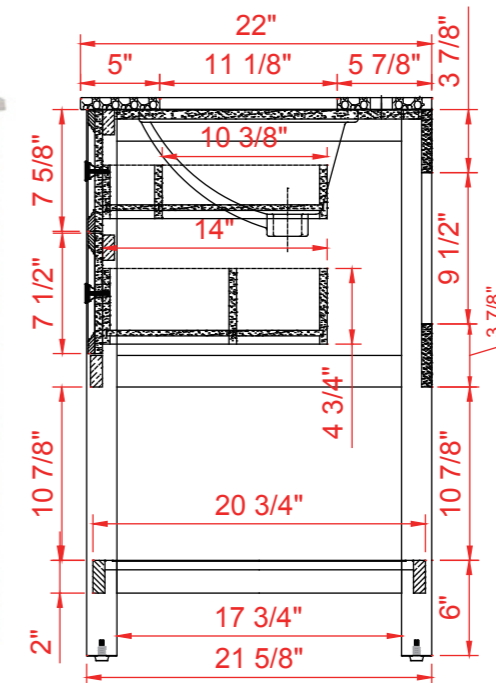

INSTALLERS DIAGRAM

CANTERBURY

MODEL NUMBER: 1227VA-60

Greentouch

TOP VIEW

TOP VIEW

BACK VIEW

SIDE VIEW

HANDLE