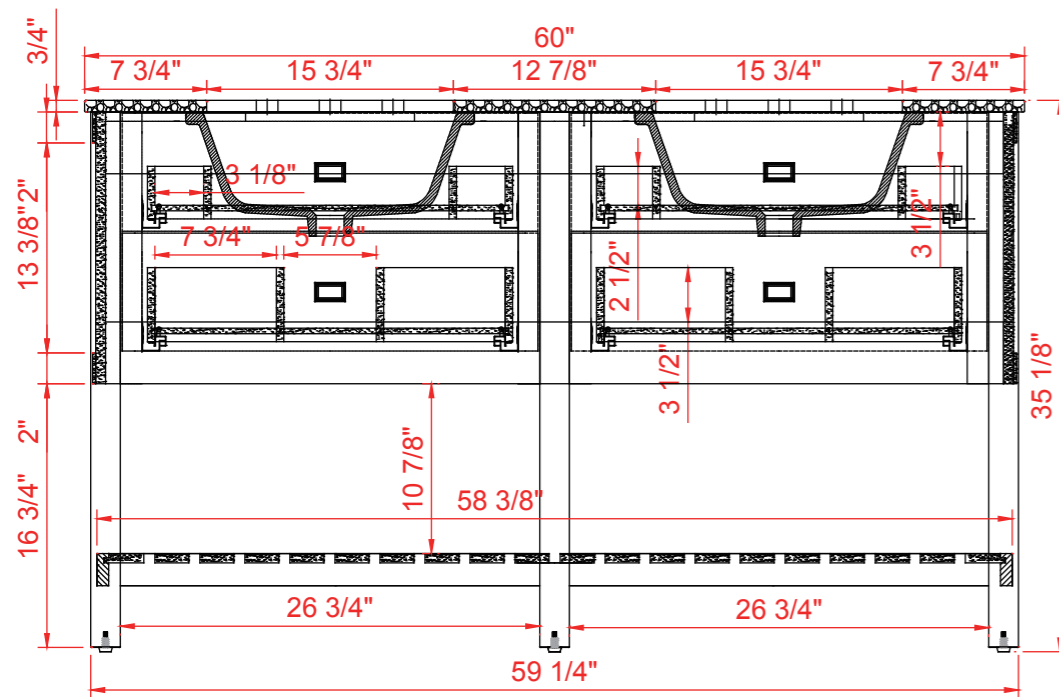

INSTALLERS DIAGRAM

CANTERBURY

MODEL NUMBER: 1227VA-60

Greentouch

TOP VIEW

TOP VIEW

BACK VIEW

SIDE VIEW