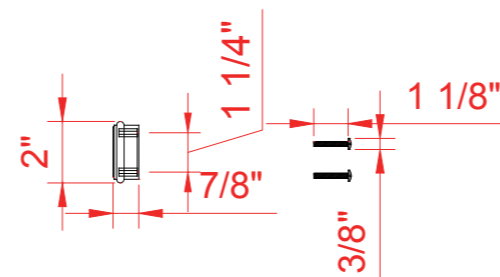

INSTALLERS DIAGRAM

CANTERBURY

MODEL NUMBER: 1227VA-60

Greentouch

TOP VIEW

TOP VIEW

BACK VIEW

SIDE VIEW