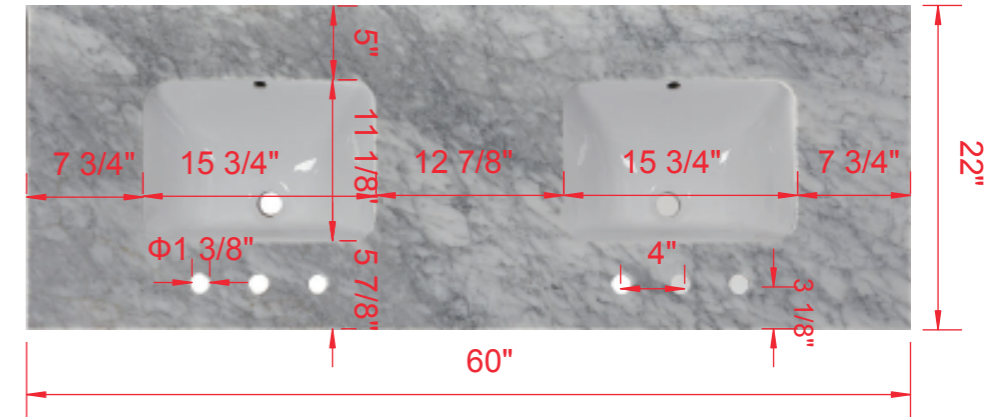

INSTALLERS DIAGRAM

CANTERBURY

MODEL NUMBER: 1227VA-60

Greentouch

TOP VIEW

TOP VIEW

BACK VIEW

SIDE VIEW