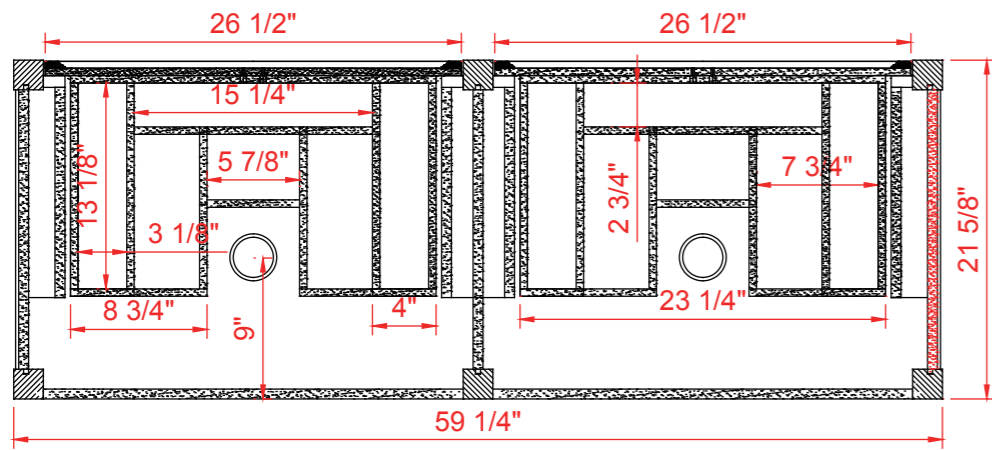

INSTALLERS DIAGRAM

CANTERBURY

MODEL NUMBER: 1227VA-60

Greentouch

TOP VIEW

TOP VIEW

BACK VIEW

SIDE VIEW