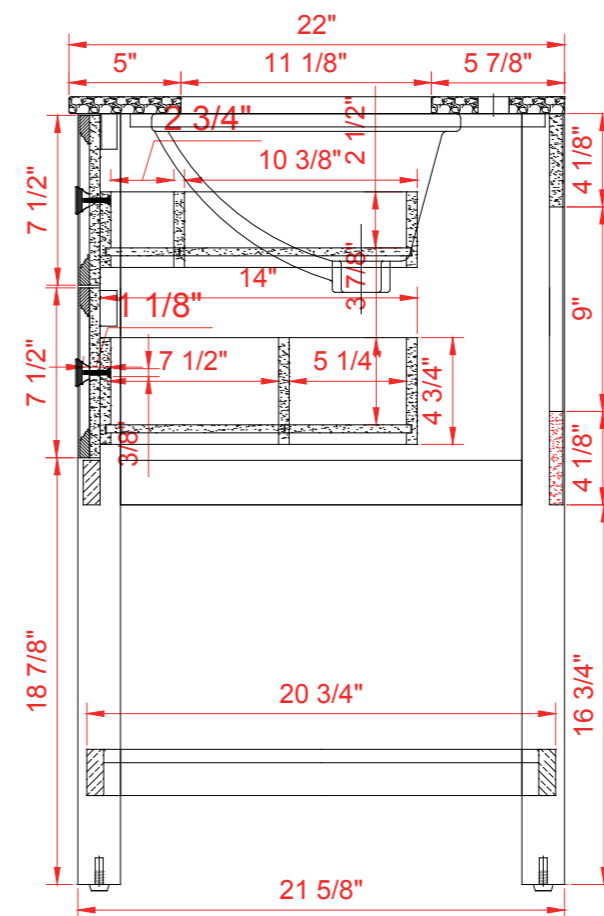

INSTALLERS DIAGRAM

Greentouch

CANTERBURY

MODEL NUMBER:1227VA-30

TOP VIEW

TOP VIEW

HANDLE

BACK VIEW

SIDE VIEW