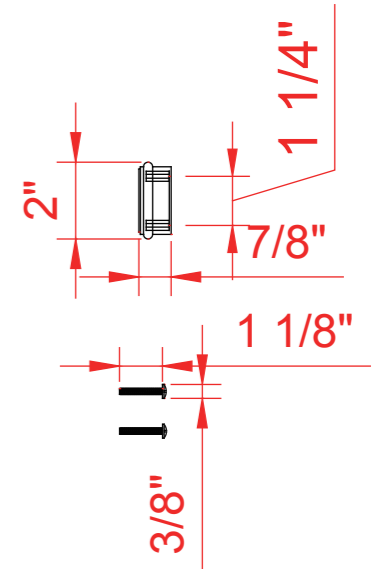

INSTALLERS DIAGRAM

Greentouch

CANTERBURY

MODEL NUMBER:1227VA-30

TOP VIEW

TOP VIEW

HANDLE

BACK VIEW

SIDE VIEW