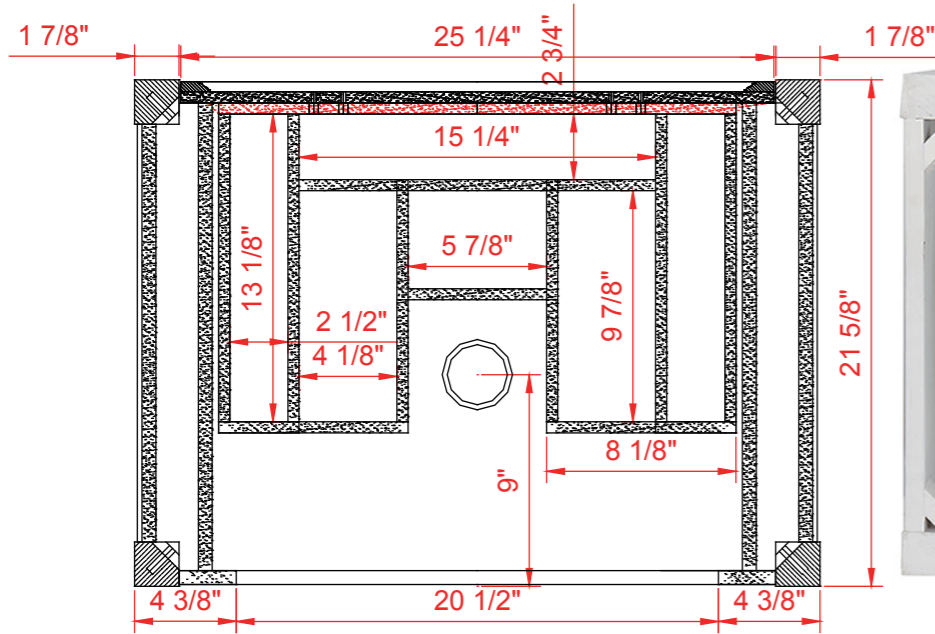

INSTALLERS DIAGRAM

Greentouch

CANTERBURY

MODEL NUMBER:1227VA-30

TOP VIEW

TOP VIEW

HANDLE

BACK VIEW

SIDE VIEW