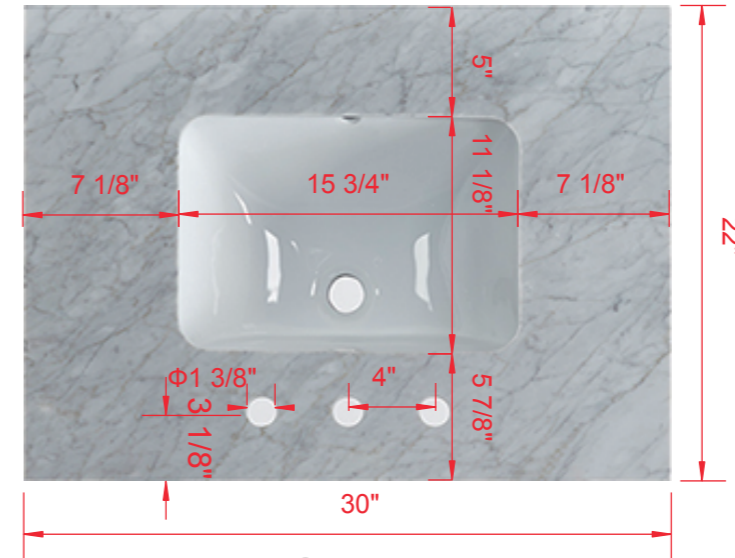

INSTALLERS DIAGRAM

Greentouch

CANTERBURY

MODEL NUMBER:1227VA-30

TOP VIEW

TOP VIEW

HANDLE

BACK VIEW

SIDE VIEW