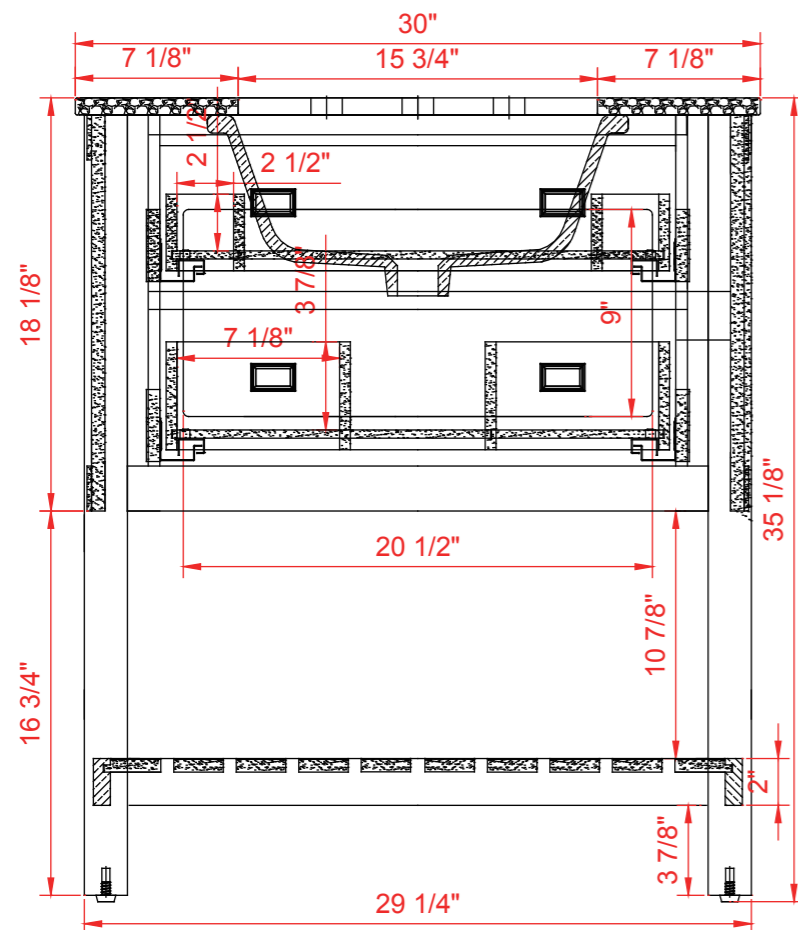

INSTALLERS DIAGRAM

Greentouch

CANTERBURY

MODEL NUMBER:1227VA-30

TOP VIEW

TOP VIEW

HANDLE

BACK VIEW

SIDE VIEW