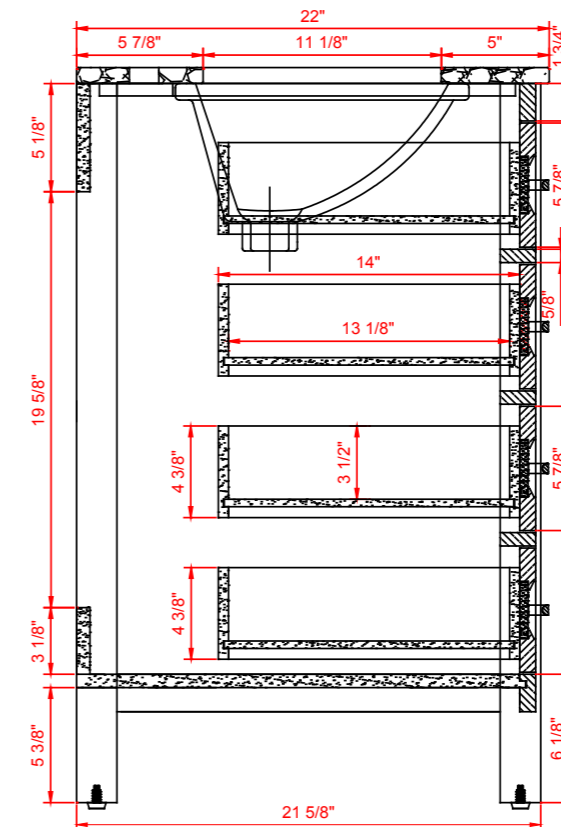

INSTALLERS DIAGRAM

Greentouch

DURHAM

MODEL NUMBER:1328VA-36

TOP VIEW

BACK VIEW

SIDE VIEW