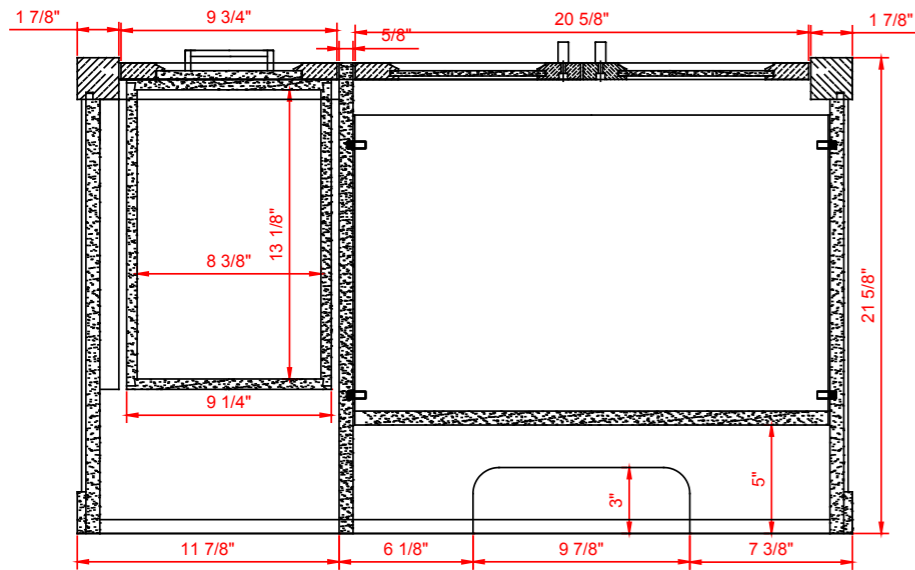

INSTALLERS DIAGRAM

Greentouch

DURHAM

MODEL NUMBER:1328VA-36

TOP VIEW

BACK VIEW

SIDE VIEW