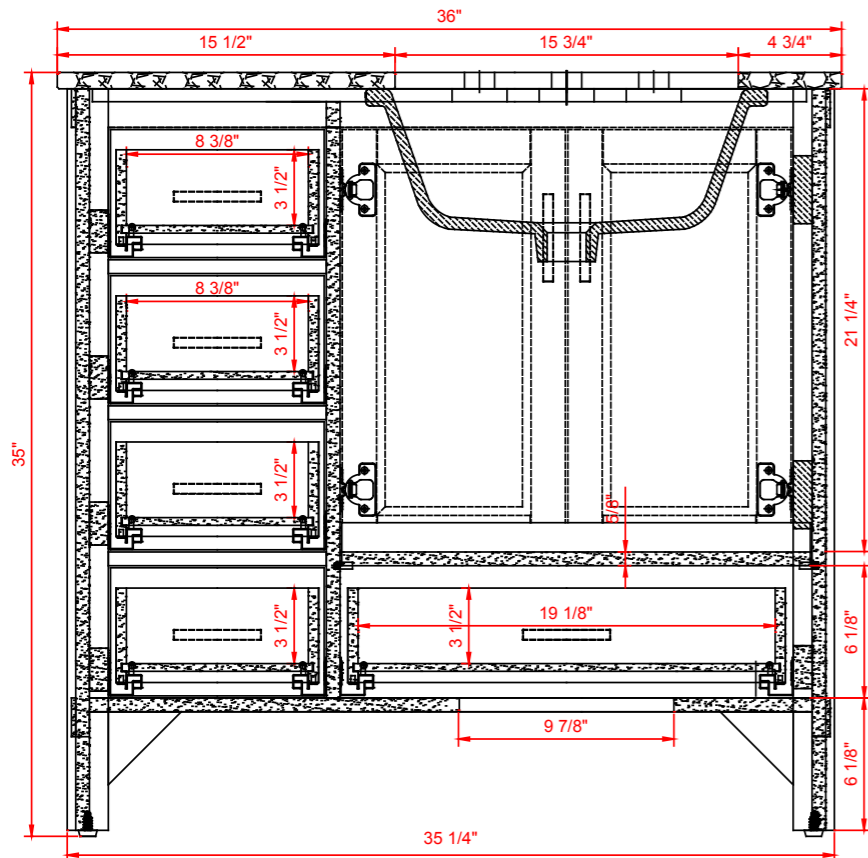

INSTALLERS DIAGRAM

Greentouch

DURHAM

MODEL NUMBER:1328VA-36

TOP VIEW

BACK VIEW

SIDE VIEW