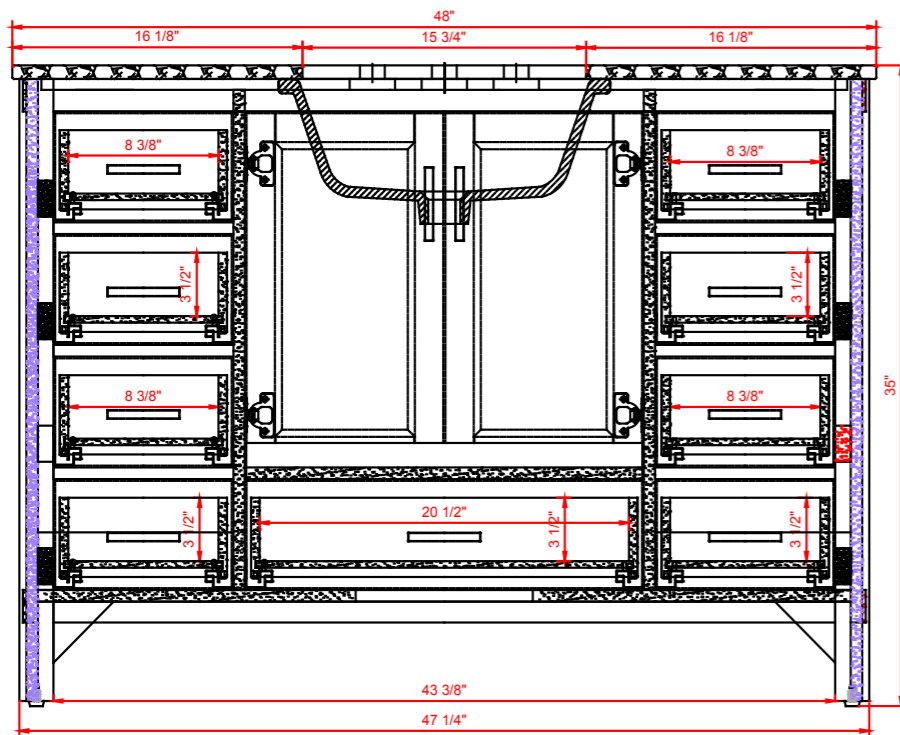

INSTALLERS DIAGRAM

DURHAM

MODEL NUMBER:1328VA-48

Greentouch

TOP VIEW

BACK VIEW

SIDE VIEW