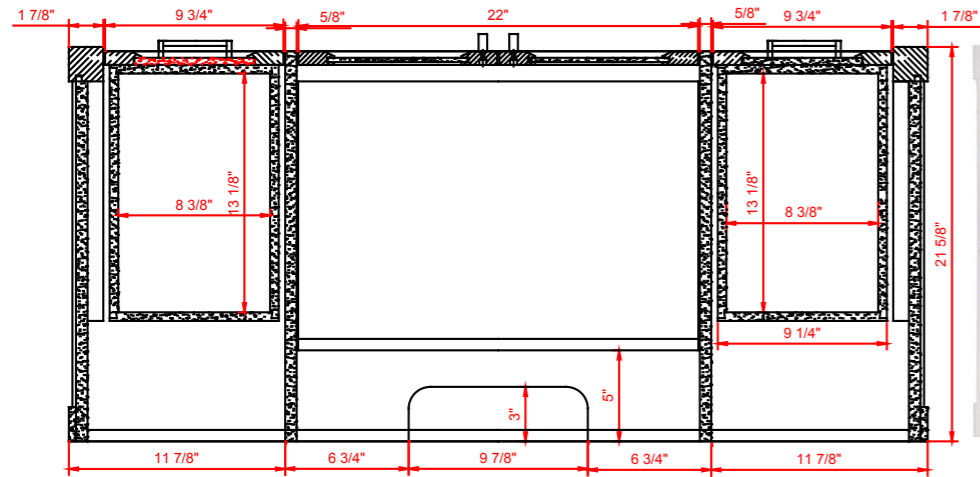

INSTALLERS DIAGRAM

DURHAM

MODEL NUMBER:1328VA-48

Greentouch

TOP VIEW

BACK VIEW

SIDE VIEW