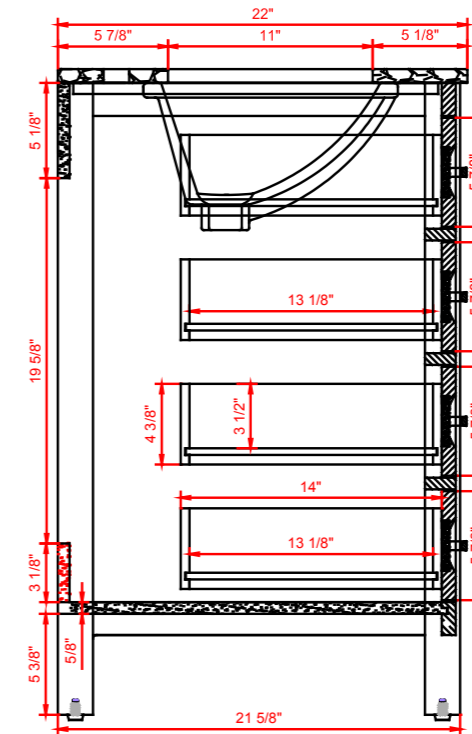

INSTALLERS DIAGRAM

DURHAM

MODEL NUMBER:1328VA-48

Greentouch

TOP VIEW

BACK VIEW

SIDE VIEW