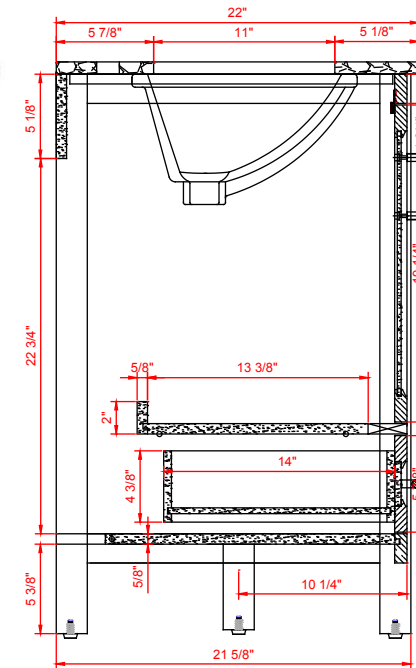

# INSTALLERS DIAGRAM

DURHAM

MODEL NUMBER:1328VA-60

Greentouch

TOP VIEW

BACK VIEW

SIDE VIEW