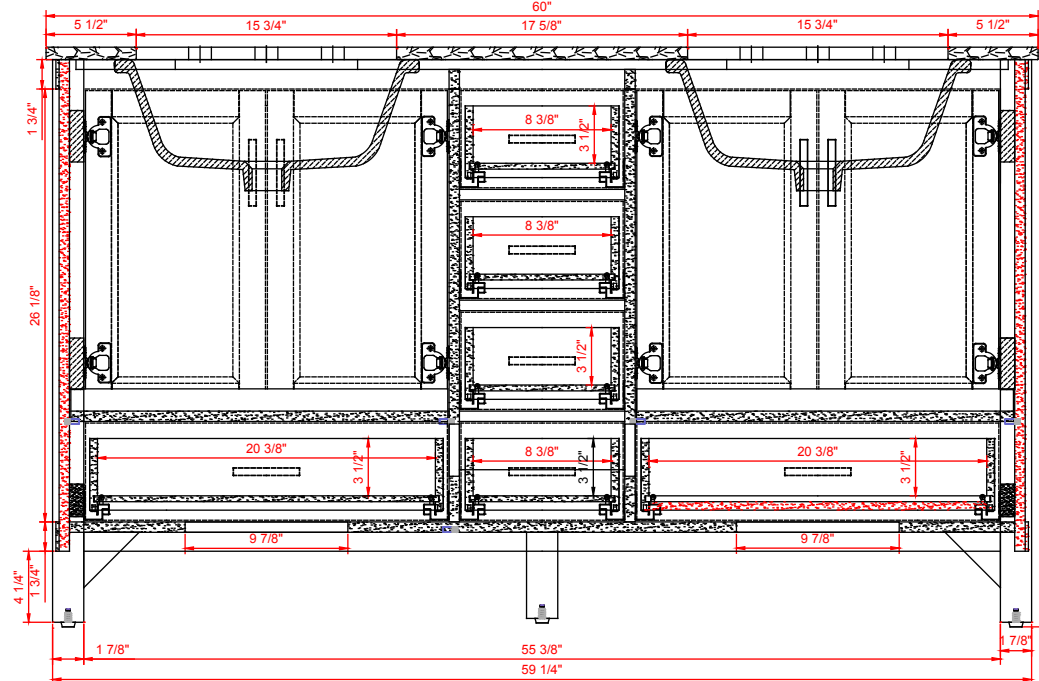

# INSTALLERS DIAGRAM

DURHAM

MODEL NUMBER:1328VA-60

Greentouch

TOP VIEW

BACK VIEW

SIDE VIEW