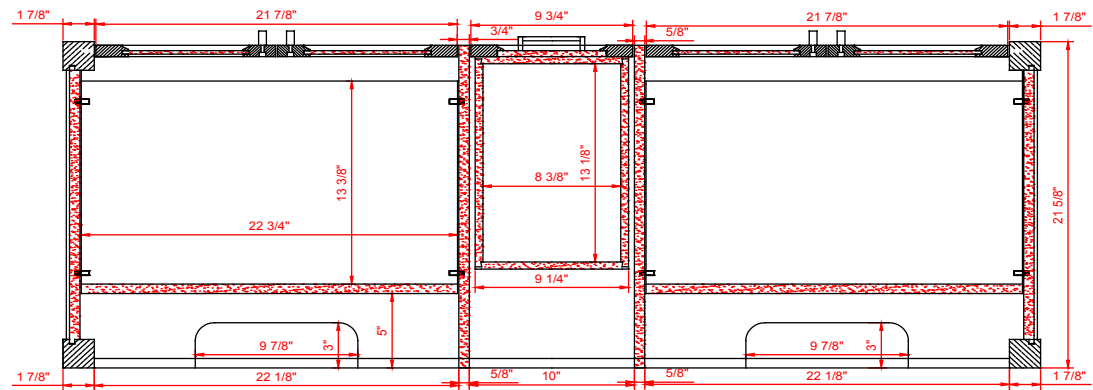

# INSTALLERS DIAGRAM

DURHAM

MODEL NUMBER:1328VA-60

Greentouch

TOP VIEW

BACK VIEW

SIDE VIEW