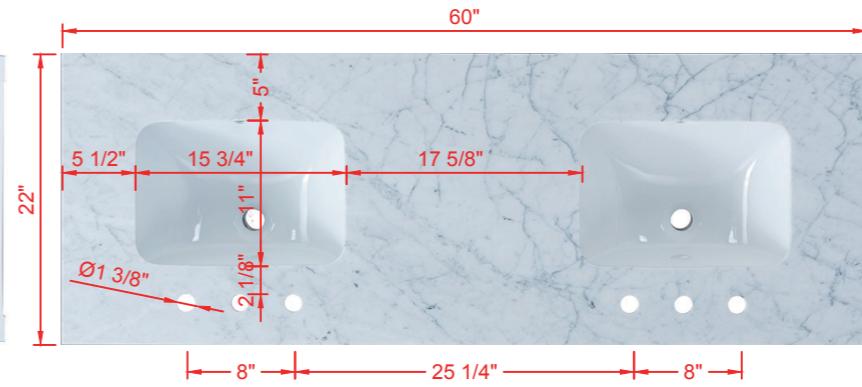

INSTALLERS DIAGRAM

DURHAM

MODEL NUMBER:1328VB-60

Greentouch

TOP VIEW

BACK VIEW

SIDE VIEW