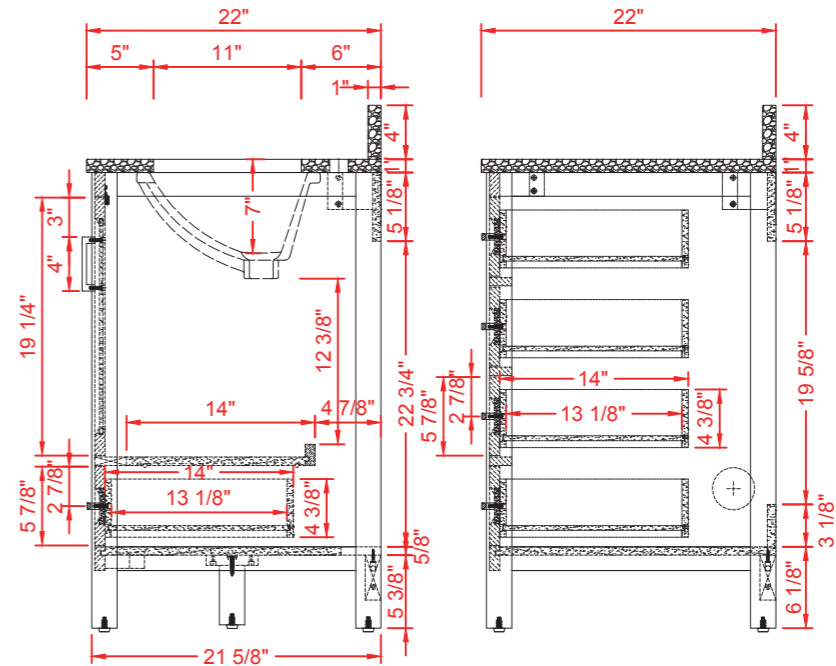

INSTALLERS DIAGRAM

DURHAM

MODEL NUMBER:1328VB-60

Greentouch

TOP VIEW

BACK VIEW

SIDE VIEW