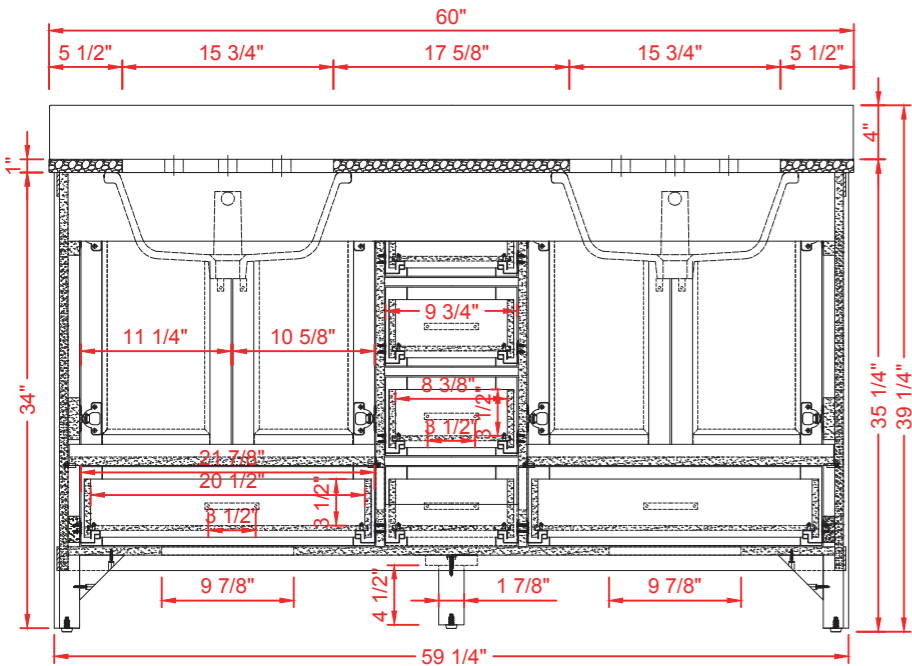

INSTALLERS DIAGRAM

DURHAM

MODEL NUMBER:1328VB-60

Greentouch

TOP VIEW

BACK VIEW

SIDE VIEW