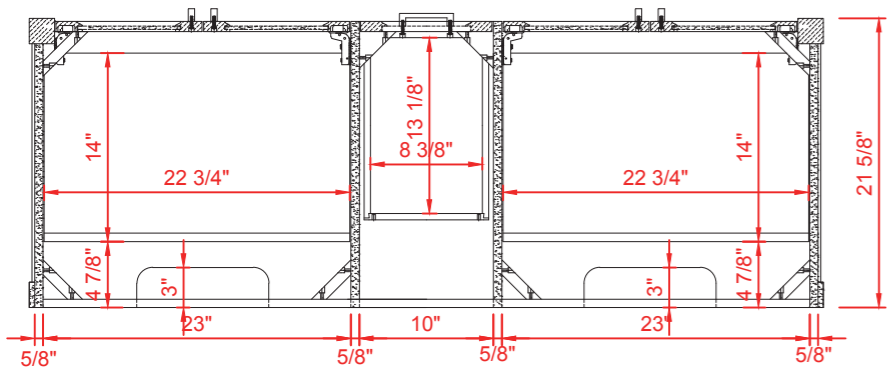

INSTALLERS DIAGRAM

DURHAM

MODEL NUMBER:1328VB-60

Greentouch

TOP VIEW

BACK VIEW

SIDE VIEW