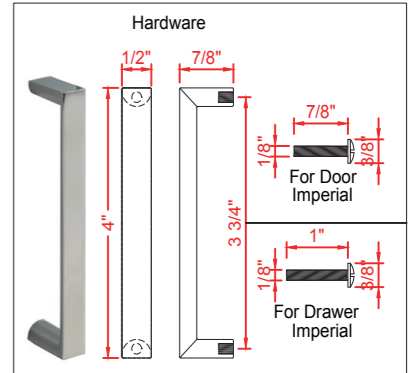

INSTALLERS DIAGRAM

DURHAM

MODEL NUMBER:1328VB-60

Greentouch

TOP VIEW

BACK VIEW

SIDE VIEW