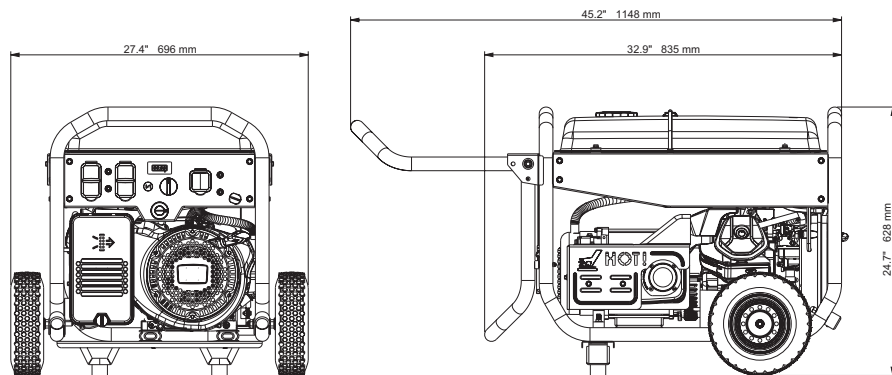

Control Panel

Specifications

Product Series	RP Generators
Model Configuration	RP5500
AC Rated Output Running (Watts)	5500
AC Rated Output Starting (Watts)	6875
AC Voltage (Volts)	120/240
AC Frequency (Hz)	60
Engine Displacement (cc)	300
Engine Type	OHV
Engine Speed (RPM)	3600
Recommended Oil	SAE30/10W-30
Lubrication Method	Splash
Automatic Voltage Regulation (AVR)	Yes
Starting Method	Recoil
Low-Oil Shutdown Method	Low Level
Battery Type	N/A
Fuel Gauge	On Tank
Fuel Tank Nominal Capacity Gal (ltr)	7.9 (30)
Run Time at 50% (hrs)	15
Handle Style	Double Folding
Wheel Type	Never-Flat
Warranty	Longer-term 3-year limited warranty applies when registered within 30 days. Standard 2-year limited warranty applies if not registered within 30 days.

Dimensions and Weights

Length in (mm)	32.9 (835)
Width in (mm)	27.4 (696)
Height in (mm)	24.7 (628)
Extended Length in (mm)	45.2 (1148)
Carton Length in (mm)	33.9 (860)
Carton Width in (mm)	21.7 (550)
Carton Height in (mm)	23.4 (593)
Unit Weight lbs (kg)	163.0 (74)
Shipping Weight lbs (kg)	176.2 (80)