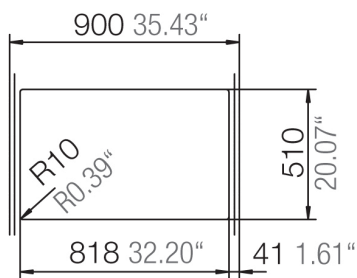

Installation: Topmount  
Cut Out

MEASUREMENTS IN MM / INCH