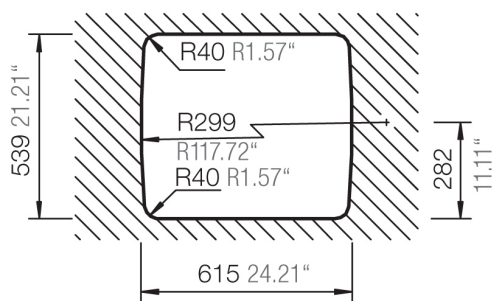

Installation: Topmount
Cut Out

MEASUREMENTS IN MM / INCH