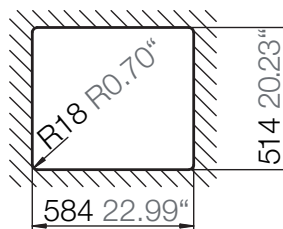

Installation: Topmount
Cut Out

Installation: Undermount
Cut Out

MEASUREMENTS IN MM / INCH