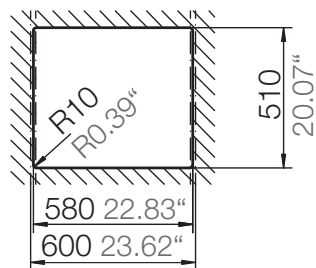

Installation: Topmount
Cut Out

Installation: Undermount
Cut Out

MEASUREMENTS IN MM / INCH