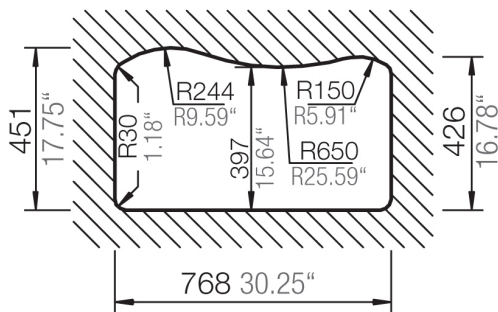

Installation: Undermount  
Cut Out

MEASUREMENTS IN MM / INCH