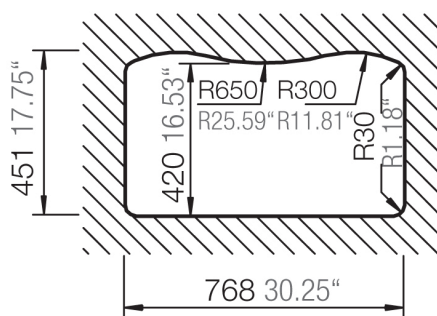

Installation: Undermount  
Cut Out

MEASUREMENTS IN MM / INCH