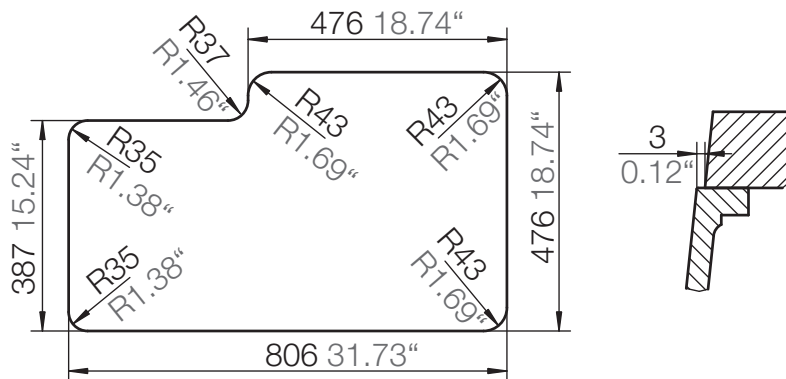

Installation: Undermount  
Cut Out

MEASUREMENTS IN MM / INCH