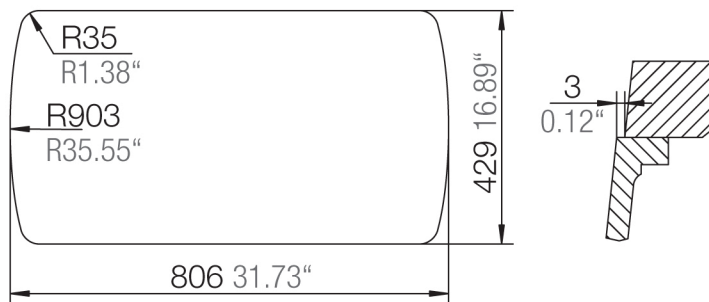

Installation: Undermount
Cut Out

MEASUREMENTS IN MM / INCH