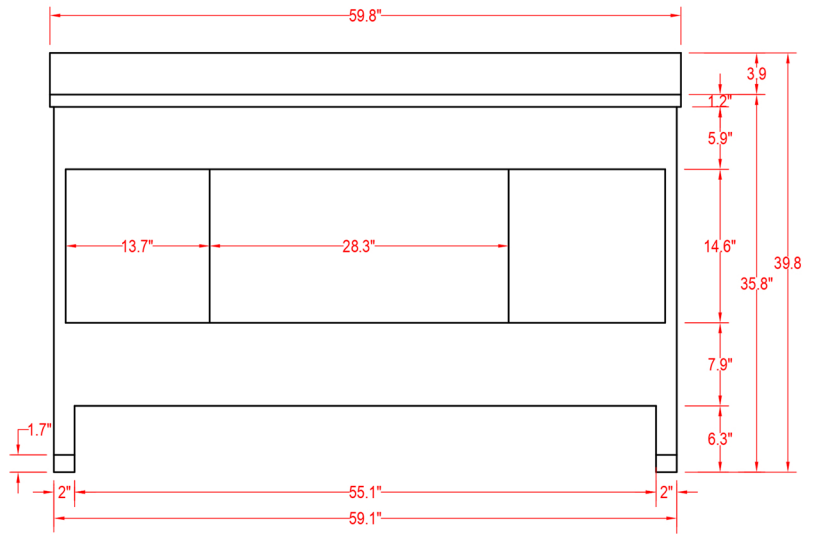

Specification Sheet

Ricca 60" Vanity

Mirror: 59.1"x27.56" inch
Cabinet: 59.8"x22"x35.8" inch
Handle: 6" inch

(PLAN)

(BACK)

 ALL DIMENSIONS & SPECIFICATIONS ARE APPROXIMATE & SUBJECT TO CHANGE WITHOUT NOTICE.