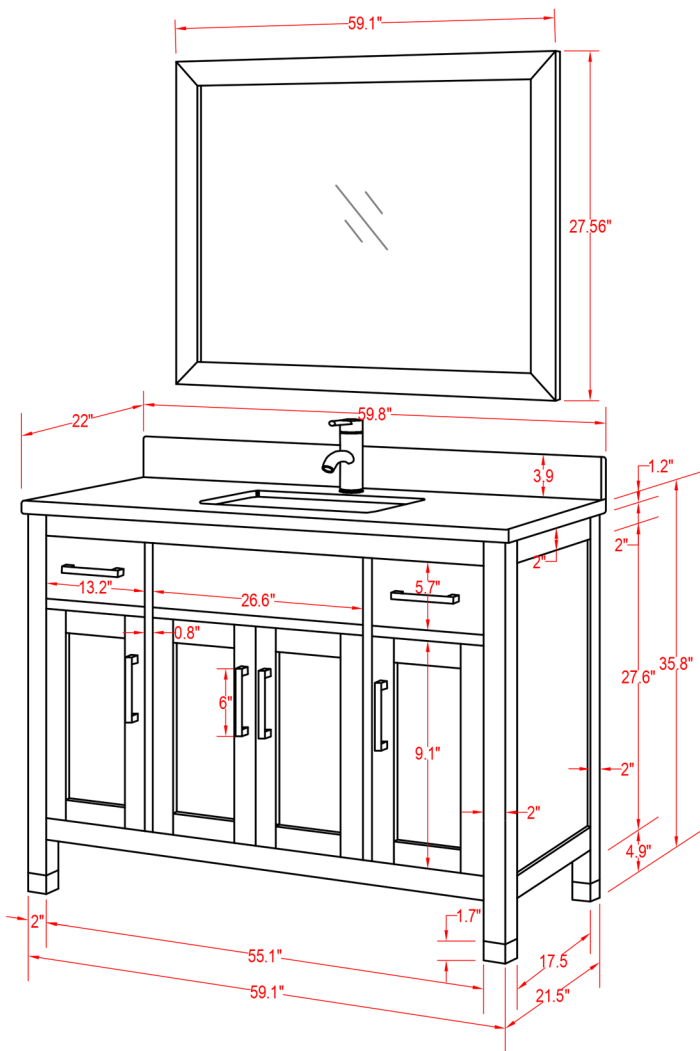

Specification Sheet

Ricca 60" Vanity

Mirror: 59.1"x27.56" inch
Cabinet: 59.8"x22"x35.8" inch
Handle: 6" inch

(PLAN)

(BACK)

 ALL DIMENSIONS & SPECIFICATIONS ARE APPROXIMATE & SUBJECT TO CHANGE WITHOUT NOTICE.