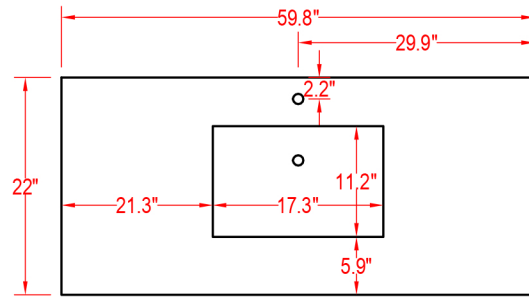

Specification Sheet

Ricca 60" Vanity

Mirror: 59.1"x27.56" inch
Cabinet: 59.8"x22"x35.8" inch
Handle: 6" inch

(PLAN)

(BACK)

 ALL DIMENSIONS & SPECIFICATIONS ARE APPROXIMATE & SUBJECT TO CHANGE WITHOUT NOTICE.