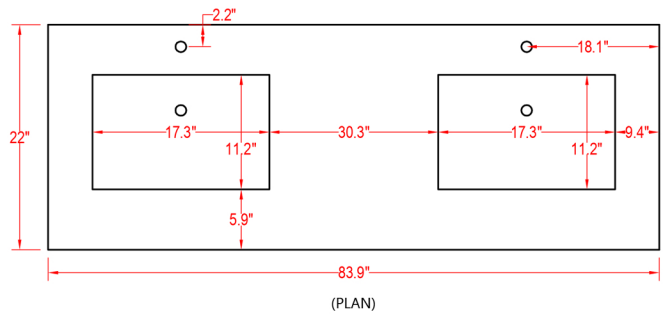

Specification Sheet

Ricca 84" Vanity

Mirror: 27.56"x27.56" inch
Cabinet: 83.9"x22"x35.8" inch
Handle: 6" inch

 ALL DIMENSIONS & SPECIFICATIONS ARE APPROXIMATE & SUBJECT TO CHANGE WITHOUT NOTICE.