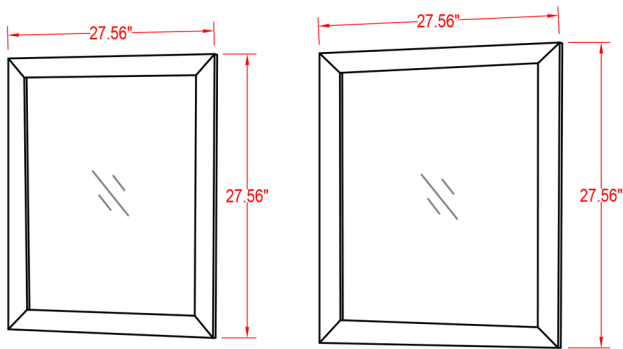

Specification Sheet

Ricca 84" Vanity

Mirror: 27.56"x27.56" inch
Cabinet: 83.9"x22"x35.8" inch
Handle: 6" inch

 ALL DIMENSIONS & SPECIFICATIONS ARE APPROXIMATE & SUBJECT TO CHANGE WITHOUT NOTICE.