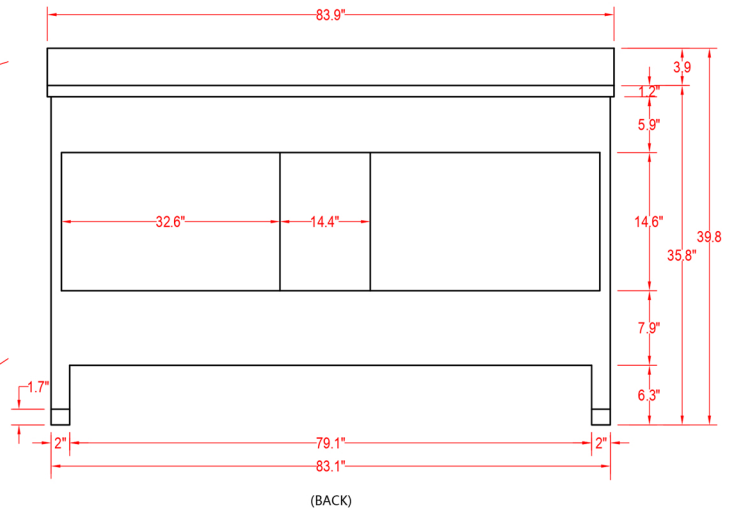

Specification Sheet

Ricca 84" Vanity

Mirror: 27.56"x27.56" inch
Cabinet: 83.9"x22"x35.8" inch
Handle: 6" inch

 ALL DIMENSIONS & SPECIFICATIONS ARE APPROXIMATE & SUBJECT TO CHANGE WITHOUT NOTICE.