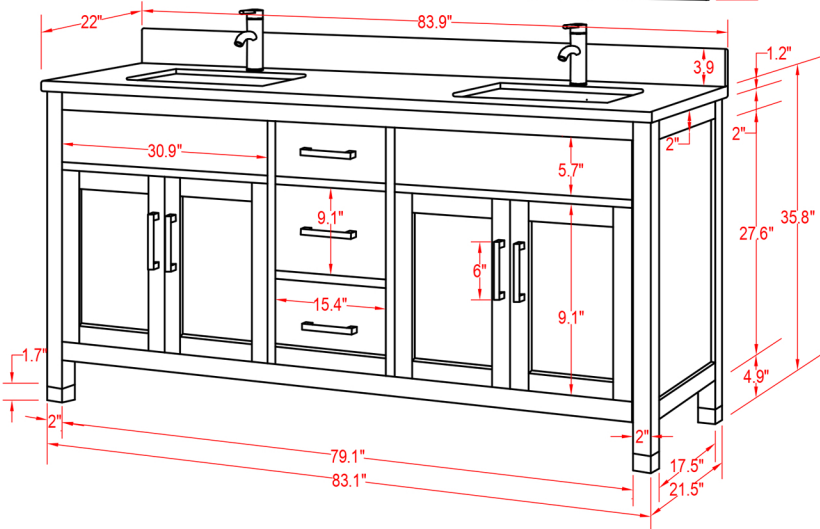

Specification Sheet

Ricca 84" Vanity

Mirror: 27.56"x27.56" inch
Cabinet: 83.9"x22"x35.8" inch
Handle: 6" inch

 ALL DIMENSIONS & SPECIFICATIONS ARE APPROXIMATE & SUBJECT TO CHANGE WITHOUT NOTICE.