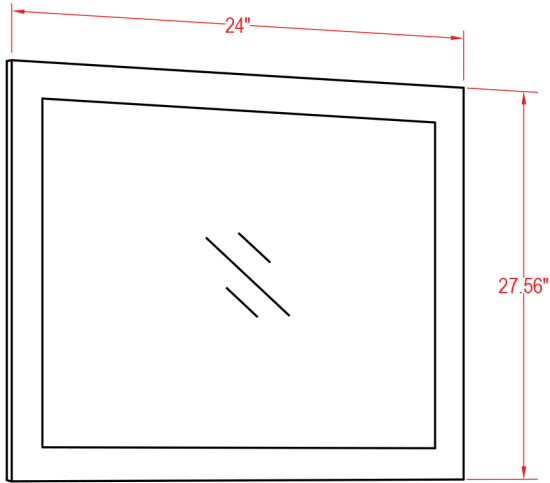

Specification Sheet

Argentina 24" Vanity

Mirror: 27.56"x24" inch
Cabinet: 24"x18.1"x35.8" inch
Handle: 6.2" inch

(BACK)

ALL DIMENSIONS & SPECIFICATIONS ARE APPROXIMATE & SUBJECT TO CHANGE WITHOUT NOTICE.