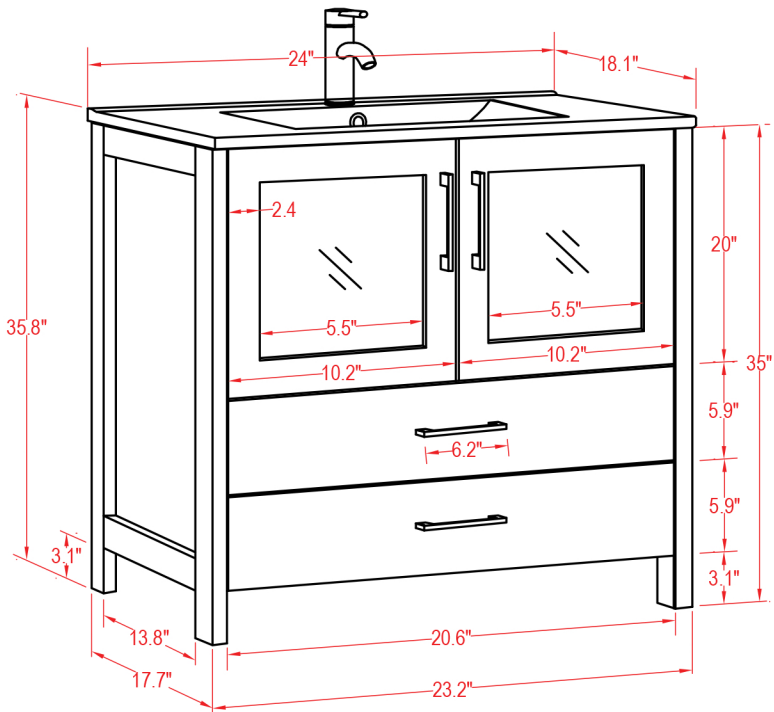

Specification Sheet

Argentina 24" Vanity

Mirror: 27.56"x24" inch
Cabinet: 24"x18.1"x35.8" inch
Handle: 6.2" inch

(BACK)

ALL DIMENSIONS & SPECIFICATIONS ARE APPROXIMATE & SUBJECT TO CHANGE WITHOUT NOTICE.