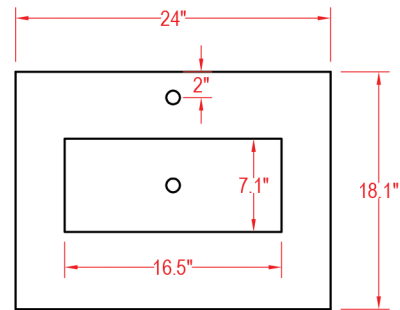

Specification Sheet

Argentina 24" Vanity

Mirror: 27.56"x24" inch
Cabinet: 24"x18.1"x35.8" inch
Handle: 6.2" inch

(BACK)

ALL DIMENSIONS & SPECIFICATIONS ARE APPROXIMATE & SUBJECT TO CHANGE WITHOUT NOTICE.