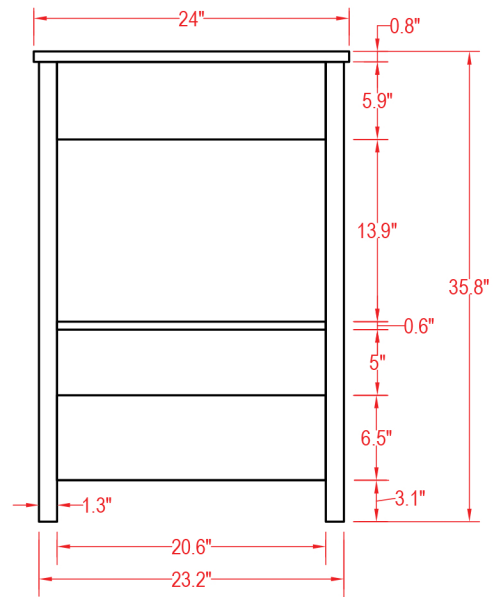

Specification Sheet

Argentina 24" Vanity

Mirror: 27.56"x24" inch
Cabinet: 24"x18.1"x35.8" inch
Handle: 6.2" inch

(BACK)

ALL DIMENSIONS & SPECIFICATIONS ARE APPROXIMATE & SUBJECT TO CHANGE WITHOUT NOTICE.