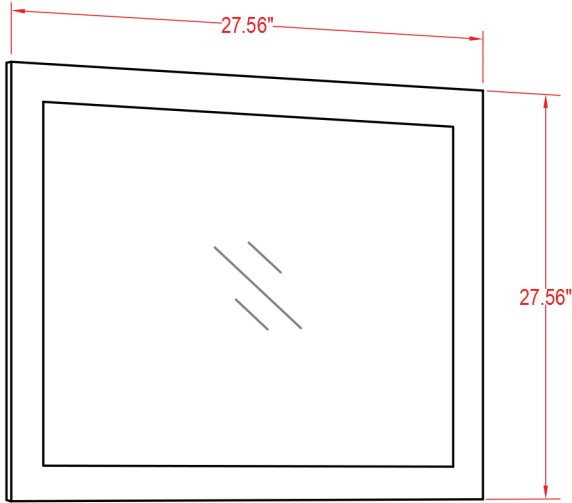

## Argentina 30" Vanity

Mirror: 27.56"x27.56" inch
Cabinet: 29.9"x18.1"x35.8" inch
Handle: 6.2" inch

(PLAN)

(BACK)

 ALL DIMENSIONS & SPECIFICATIONS ARE APPROXIMATE & SUBJECT TO CHANGE WITHOUT NOTICE.