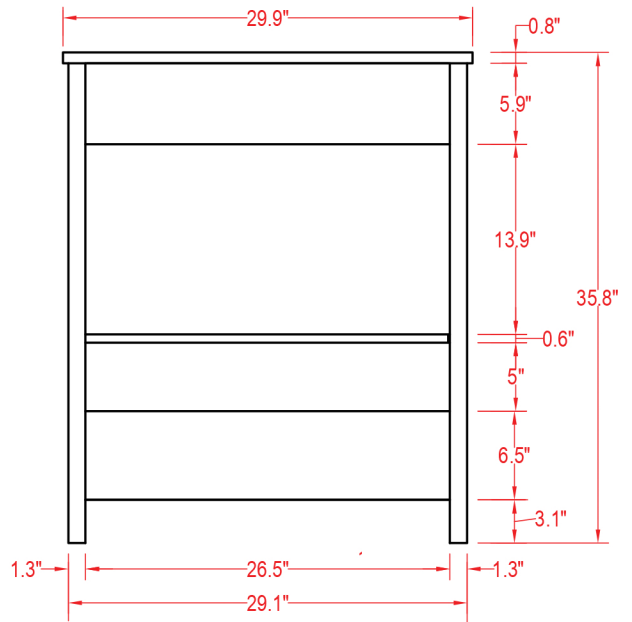

## Argentina 30" Vanity

Mirror: 27.56"x27.56" inch
Cabinet: 29.9"x18.1"x35.8" inch
Handle: 6.2" inch

(PLAN)

(BACK)

 ALL DIMENSIONS & SPECIFICATIONS ARE APPROXIMATE & SUBJECT TO CHANGE WITHOUT NOTICE.