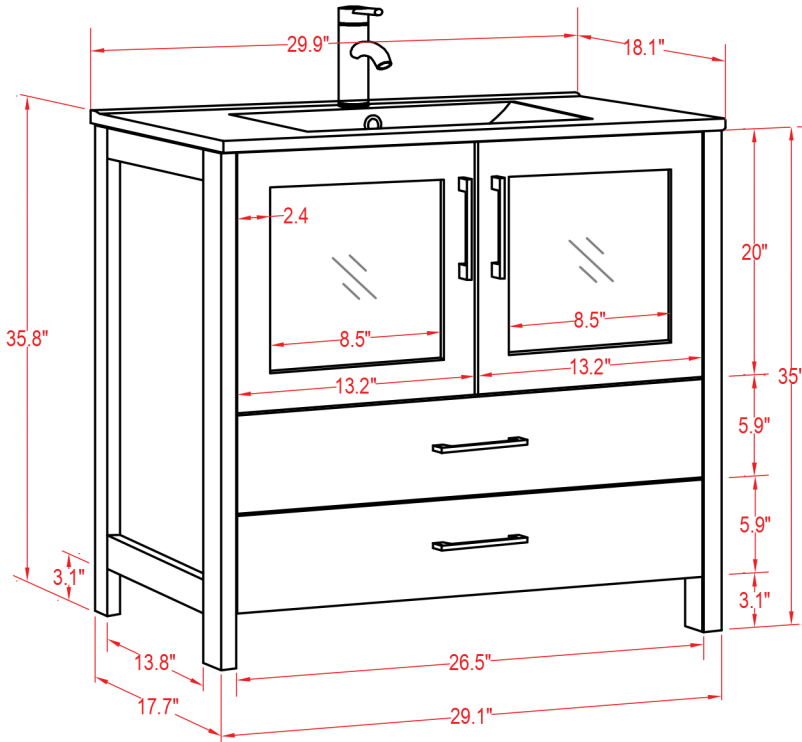

## Argentina 30" Vanity

Mirror: 27.56"x27.56" inch
Cabinet: 29.9"x18.1"x35.8" inch
Handle: 6.2" inch

(PLAN)

(BACK)

 ALL DIMENSIONS & SPECIFICATIONS ARE APPROXIMATE & SUBJECT TO CHANGE WITHOUT NOTICE.