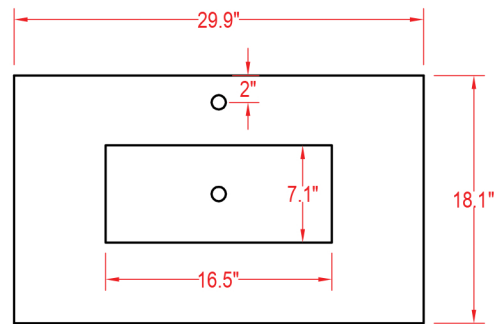

# Specification Sheet

## Argentina 30" Vanity

Mirror: 27.56"x27.56" inch
Cabinet: 29.9"x18.1"x35.8" inch
Handle: 6.2" inch

(PLAN)

(BACK)

 ALL DIMENSIONS & SPECIFICATIONS ARE APPROXIMATE & SUBJECT TO CHANGE WITHOUT NOTICE.