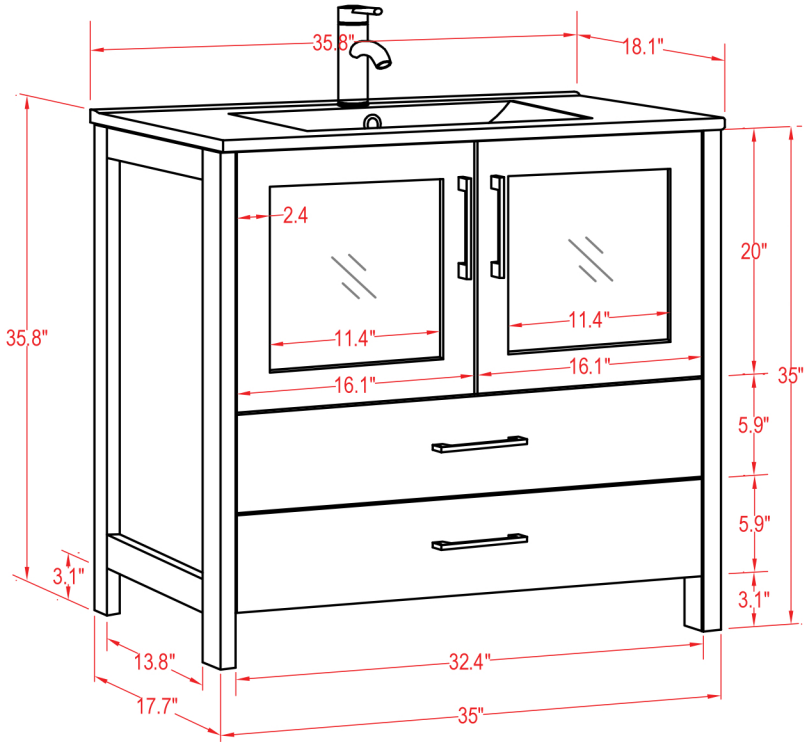

## Argentina 36" Vanity

Mirror: 35.8"x27.56" inch
Cabinet: 35.8"x18.1"x35.8" inch
Handle: 6.2" inch

(PLAN)

(BACK)

**! ALL DIMENSIONS & SPECIFICATIONS ARE APPROXIMATE & SUBJECT TO CHANGE WITHOUT NOTICE.**