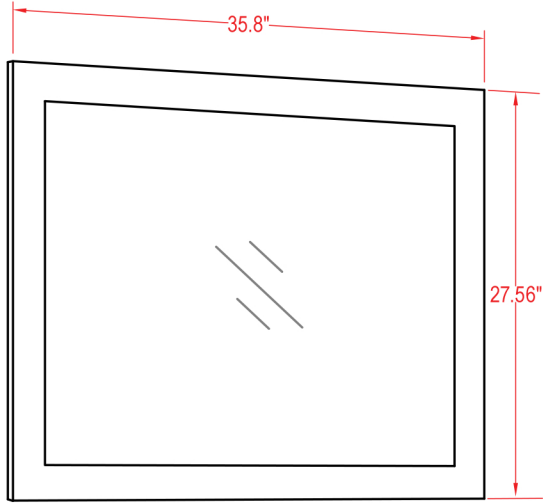

## Argentina 36" Vanity

Mirror: 35.8"x27.56" inch
Cabinet: 35.8"x18.1"x35.8" inch
Handle: 6.2" inch

(PLAN)

(BACK)

**! ALL DIMENSIONS & SPECIFICATIONS ARE APPROXIMATE & SUBJECT TO CHANGE WITHOUT NOTICE.**