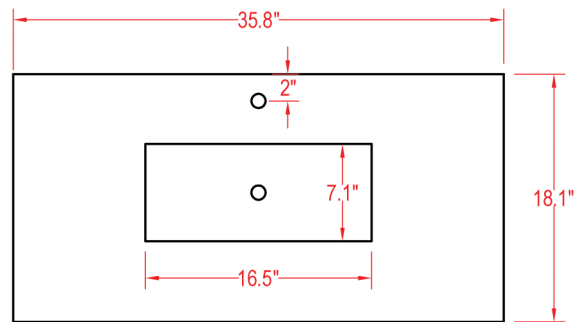

## Argentina 36" Vanity

Mirror: 35.8"x27.56" inch
Cabinet: 35.8"x18.1"x35.8" inch
Handle: 6.2" inch

(PLAN)

(BACK)

**! ALL DIMENSIONS & SPECIFICATIONS ARE APPROXIMATE & SUBJECT TO CHANGE WITHOUT NOTICE.**