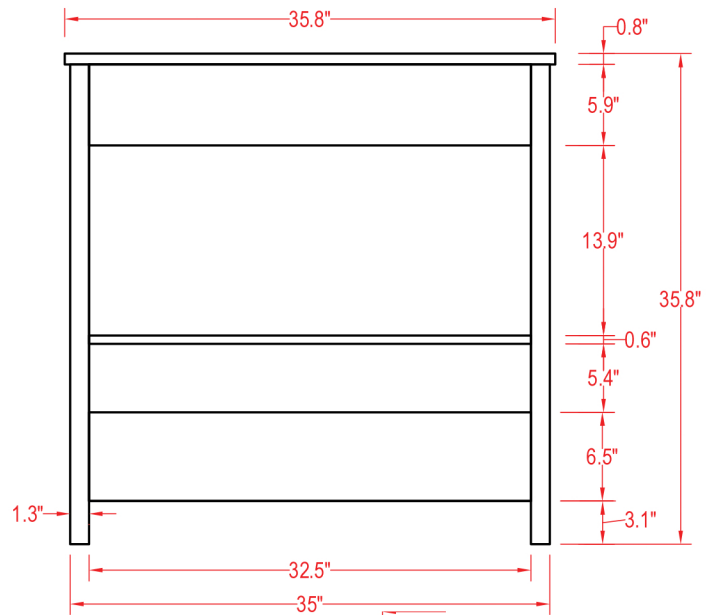

## Argentina 36" Vanity

Mirror: 35.8"x27.56" inch
Cabinet: 35.8"x18.1"x35.8" inch
Handle: 6.2" inch

(PLAN)

(BACK)

**! ALL DIMENSIONS & SPECIFICATIONS ARE APPROXIMATE & SUBJECT TO CHANGE WITHOUT NOTICE.**