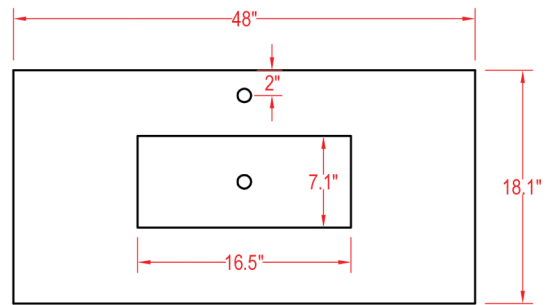

## Argentina 48" Vanity

Mirror: 48"x27.56" inch
Cabinet: 48"x18.1"x35.8" inch
Handle: 6.2" inch

(PLAN)

(BACK)

 ALL DIMENSIONS & SPECIFICATIONS ARE APPROXIMATE & SUBJECT TO CHANGE WITHOUT NOTICE.