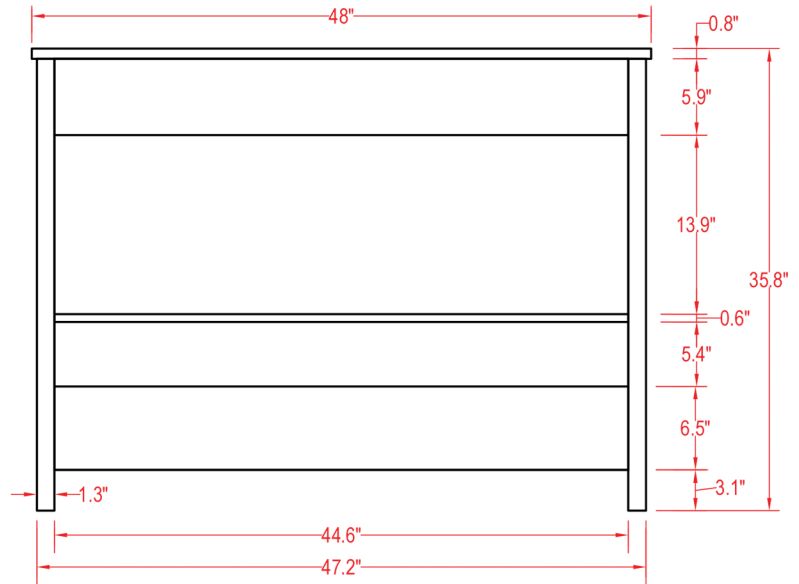

# Specification Sheet

## Argentina 48" Vanity

Mirror: 48"x27.56" inch
Cabinet: 48"x18.1"x35.8" inch
Handle: 6.2" inch

(PLAN)

(BACK)

 ALL DIMENSIONS & SPECIFICATIONS ARE APPROXIMATE & SUBJECT TO CHANGE WITHOUT NOTICE.