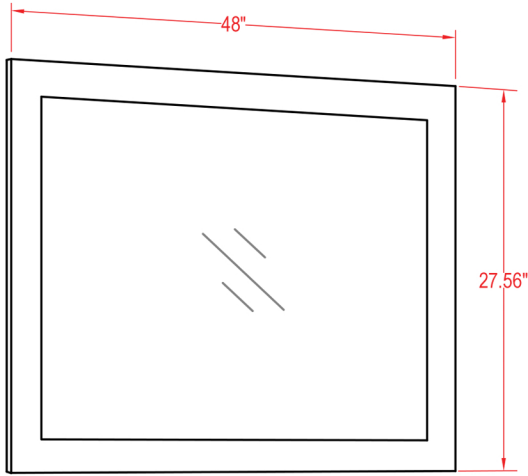

## Argentina 48" Vanity

Mirror: 48"x27.56" inch
Cabinet: 48"x18.1"x35.8" inch
Handle: 6.2" inch

(PLAN)

(BACK)

 ALL DIMENSIONS & SPECIFICATIONS ARE APPROXIMATE & SUBJECT TO CHANGE WITHOUT NOTICE.