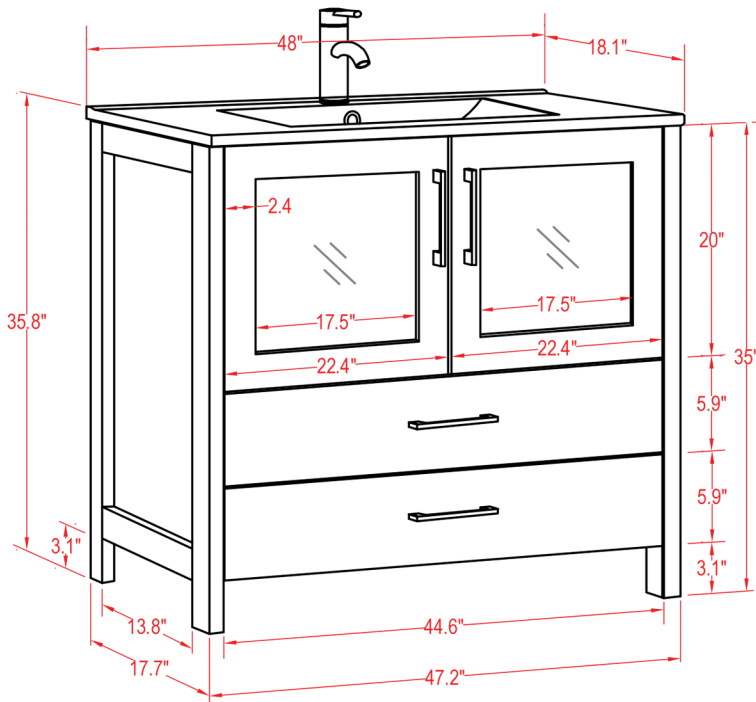

## Argentina 48" Vanity

Mirror: 48"x27.56" inch
Cabinet: 48"x18.1"x35.8" inch
Handle: 6.2" inch

(PLAN)

(BACK)

 ALL DIMENSIONS & SPECIFICATIONS ARE APPROXIMATE & SUBJECT TO CHANGE WITHOUT NOTICE.