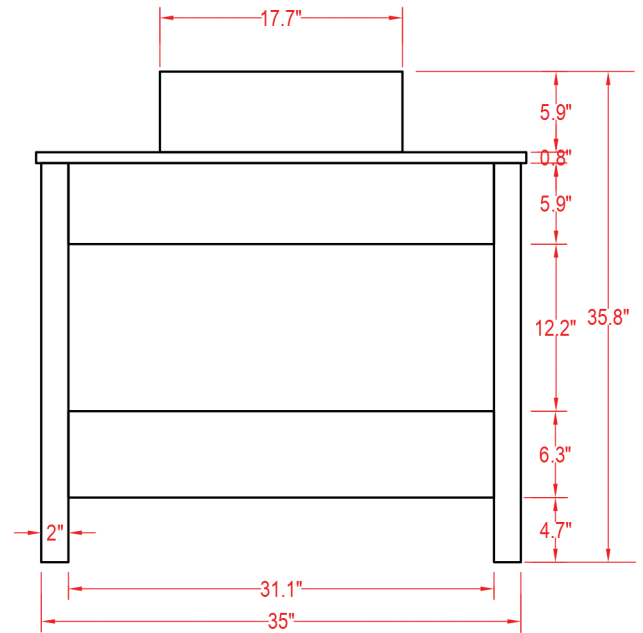

Specification Sheet

Aruba 36" Vanity

Mirror: 35.8"x27.56" inch
Cabinet: 35"x19.7"x35.8" inch
Handle: 7"inch

(PLAN)

(BACK)

 ALL DIMENSIONS & SPECIFICATIONS ARE APPROXIMATE & SUBJECT TO CHANGE WITHOUT NOTICE.