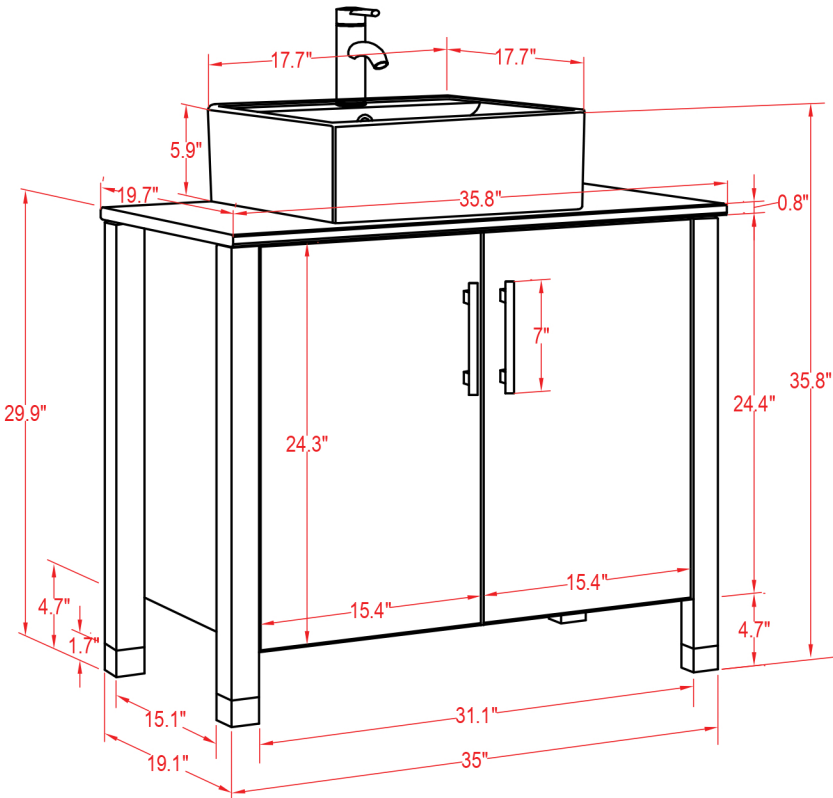

Specification Sheet

Aruba 36" Vanity

Mirror: 35.8"x27.56" inch
Cabinet: 35"x19.7"x35.8" inch
Handle: 7"inch

(PLAN)

(BACK)

 ALL DIMENSIONS & SPECIFICATIONS ARE APPROXIMATE & SUBJECT TO CHANGE WITHOUT NOTICE.