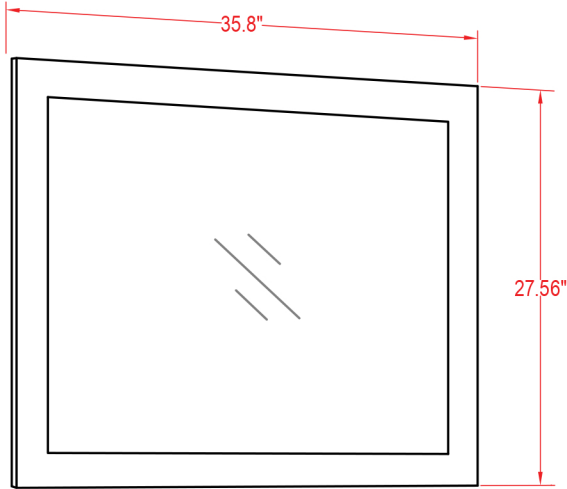

Specification Sheet

Aruba 36" Vanity

Mirror: 35.8"x27.56" inch
Cabinet: 35"x19.7"x35.8" inch
Handle: 7"inch

(PLAN)

(BACK)

 ALL DIMENSIONS & SPECIFICATIONS ARE APPROXIMATE & SUBJECT TO CHANGE WITHOUT NOTICE.