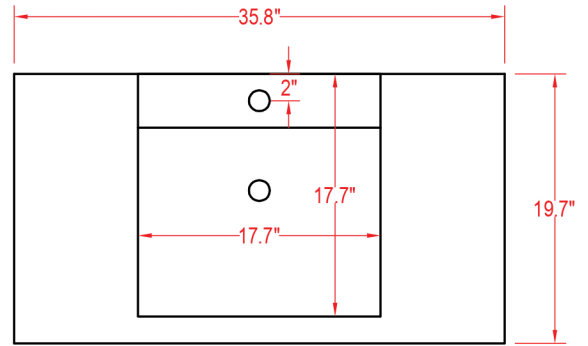

Specification Sheet

Aruba 36" Vanity

Mirror: 35.8"x27.56" inch
Cabinet: 35"x19.7"x35.8" inch
Handle: 7"inch

(PLAN)

(BACK)

 ALL DIMENSIONS & SPECIFICATIONS ARE APPROXIMATE & SUBJECT TO CHANGE WITHOUT NOTICE.