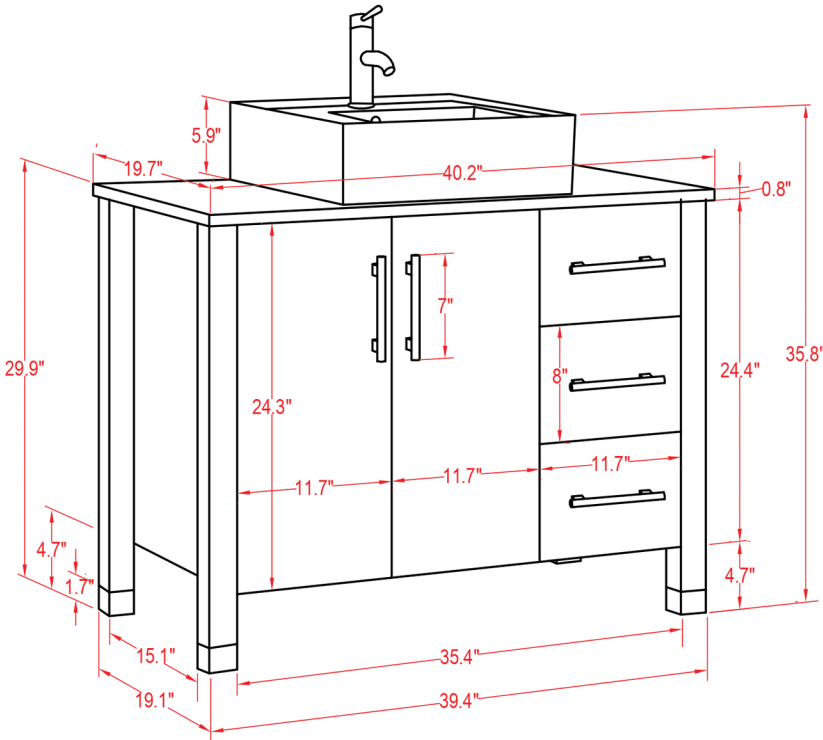

Specification Sheet

Aruba 40" Vanity

Mirror: 35.8"x27.56" inch
Cabinet: 40.2"x19.7"x35.8" inch
Handle: 7"inch

(PLAN)

(BACK)

 ALL DIMENSIONS & SPECIFICATIONS ARE APPROXIMATE & SUBJECT TO CHANGE WITHOUT NOTICE.