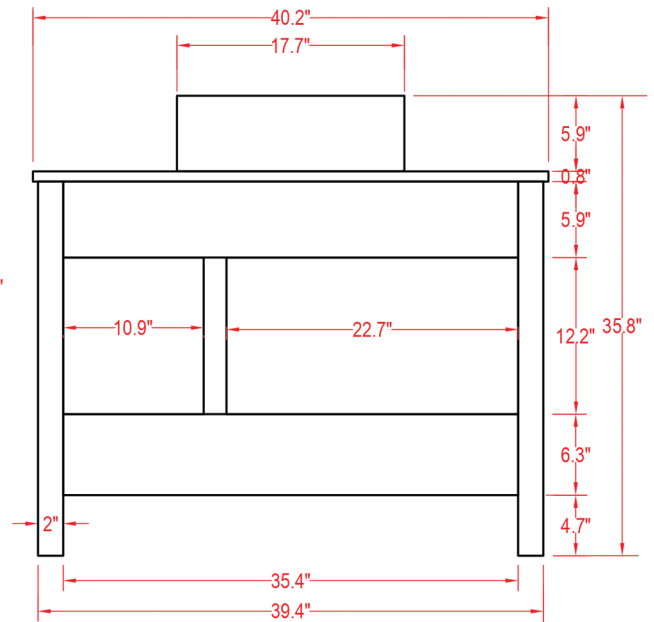

Specification Sheet

Aruba 40" Vanity

Mirror: 35.8"x27.56" inch
Cabinet: 40.2"x19.7"x35.8" inch
Handle: 7"inch

(PLAN)

(BACK)

 ALL DIMENSIONS & SPECIFICATIONS ARE APPROXIMATE & SUBJECT TO CHANGE WITHOUT NOTICE.