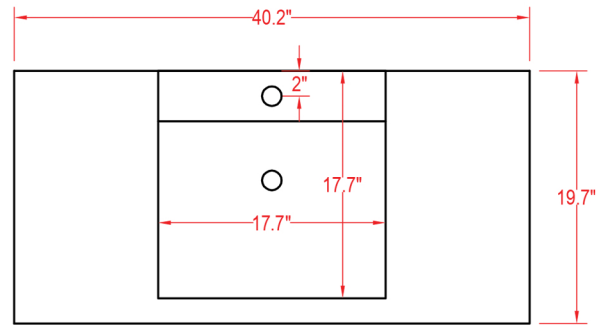

Specification Sheet

Aruba 40" Vanity

Mirror: 35.8"x27.56" inch
Cabinet: 40.2"x19.7"x35.8" inch
Handle: 7"inch

(PLAN)

(BACK)

 ALL DIMENSIONS & SPECIFICATIONS ARE APPROXIMATE & SUBJECT TO CHANGE WITHOUT NOTICE.