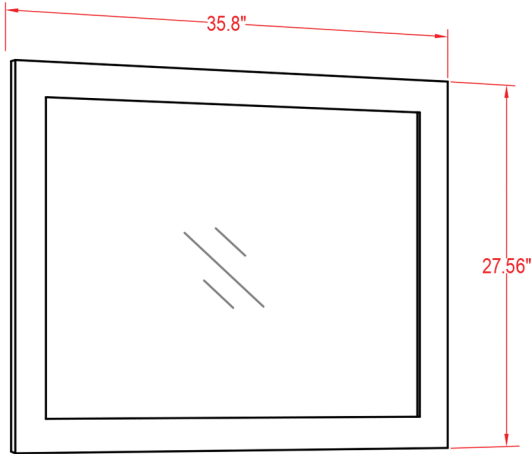

Specification Sheet

Aruba 40" Vanity

Mirror: 35.8"x27.56" inch
Cabinet: 40.2"x19.7"x35.8" inch
Handle: 7"inch

(PLAN)

(BACK)

 ALL DIMENSIONS & SPECIFICATIONS ARE APPROXIMATE & SUBJECT TO CHANGE WITHOUT NOTICE.