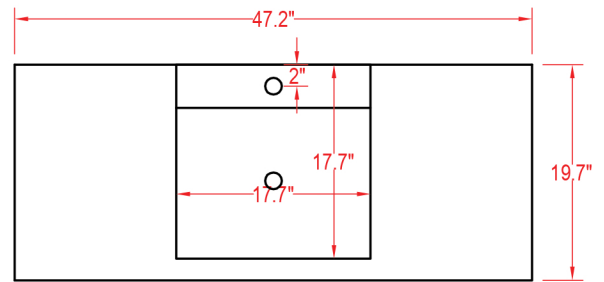

Specification Sheet

Aruba 48" Vanity

| |
|---------------------------------|
| Mirror: 48"x27.56" inch |
| Cabinet: 47.2"x19.7"x35.8" inch |
| Handle: 7"inch |

(BACK)

 ALL DIMENSIONS & SPECIFICATIONS ARE APPROXIMATE & SUBJECT TO CHANGE WITHOUT NOTICE.