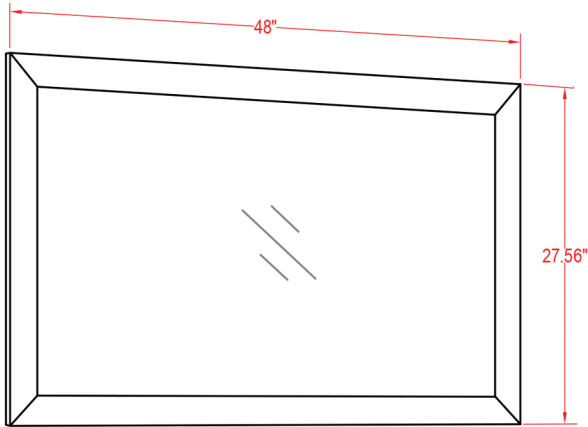

Specification Sheet

Aruba 48" Vanity

| |
|---------------------------------|
| Mirror: 48"x27.56" inch |
| Cabinet: 47.2"x19.7"x35.8" inch |
| Handle: 7"inch |

(BACK)

 ALL DIMENSIONS & SPECIFICATIONS ARE APPROXIMATE & SUBJECT TO CHANGE WITHOUT NOTICE.