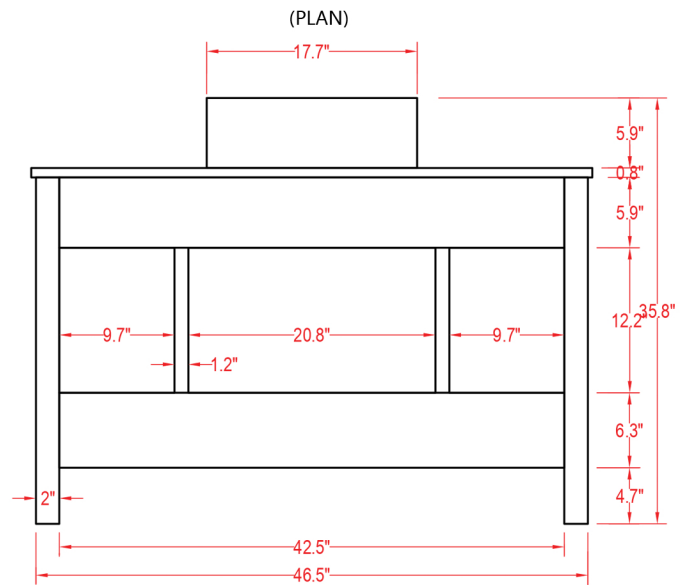

Specification Sheet

Aruba 48" Vanity

| |
|---------------------------------|
| Mirror: 48"x27.56" inch |
| Cabinet: 47.2"x19.7"x35.8" inch |
| Handle: 7"inch |

(BACK)

 ALL DIMENSIONS & SPECIFICATIONS ARE APPROXIMATE & SUBJECT TO CHANGE WITHOUT NOTICE.