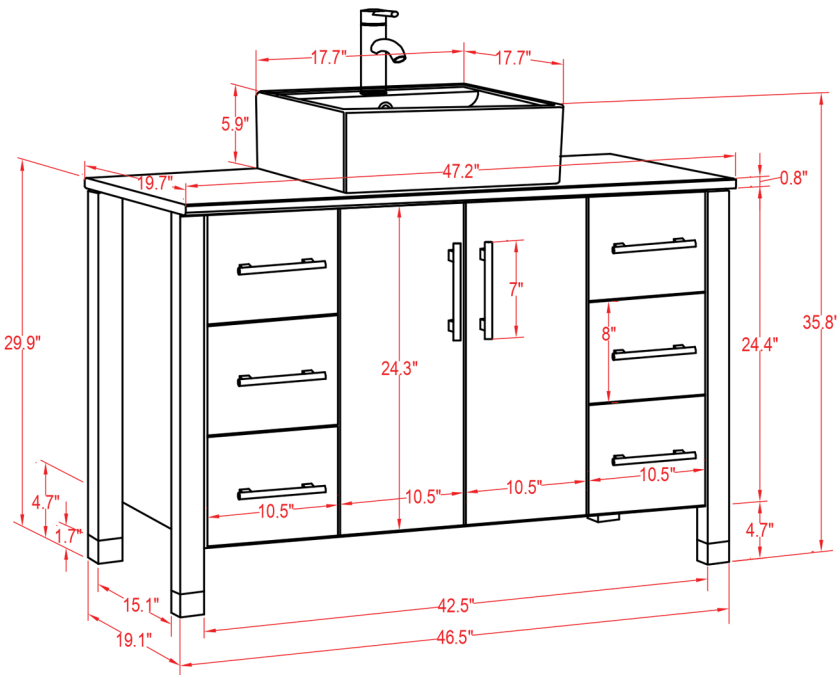

Specification Sheet

Aruba 48" Vanity

| |
|---------------------------------|
| Mirror: 48"x27.56" inch |
| Cabinet: 47.2"x19.7"x35.8" inch |
| Handle: 7"inch |

(BACK)

 ALL DIMENSIONS & SPECIFICATIONS ARE APPROXIMATE & SUBJECT TO CHANGE WITHOUT NOTICE.