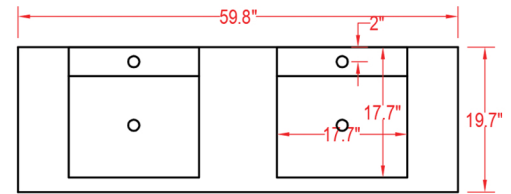

Specification Sheet

Aruba 60" Vanity

Mirror: 24"x27.56" inch
Cabinet: 59.8"x19.7"x35.8" incl
Handle: 7"inch

 ALL DIMENSIONS & SPECIFICATIONS ARE APPROXIMATE & SUBJECT TO CHANGE WITHOUT NOTICE.