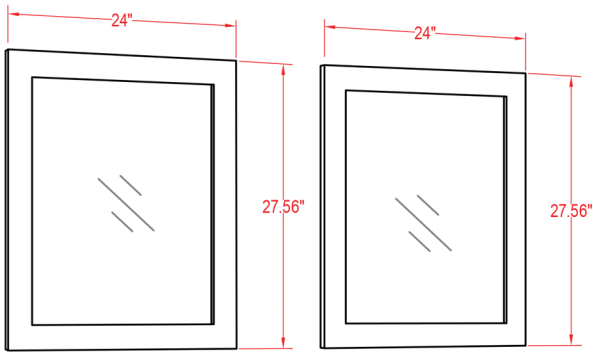

Specification Sheet

Aruba 60" Vanity

Mirror: 24"x27.56" inch
Cabinet: 59.8"x19.7"x35.8" incl
Handle: 7"inch

 ALL DIMENSIONS & SPECIFICATIONS ARE APPROXIMATE & SUBJECT TO CHANGE WITHOUT NOTICE.