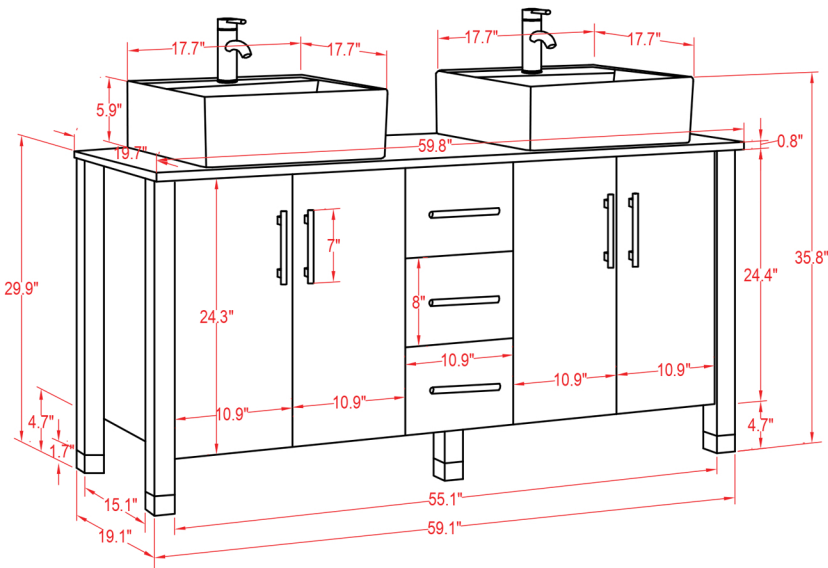

Specification Sheet

Aruba 60" Vanity

Mirror: 24"x27.56" inch
Cabinet: 59.8"x19.7"x35.8" incl
Handle: 7"inch

 ALL DIMENSIONS & SPECIFICATIONS ARE APPROXIMATE & SUBJECT TO CHANGE WITHOUT NOTICE.