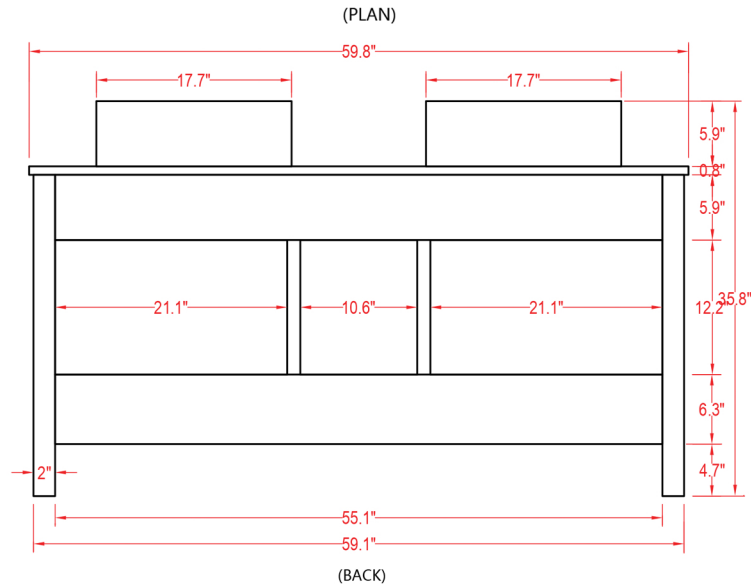

Specification Sheet

Aruba 60" Vanity

Mirror: 24"x27.56" inch
Cabinet: 59.8"x19.7"x35.8" incl
Handle: 7"inch

 ALL DIMENSIONS & SPECIFICATIONS ARE APPROXIMATE & SUBJECT TO CHANGE WITHOUT NOTICE.