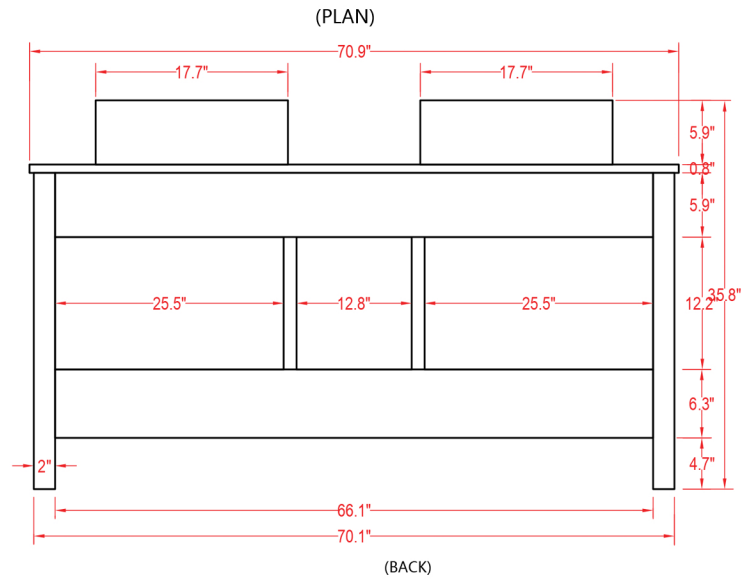

Specification Sheet

Aruba 71" Vanity

Mirror: 48"x27.56" inch
Cabinet: 70.9"x19.7"x35.8" inch
Handle: 7"inch

 ALL DIMENSIONS & SPECIFICATIONS ARE APPROXIMATE & SUBJECT TO CHANGE WITHOUT NOTICE.