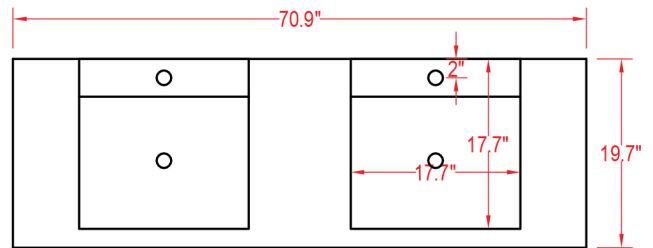

Specification Sheet

Aruba 71" Vanity

Mirror: 48"x27.56" inch
Cabinet: 70.9"x19.7"x35.8" inch
Handle: 7"inch

 ALL DIMENSIONS & SPECIFICATIONS ARE APPROXIMATE & SUBJECT TO CHANGE WITHOUT NOTICE.