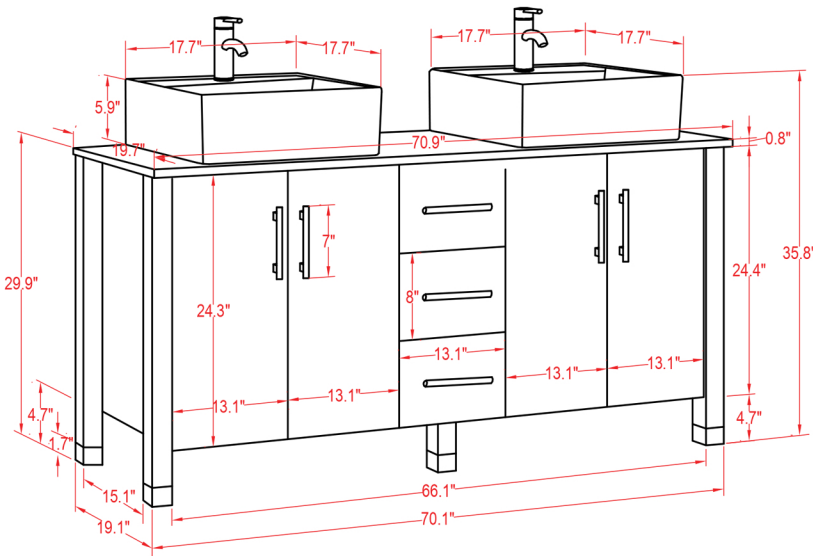

Specification Sheet

Aruba 71" Vanity

Mirror: 48"x27.56" inch
Cabinet: 70.9"x19.7"x35.8" inch
Handle: 7"inch

 ALL DIMENSIONS & SPECIFICATIONS ARE APPROXIMATE & SUBJECT TO CHANGE WITHOUT NOTICE.