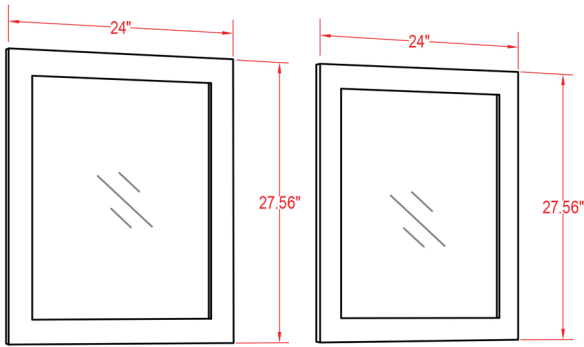

Specification Sheet

Aruba 71" Vanity

Mirror: 48"x27.56" inch
Cabinet: 70.9"x19.7"x35.8" inch
Handle: 7"inch

 ALL DIMENSIONS & SPECIFICATIONS ARE APPROXIMATE & SUBJECT TO CHANGE WITHOUT NOTICE.