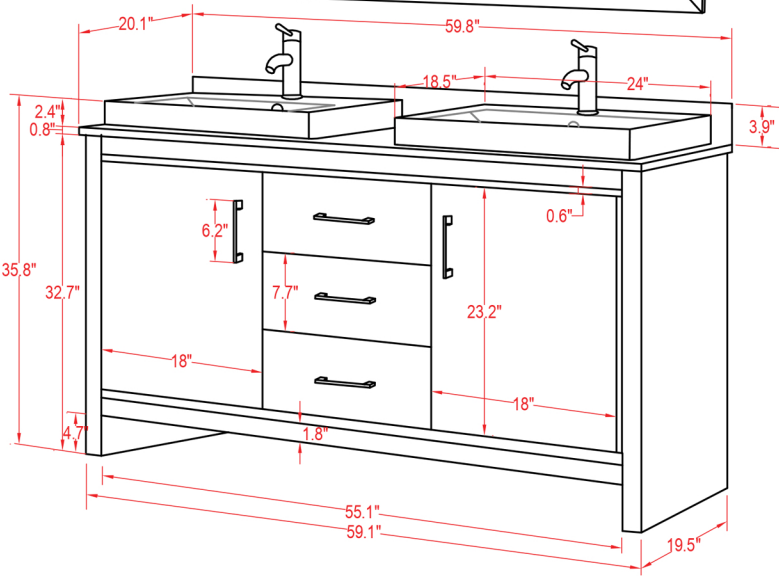

Specification Sheet

Belarus II 60" Vanity

Mirror: (24"+24")x27.56" inch
Cabinet: 59.8"x20.1"x37.4" inch
Handle: 6.2" inch

(PLAN)

(BACK)

 ALL DIMENSIONS & SPECIFICATIONS ARE APPROXIMATE & SUBJECT TO CHANGE WITHOUT NOTICE.