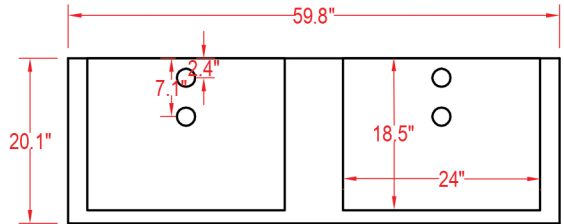

Specification Sheet

Belarus II 60" Vanity

Mirror: (24"+24")x27.56" inch
Cabinet: 59.8"x20.1"x37.4" inch
Handle: 6.2" inch

(PLAN)

(BACK)

 ALL DIMENSIONS & SPECIFICATIONS ARE APPROXIMATE & SUBJECT TO CHANGE WITHOUT NOTICE.