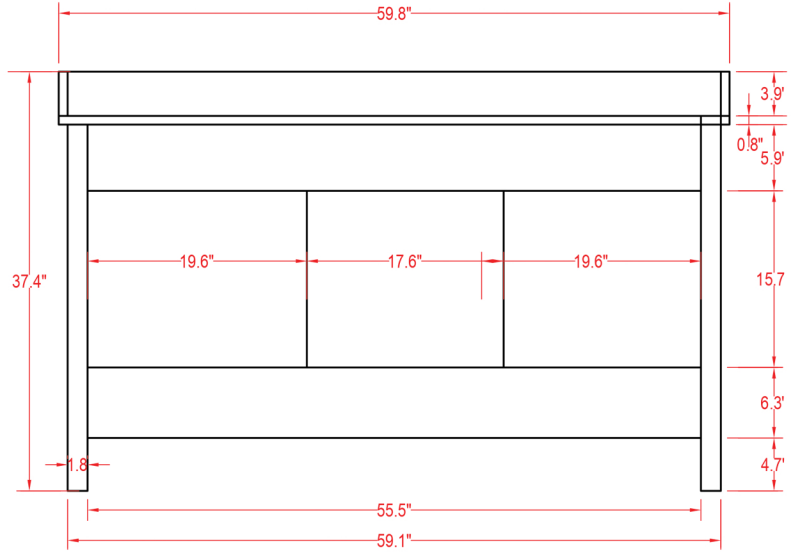

Specification Sheet

Belarus II 60" Vanity

Mirror: (24"+24")x27.56" inch
Cabinet: 59.8"x20.1"x37.4" inch
Handle: 6.2" inch

(PLAN)

(BACK)

 ALL DIMENSIONS & SPECIFICATIONS ARE APPROXIMATE & SUBJECT TO CHANGE WITHOUT NOTICE.