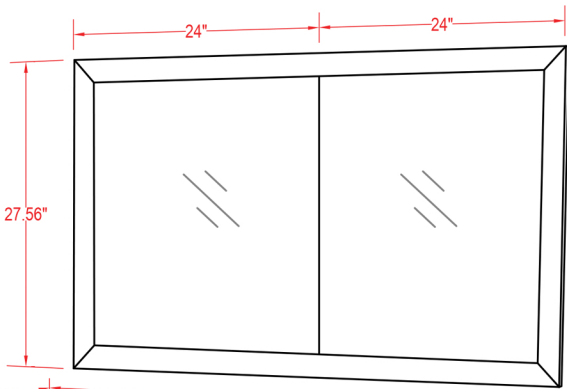

Specification Sheet

Belarus II 60" Vanity

Mirror: (24"+24")x27.56" inch
Cabinet: 59.8"x20.1"x37.4" inch
Handle: 6.2" inch

(PLAN)

(BACK)

 ALL DIMENSIONS & SPECIFICATIONS ARE APPROXIMATE & SUBJECT TO CHANGE WITHOUT NOTICE.