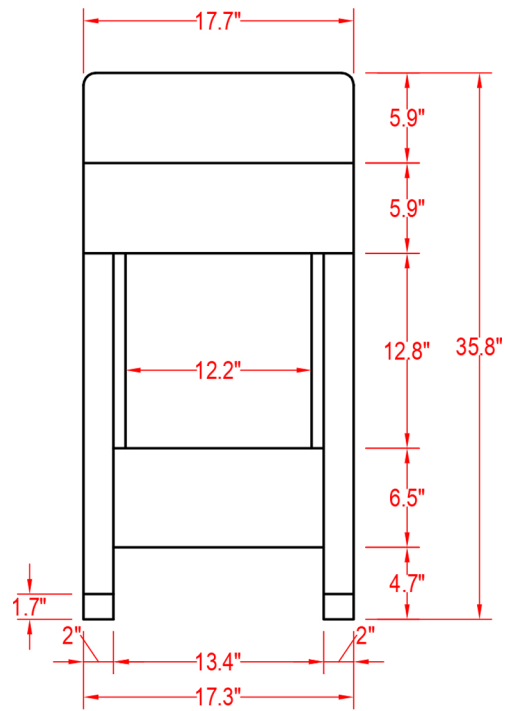

Specification Sheet

Malta 18" Vanity

Mirror: 27.56"x18.1" inch
Cabinet: 17.7"x17.7"x35.8" inch
Handle: 6.9" inch

(BACK)

ALL DIMENSIONS & SPECIFICATIONS ARE APPROXIMATE & SUBJECT TO CHANGE WITHOUT NOTICE.