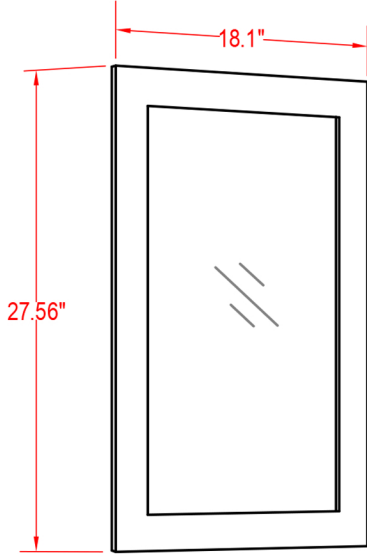

Specification Sheet

Malta 18" Vanity

Mirror: 27.56"x18.1" inch
Cabinet: 17.7"x17.7"x35.8" inch
Handle: 6.9" inch

(BACK)

ALL DIMENSIONS & SPECIFICATIONS ARE APPROXIMATE & SUBJECT TO CHANGE WITHOUT NOTICE.