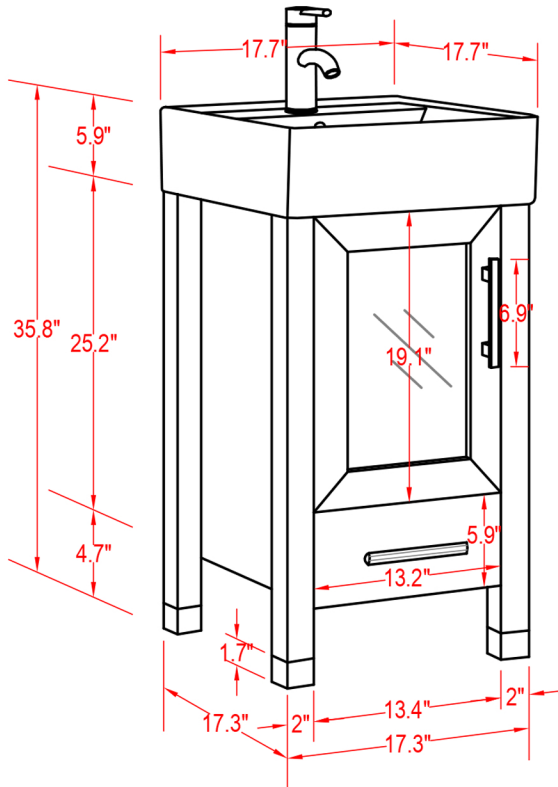

Specification Sheet

Malta 18" Vanity

Mirror: 27.56"x18.1" inch
Cabinet: 17.7"x17.7"x35.8" inch
Handle: 6.9" inch

(BACK)

ALL DIMENSIONS & SPECIFICATIONS ARE APPROXIMATE & SUBJECT TO CHANGE WITHOUT NOTICE.