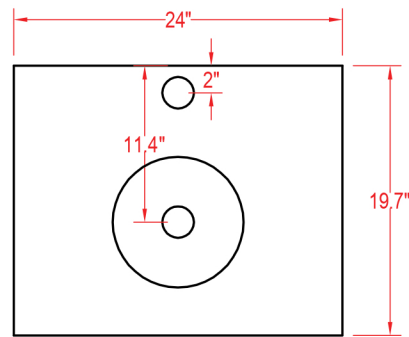

Specification Sheet

Cuba 24" Wall Mounted Vanity

Mirror: 27.56"x24" inch
Cabinet: 24"x19.7"x20.5" inch
Handle: 14.5" inch

(BACK)

ALL DIMENSIONS & SPECIFICATIONS ARE APPROXIMATE & SUBJECT TO CHANGE WITHOUT NOTICE.