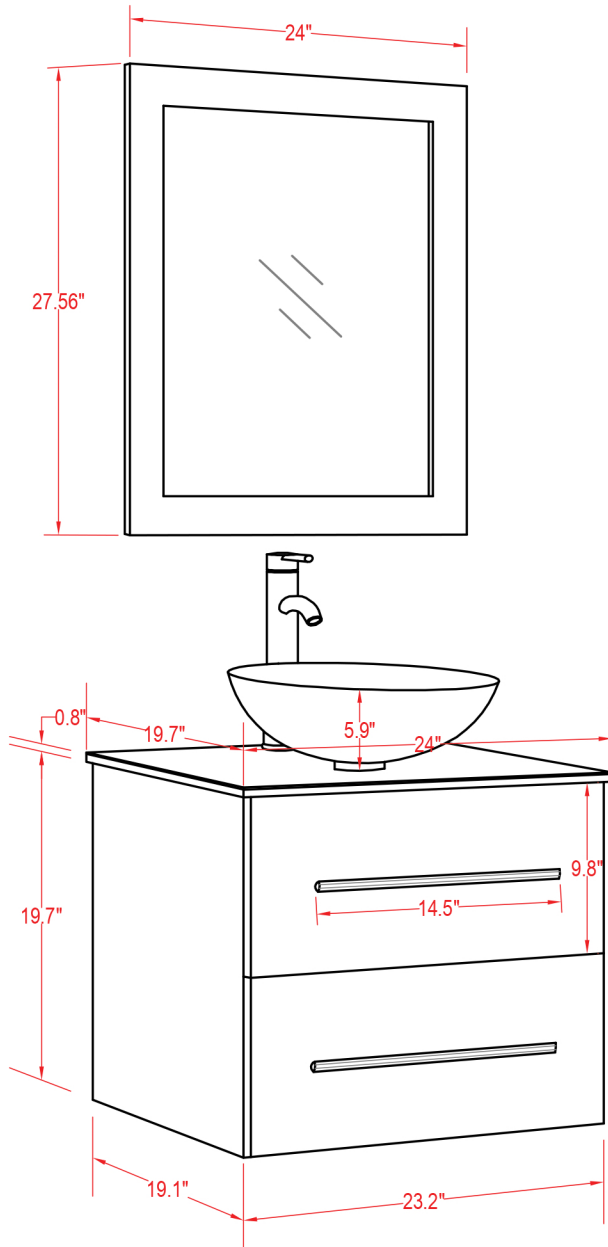

Specification Sheet

Cuba 24" Wall Mounted Vanity

Mirror: 27.56"x24" inch
Cabinet: 24"x19.7"x20.5" inch
Handle: 14.5" inch

(BACK)

ALL DIMENSIONS & SPECIFICATIONS ARE APPROXIMATE & SUBJECT TO CHANGE WITHOUT NOTICE.