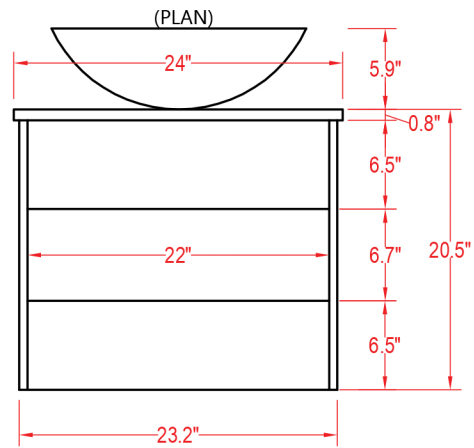

Specification Sheet

Cuba 24" Wall Mounted Vanity

Mirror: 27.56"x24" inch
Cabinet: 24"x19.7"x20.5" inch
Handle: 14.5" inch

(BACK)

ALL DIMENSIONS & SPECIFICATIONS ARE APPROXIMATE & SUBJECT TO CHANGE WITHOUT NOTICE.