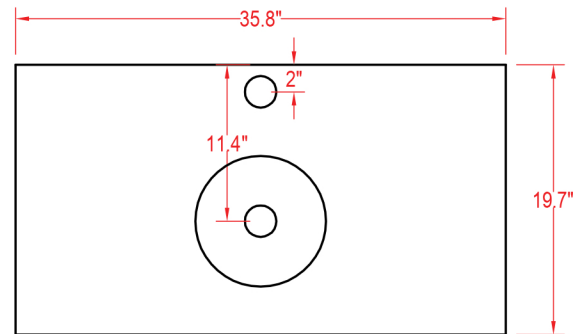

Specification Sheet

Cuba 36" Wall Mounted Vanity

Mirror: 27.56"x35.8" inch
Cabinet: 35.8"x19.7"x20.5" inch
Handle: 14.5" inch

(BACK)

ALL DIMENSIONS & SPECIFICATIONS
ARE APPROXIMATE & SUBJECT TO
CHANGE WITHOUT NOTICE.