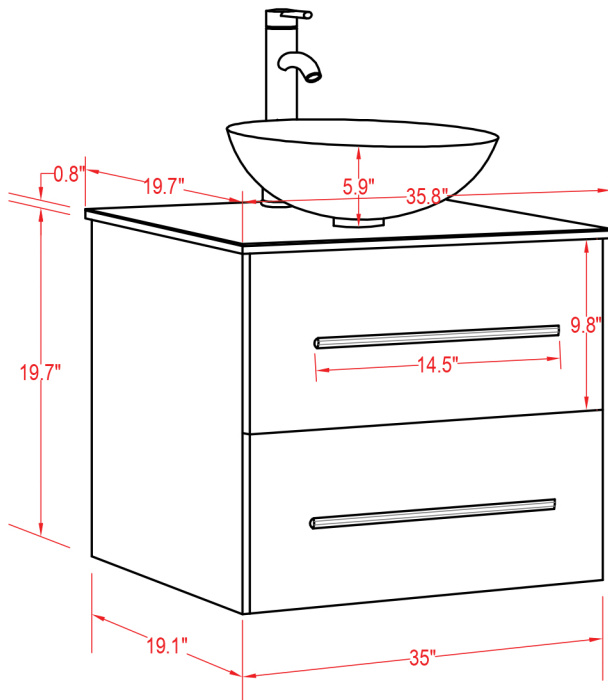

Specification Sheet

Cuba 36" Wall Mounted Vanity

Mirror: 27.56"x35.8" inch
Cabinet: 35.8"x19.7"x20.5" inch
Handle: 14.5" inch

(BACK)

ALL DIMENSIONS & SPECIFICATIONS
ARE APPROXIMATE & SUBJECT TO
CHANGE WITHOUT NOTICE.