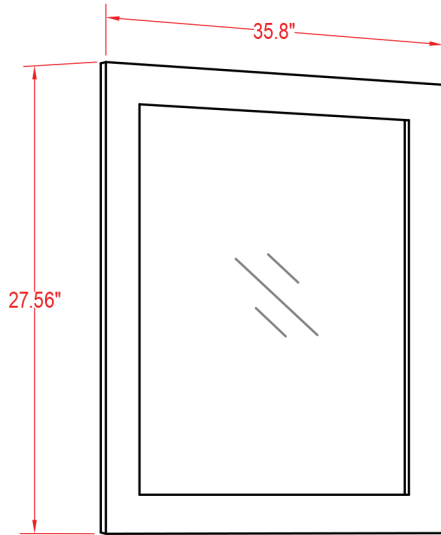

Specification Sheet

Cuba 36" Wall Mounted Vanity

Mirror: 27.56"x35.8" inch
Cabinet: 35.8"x19.7"x20.5" inch
Handle: 14.5" inch

(BACK)

ALL DIMENSIONS & SPECIFICATIONS
ARE APPROXIMATE & SUBJECT TO
CHANGE WITHOUT NOTICE.