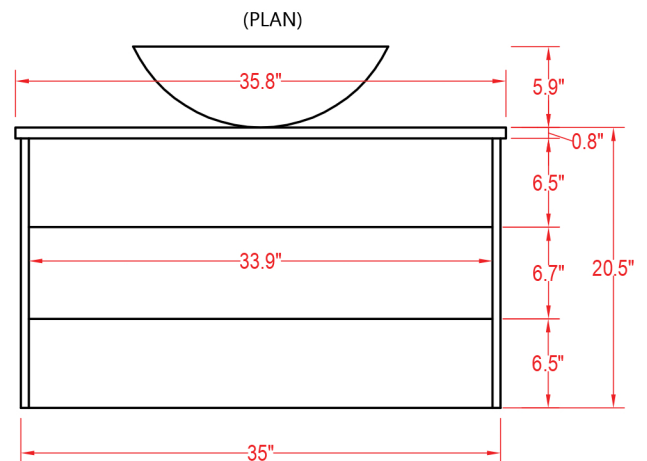

Specification Sheet

Cuba 36" Wall Mounted Vanity

Mirror: 27.56"x35.8" inch
Cabinet: 35.8"x19.7"x20.5" inch
Handle: 14.5" inch

(BACK)

ALL DIMENSIONS & SPECIFICATIONS
ARE APPROXIMATE & SUBJECT TO
CHANGE WITHOUT NOTICE.