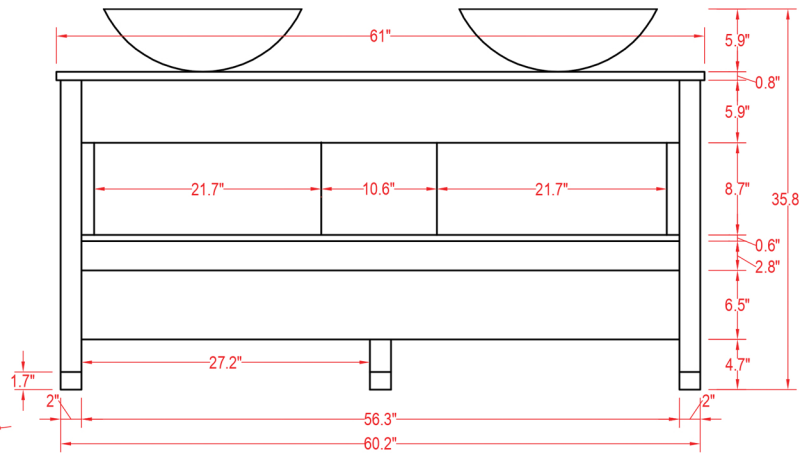

Specification Sheet

Cuba 61" Vanity

| |
|-------------------------------|
| Mirror: 27.56"x24" inch |
| Cabinet: 61"x20.5"x35.8" inch |
| Handle: inch |

(PLAN)

(BACK)

! ALL DIMENSIONS & SPECIFICATIONS ARE APPROXIMATE & SUBJECT TO CHANGE WITHOUT NOTICE.