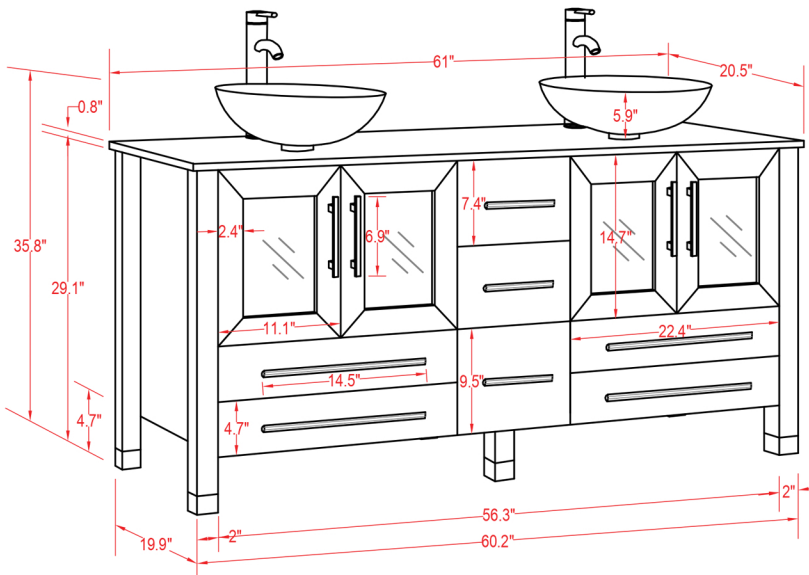

Specification Sheet

Cuba 61" Vanity

| |
|-------------------------------|
| Mirror: 27.56"x24" inch |
| Cabinet: 61"x20.5"x35.8" inch |
| Handle: inch |

(PLAN)

(BACK)

! ALL DIMENSIONS & SPECIFICATIONS ARE APPROXIMATE & SUBJECT TO CHANGE WITHOUT NOTICE.