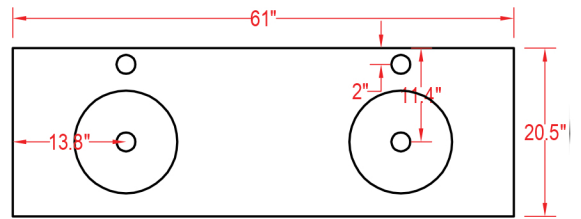

Specification Sheet

Cuba 61" Vanity

| |
|-------------------------------|
| Mirror: 27.56"x24" inch |
| Cabinet: 61"x20.5"x35.8" inch |
| Handle: inch |

(PLAN)

(BACK)

! ALL DIMENSIONS & SPECIFICATIONS ARE APPROXIMATE & SUBJECT TO CHANGE WITHOUT NOTICE.