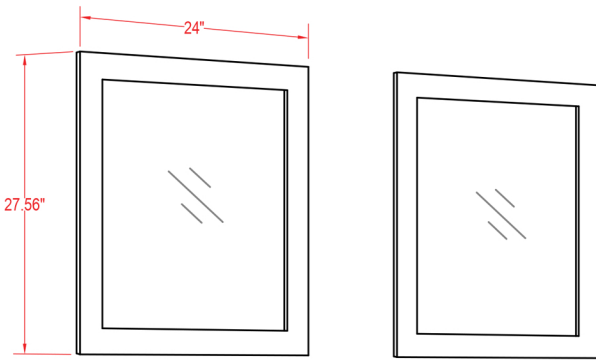

Specification Sheet

Cuba 61" Vanity

| |
|-------------------------------|
| Mirror: 27.56"x24" inch |
| Cabinet: 61"x20.5"x35.8" inch |
| Handle: inch |

(PLAN)

(BACK)

! ALL DIMENSIONS & SPECIFICATIONS ARE APPROXIMATE & SUBJECT TO CHANGE WITHOUT NOTICE.