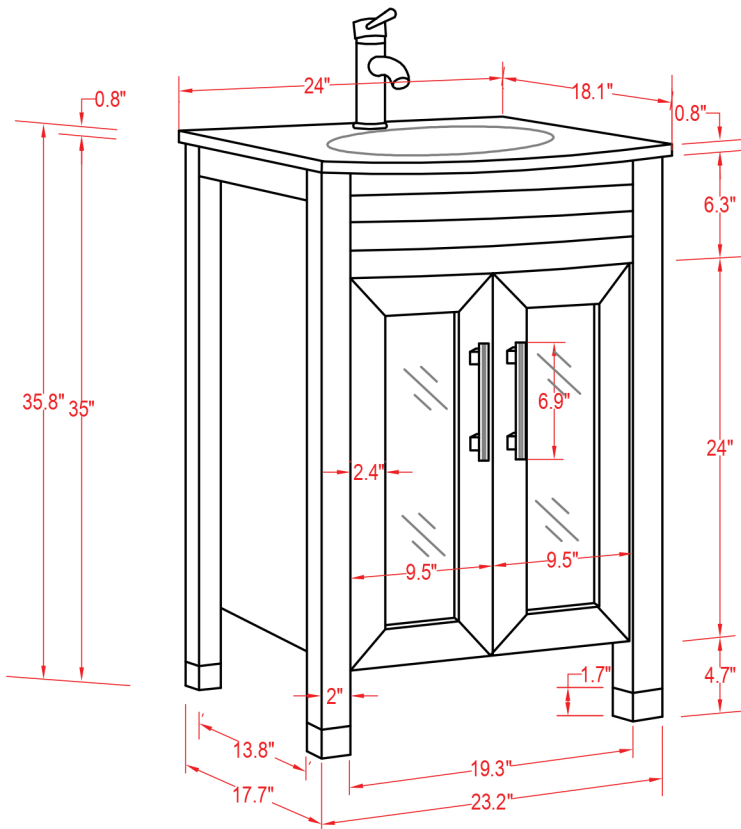

Specification Sheet

Fig 24" Vanity

Mirror: 24"x27.56" inch
Cabinet: 24"x18.1"x35.8" inch
Handle: 6.9" inch

(PLAN)

(BACK)

ALL DIMENSIONS & SPECIFICATIONS ARE APPROXIMATE & SUBJECT TO CHANGE WITHOUT NOTICE.