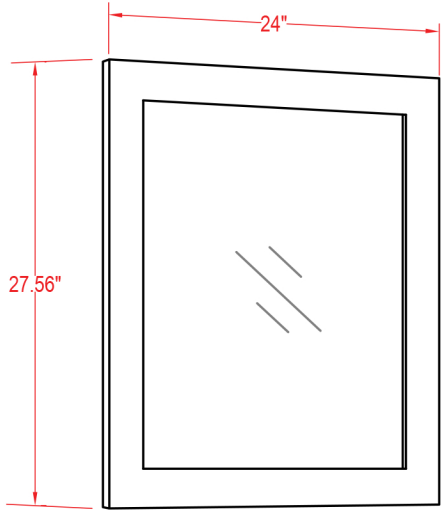

Specification Sheet

Fig 24" Vanity

Mirror: 24"x27.56" inch
Cabinet: 24"x18.1"x35.8" inch
Handle: 6.9" inch

(PLAN)

(BACK)

ALL DIMENSIONS & SPECIFICATIONS ARE APPROXIMATE & SUBJECT TO CHANGE WITHOUT NOTICE.