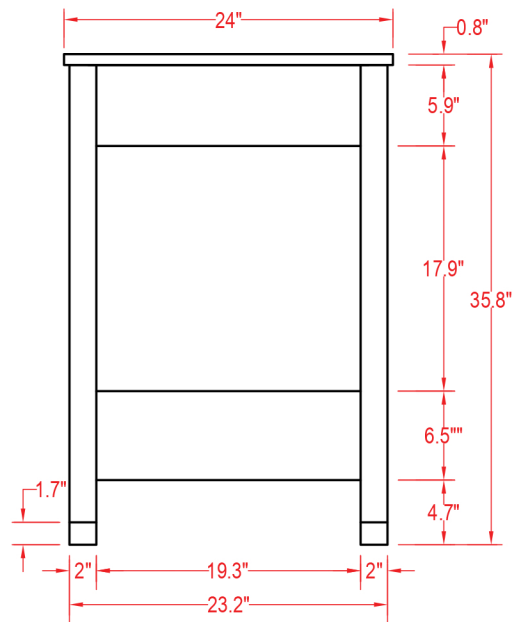

Specification Sheet

Fig 24" Vanity

Mirror: 24"x27.56" inch
Cabinet: 24"x18.1"x35.8" inch
Handle: 6.9" inch

(PLAN)

(BACK)

ALL DIMENSIONS & SPECIFICATIONS ARE APPROXIMATE & SUBJECT TO CHANGE WITHOUT NOTICE.