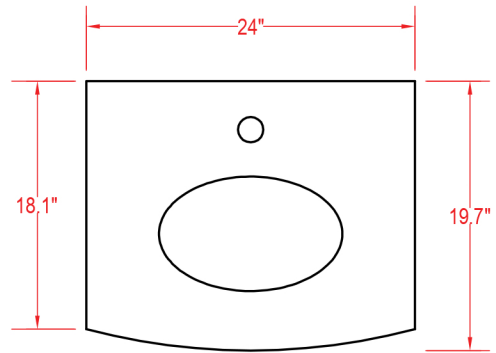

Specification Sheet

Fig 24" Vanity

Mirror: 24"x27.56" inch
Cabinet: 24"x18.1"x35.8" inch
Handle: 6.9" inch

(PLAN)

(BACK)

ALL DIMENSIONS & SPECIFICATIONS ARE APPROXIMATE & SUBJECT TO CHANGE WITHOUT NOTICE.