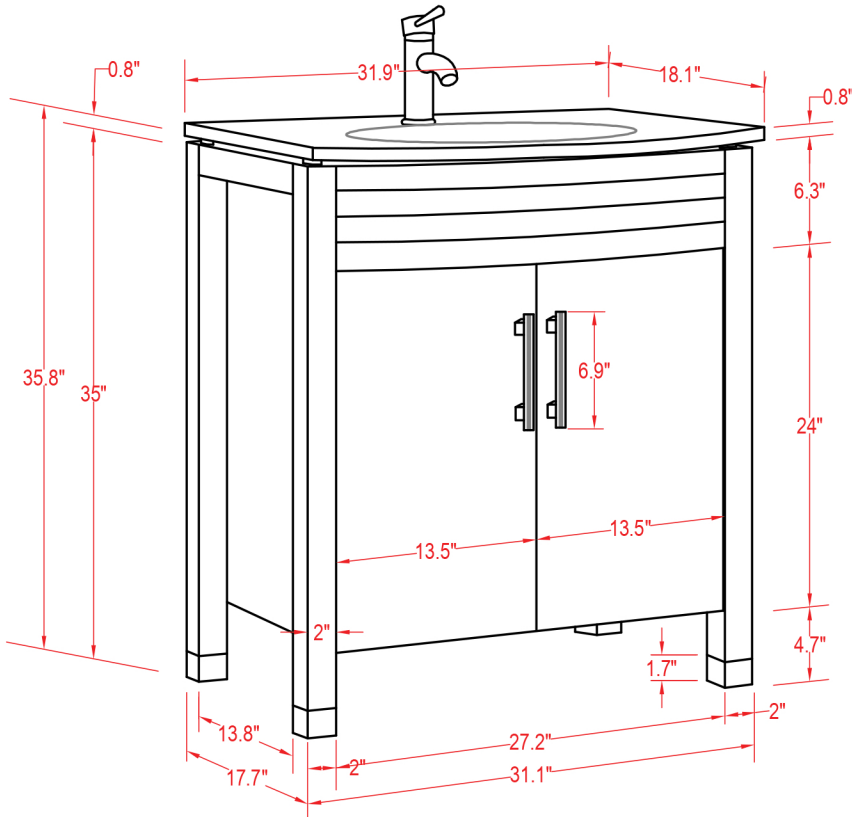

Specification Sheet

Fig 32" Vanity

Mirror: 27.56"x27.56" inch
Cabinet: 31.9"x18.1"x35.8" inch
Handle: 6.9" inch

(PLAN)

(BACK)

ALL DIMENSIONS & SPECIFICATIONS ARE APPROXIMATE & SUBJECT TO CHANGE WITHOUT NOTICE.