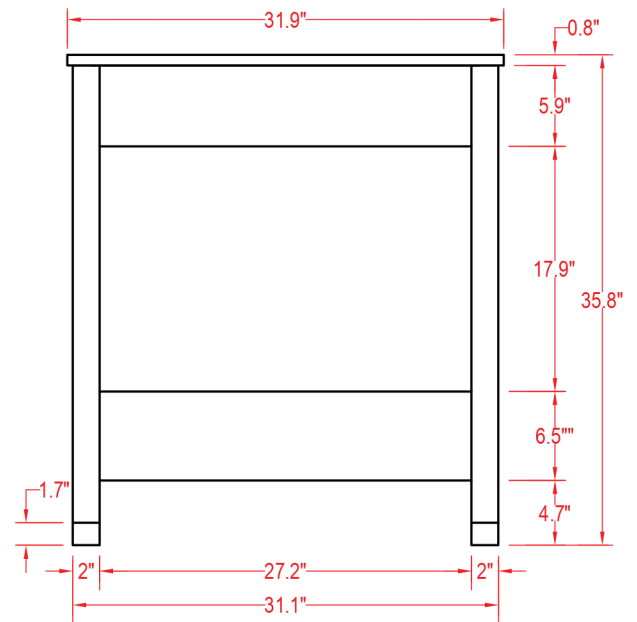

Specification Sheet

Fig 32" Vanity

Mirror: 27.56"x27.56" inch
Cabinet: 31.9"x18.1"x35.8" inch
Handle: 6.9" inch

(PLAN)

(BACK)

ALL DIMENSIONS & SPECIFICATIONS ARE APPROXIMATE & SUBJECT TO CHANGE WITHOUT NOTICE.