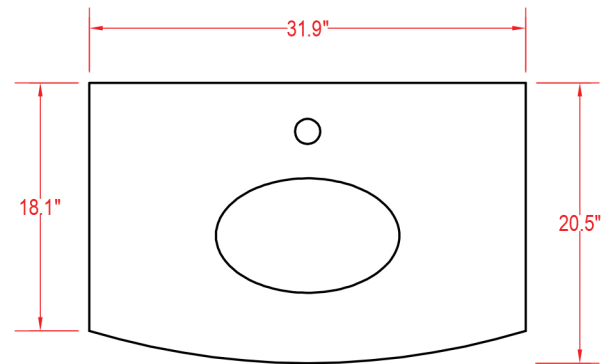

Specification Sheet

Fig 32" Vanity

Mirror: 27.56"x27.56" inch
Cabinet: 31.9"x18.1"x35.8" inch
Handle: 6.9" inch

(PLAN)

(BACK)

ALL DIMENSIONS & SPECIFICATIONS ARE APPROXIMATE & SUBJECT TO CHANGE WITHOUT NOTICE.