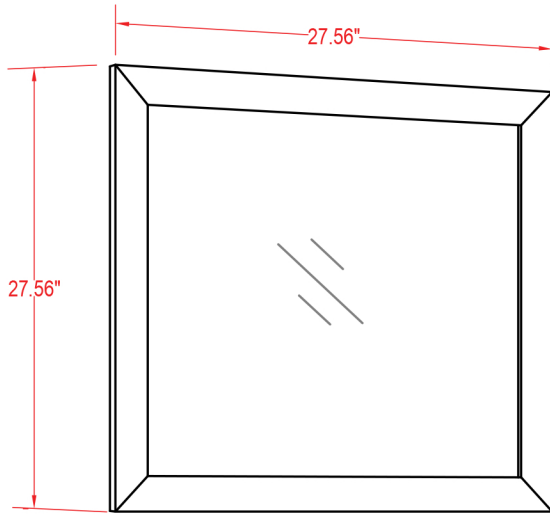

Specification Sheet

Fig 32" Vanity

Mirror: 27.56"x27.56" inch
Cabinet: 31.9"x18.1"x35.8" inch
Handle: 6.9" inch

(PLAN)

(BACK)

ALL DIMENSIONS & SPECIFICATIONS ARE APPROXIMATE & SUBJECT TO CHANGE WITHOUT NOTICE.