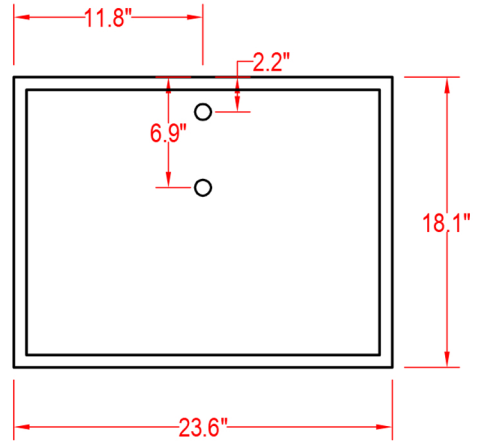

# Specification Sheet

## Greece 24" Vanity

(PLAN)

(BACK)

ALL DIMENSIONS & SPECIFICATIONS  
ARE APPROXIMATE & SUBJECT TO  
CHANGE WITHOUT NOTICE.