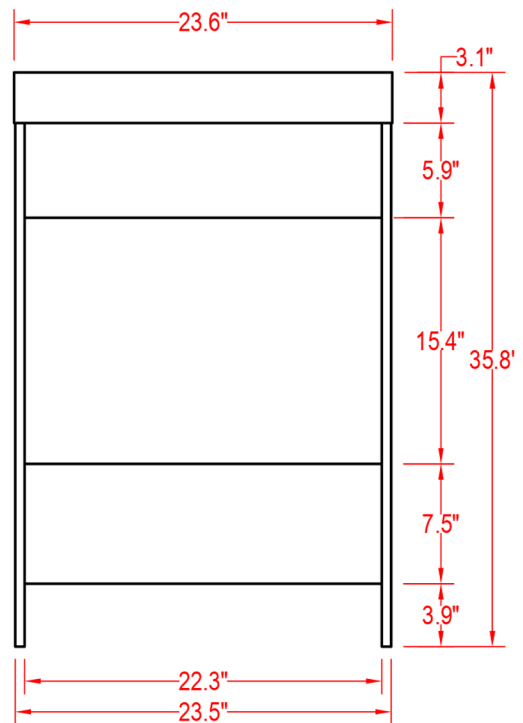

# Specification Sheet

## Greece 24" Vanity

(PLAN)

(BACK)

ALL DIMENSIONS & SPECIFICATIONS  
ARE APPROXIMATE & SUBJECT TO  
CHANGE WITHOUT NOTICE.