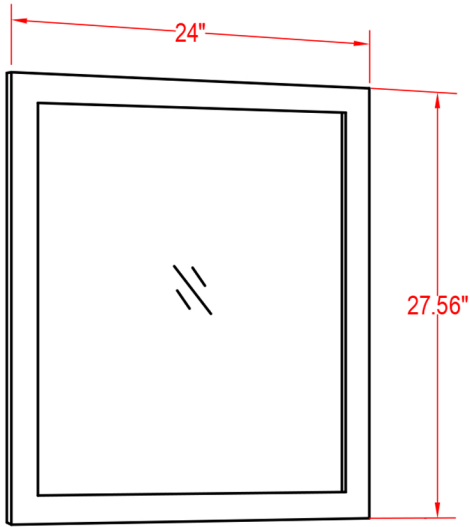

## Greece 24" Vanity

(PLAN)

(BACK)

ALL DIMENSIONS & SPECIFICATIONS  
ARE APPROXIMATE & SUBJECT TO  
CHANGE WITHOUT NOTICE.