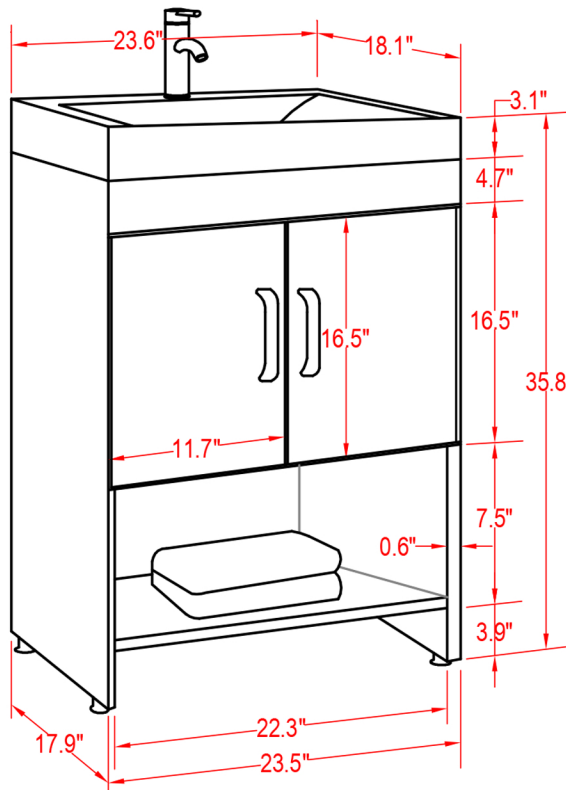

# Specification Sheet

## Greece 24" Vanity

(PLAN)

(BACK)

ALL DIMENSIONS & SPECIFICATIONS  
ARE APPROXIMATE & SUBJECT TO  
CHANGE WITHOUT NOTICE.