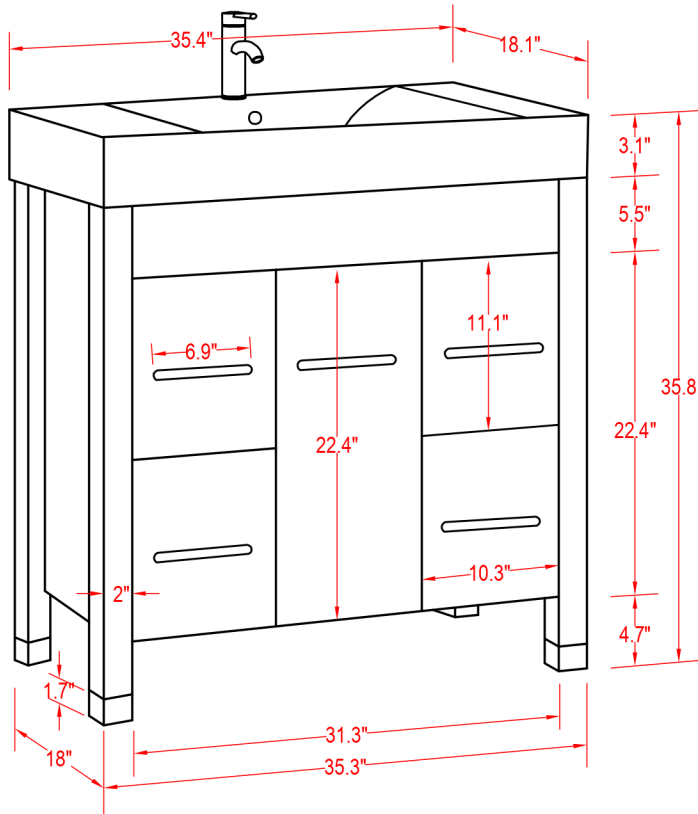

Specification Sheet

Greece 36" Vanity

(PLAN)

(BACK)

ALL DIMENSIONS & SPECIFICATIONS ARE APPROXIMATE & SUBJECT TO CHANGE WITHOUT NOTICE.