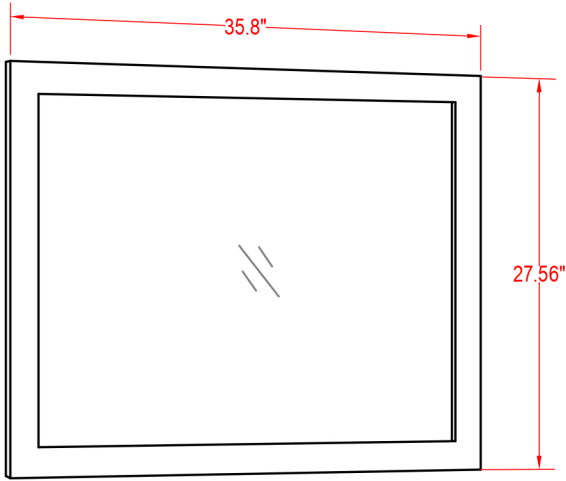

Specification Sheet

Greece 36" Vanity

(PLAN)

(BACK)

ALL DIMENSIONS & SPECIFICATIONS ARE APPROXIMATE & SUBJECT TO CHANGE WITHOUT NOTICE.