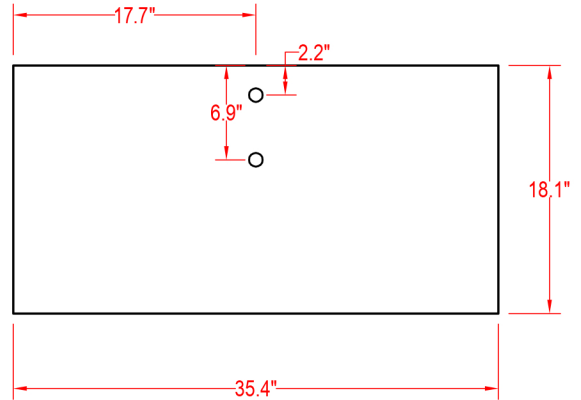

Specification Sheet

Greece 36" Vanity

(PLAN)

(BACK)

ALL DIMENSIONS & SPECIFICATIONS ARE APPROXIMATE & SUBJECT TO CHANGE WITHOUT NOTICE.