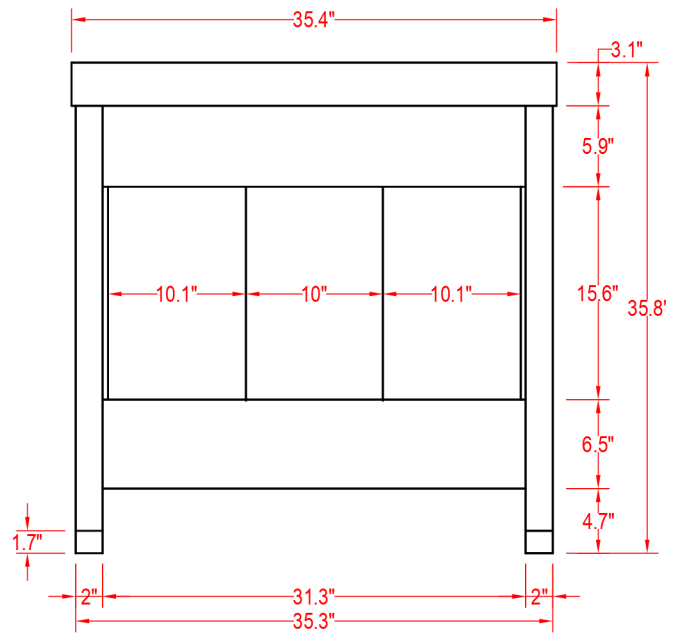

Specification Sheet

Greece 36" Vanity

(PLAN)

(BACK)

ALL DIMENSIONS & SPECIFICATIONS ARE APPROXIMATE & SUBJECT TO CHANGE WITHOUT NOTICE.