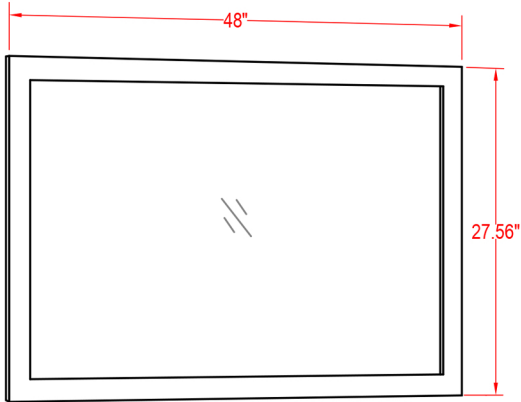

Specification Sheet

Greece 48" Vanity

ALL DIMENSIONS & SPECIFICATIONS ARE APPROXIMATE & SUBJECT TO CHANGE WITHOUT NOTICE.