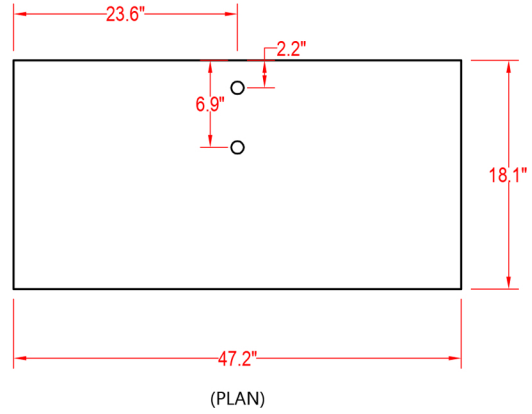

Specification Sheet

Greece 48" Vanity

ALL DIMENSIONS & SPECIFICATIONS ARE APPROXIMATE & SUBJECT TO CHANGE WITHOUT NOTICE.