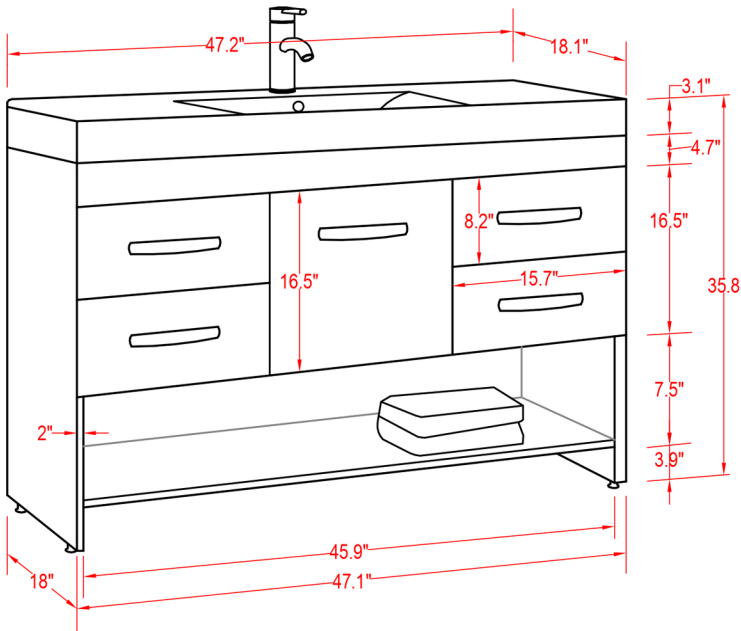

Specification Sheet

Greece 48" Vanity

ALL DIMENSIONS & SPECIFICATIONS ARE APPROXIMATE & SUBJECT TO CHANGE WITHOUT NOTICE.