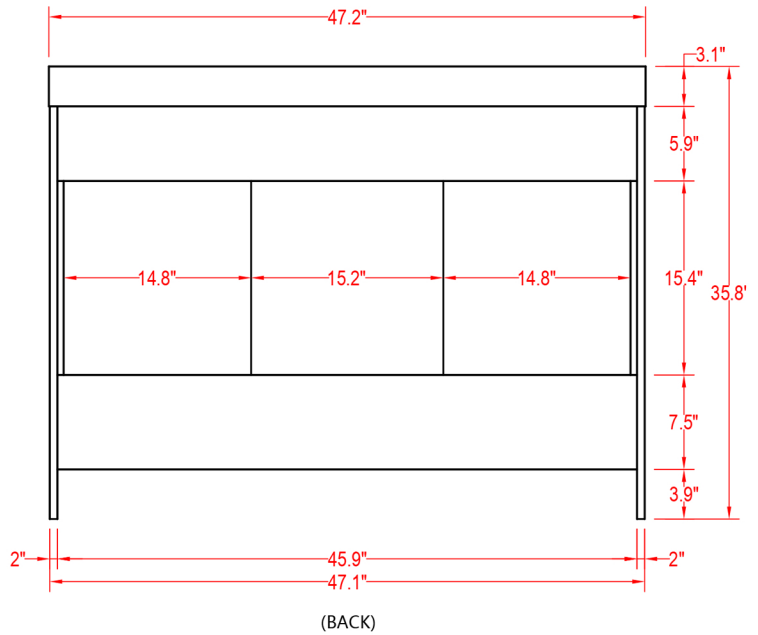

Specification Sheet

Greece 48" Vanity

ALL DIMENSIONS & SPECIFICATIONS ARE APPROXIMATE & SUBJECT TO CHANGE WITHOUT NOTICE.