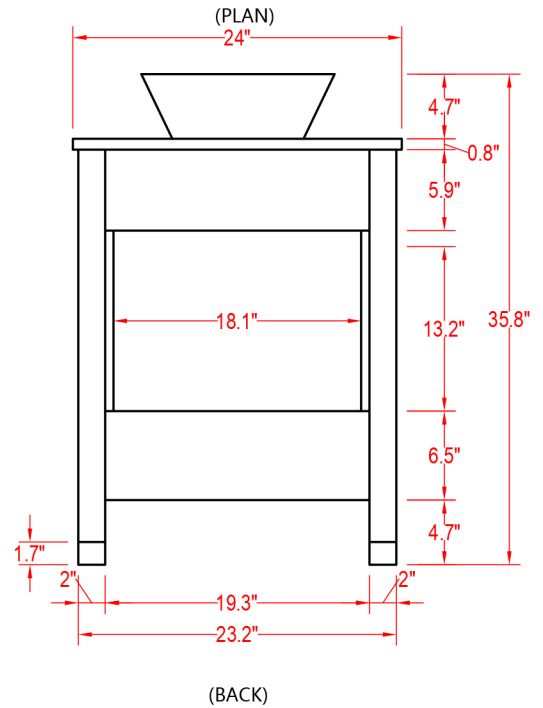

Specification Sheet

Malta 24" Vanity

Mirror: 27.56"x24" inch
Cabinet: 24"x19.7"x35.8" inch
Handle: 6.9" inch

ALL DIMENSIONS & SPECIFICATIONS ARE APPROXIMATE & SUBJECT TO CHANGE WITHOUT NOTICE.