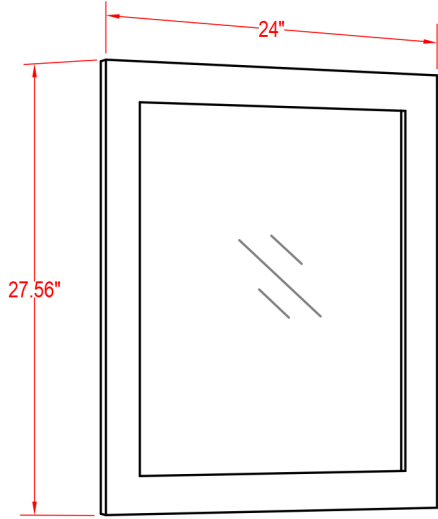

Specification Sheet

Malta 24" Vanity

Mirror: 27.56"x24" inch
Cabinet: 24"x19.7"x35.8" inch
Handle: 6.9" inch

ALL DIMENSIONS & SPECIFICATIONS ARE APPROXIMATE & SUBJECT TO CHANGE WITHOUT NOTICE.