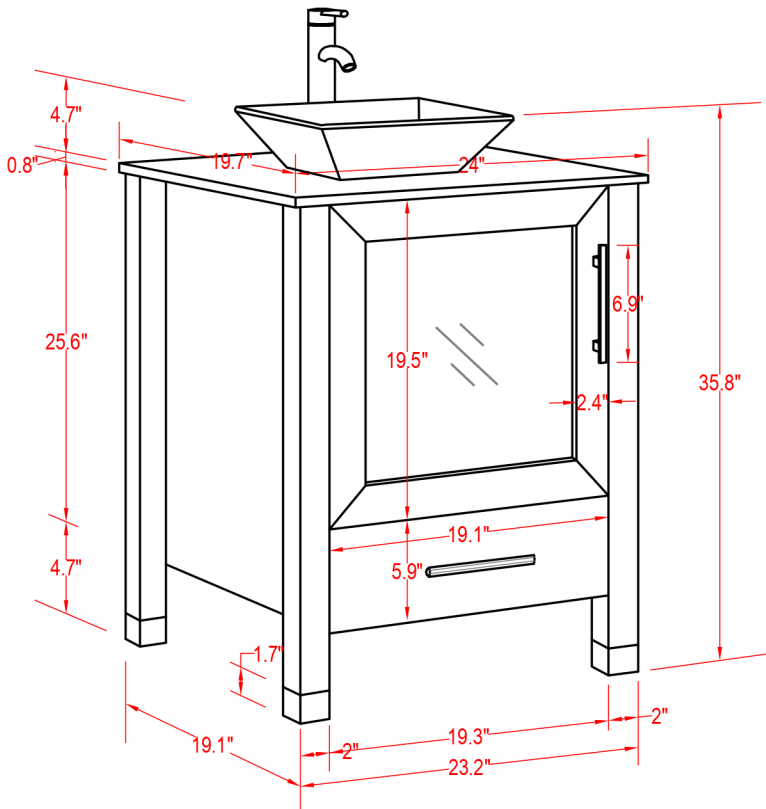

Specification Sheet

Malta 24" Vanity

Mirror: 27.56"x24" inch
Cabinet: 24"x19.7"x35.8" inch
Handle: 6.9" inch

ALL DIMENSIONS & SPECIFICATIONS ARE APPROXIMATE & SUBJECT TO CHANGE WITHOUT NOTICE.