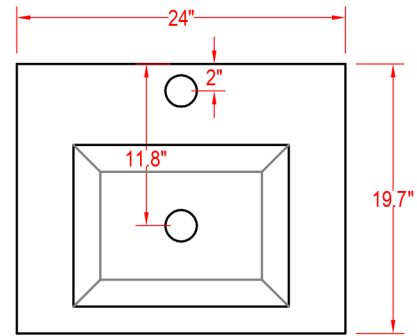

Specification Sheet

Malta 24" Vanity

Mirror: 27.56"x24" inch
Cabinet: 24"x19.7"x35.8" inch
Handle: 6.9" inch

ALL DIMENSIONS & SPECIFICATIONS ARE APPROXIMATE & SUBJECT TO CHANGE WITHOUT NOTICE.